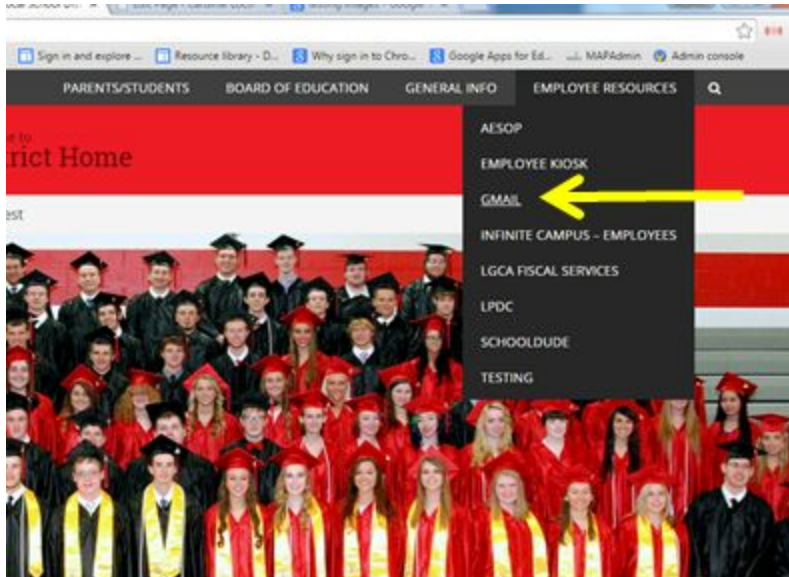

To Access Cardinal Local Schools email

Go to [www.cardinalschoools.org](http://www.cardinalschoools.org)

Under Employee Resources, click on the Gmail link or go to [www.gmail.com](http://www.gmail.com)

Username: full cardinalschoools.org email address