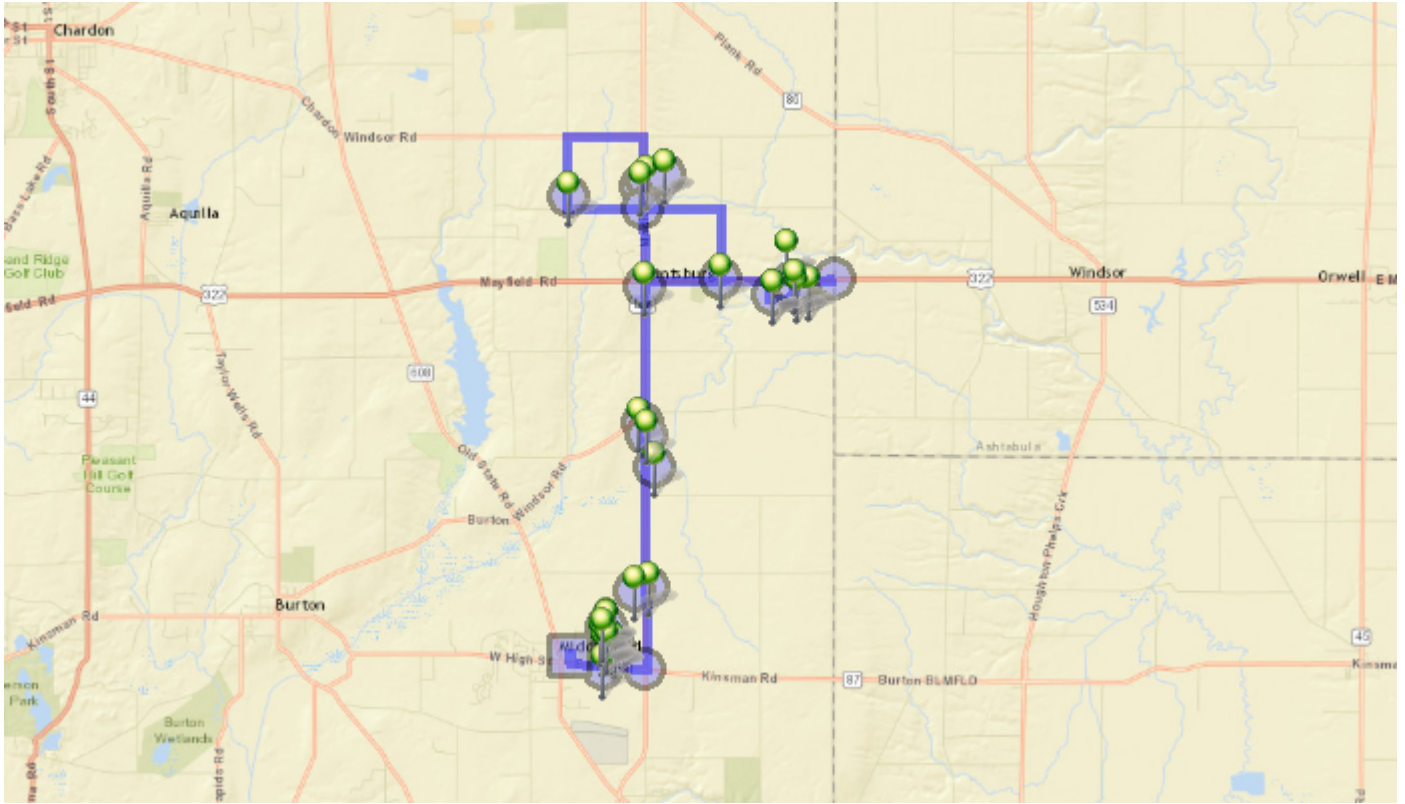

Run - 27 AM-Elementary

8/1/2017 - ∞

Driver: Springer, Petra M

Vehicle: 27

Mon, Tue, Wed, Thu, Fri

Time: 1 hr 19 min

Distance: 26.53 mi

Students: 44 / 0

Description: Huntsburg/Middlefield/Glen Valley

Map

7:15 AM - Bus Garage / 16000 East HIGH St

7:19 AM - Turn Left / Kinsman Rd & Madison Rd

7:33 AM - 12393 Madison Rd

1 Pickup

Mon, Tue, Wed, Thu, Fri

7:40 AM - 17719 Mayfield RD

2 Pickup

Mon, Tue, Wed, Thu, Fri

Mon, Tue, Wed, Thu, Fri

7:41 AM - Turn Around / 322 and Townline Rd

2 Pickup

7:43 AM - Trailwood / Trailwood Rd & Mayfield Rd

Mon, Tue, Wed, Thu, Fri

Mon, Tue, Wed, Thu, Fri

Mon, Tue, Wed, Thu, Fri
Mon, Tue, Wed, Thu, Fri
Mon, Tue, Wed, Thu, Fri
Mon, Tue, Wed, Thu, Fri
Mon, Tue, Wed, Thu, Fri
Mon, Tue, Wed, Thu, Fri

8:32 AM - 16245 KINSMAN Road

1 Pickup

Mon, Tue, Wed, Thu, Fri