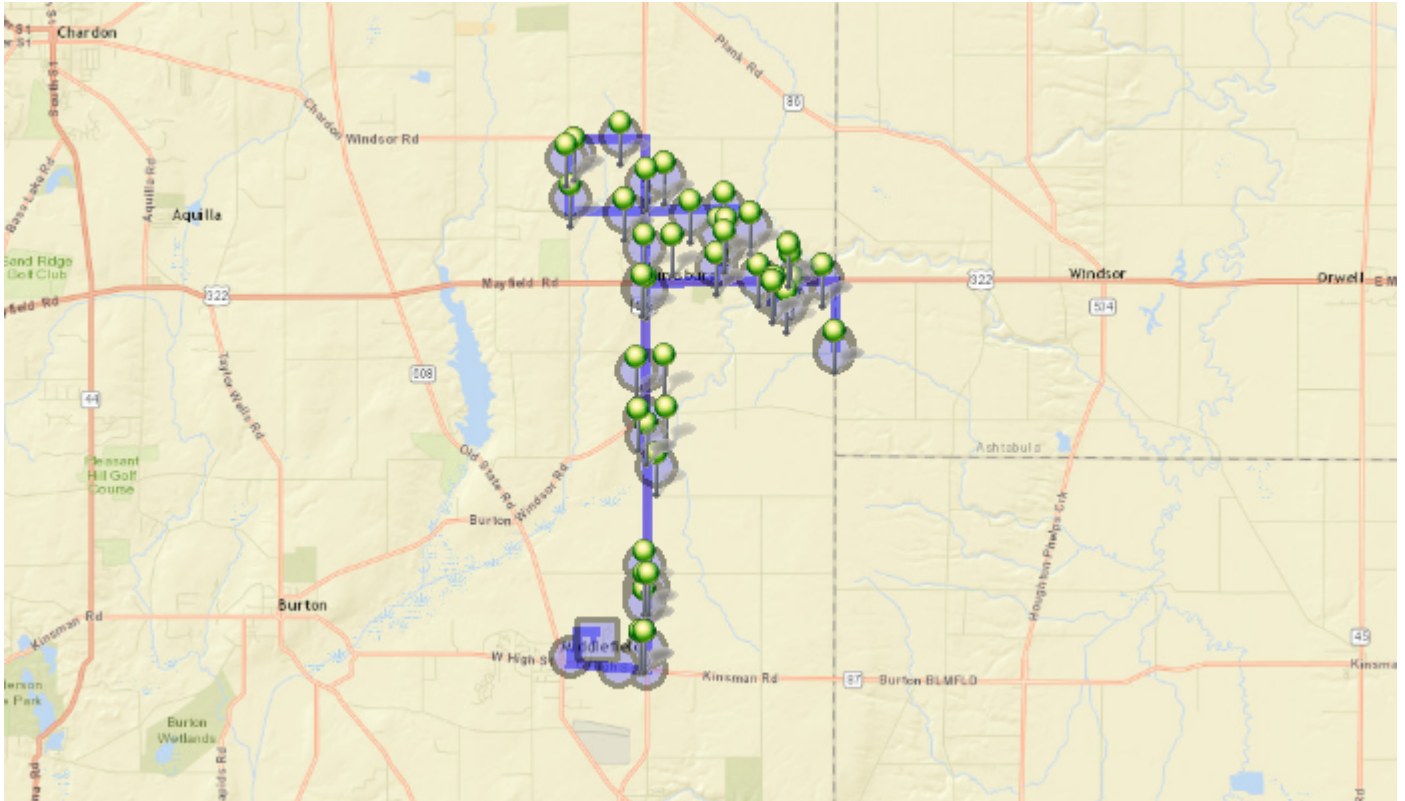

Run - 27 AM-Secondary

8/1/2017 - ∞

Driver: Springer, Petra M

Vehicle: 27

Mon, Tue, Wed, Thu, Fri

Time: 1 hr 9 min

Distance: 28.08 mi

Students: 60 / 0

Description: Huntsburg/Middlefield

Map

5:55 AM - Bus Garage / 16000 East HIGH St

5:59 AM - 87/528 / Kinsman Rd & Madison Rd

6:09 AM - 528/322 / Madison Rd & Mayfield Rd

6:14 AM - 12778 Townline Rd

2 Pickup

Mon, Tue, Wed, Thu, Fri
Mon, Tue, Wed, Thu, Fri

6:14 AM - Turn Around / Bundysburg Rd & Pioneer Rd

6:17 AM - 17802 Mayfield Rd

2 Pickup

Mon, Tue, Wed, Thu, Fri
Mon, Tue, Wed, Thu, Fri

6:19 AM - Brookview / Trailwood Rd & Mayfield Rd

3 Pickup

Mon, Tue, Wed, Thu, Fri
Mon, Tue, Wed, Thu, Fri
Mon, Tue, Wed, Thu, Fri

6:41 AM - 16415 Huntley Road	2 Pickup	Mon,Tue,Wed,Thu,Fri Mon,Tue,Wed,Thu,Fri
6:43 AM - 12131 Madison Rd	3 Pickup	Mon,Tue,Wed,Thu,Fri Mon,Tue,Wed,Thu,Fri Mon,Tue,Wed,Thu,Fri
6:44 AM - 12406 MADISON RD	1 Pickup	Mon,Tue,Wed,Thu,Fri
6:45 AM - 12409 Madison Rd	1 Pickup	Mon,Tue,Wed,Thu,Fri
6:48 AM - Unknown Address	1 Pickup	Mon,Tue,Wed,Thu,Fri
6:48 AM - 12956 Madison Rd	1 Pickup	Mon,Tue,Wed,Thu,Fri
6:49 AM - 13256 Madison Rd	1 Pickup	Mon,Tue,Wed,Thu,Fri
6:50 AM - 13277 Madison Rd	1 Pickup	Mon,Tue,Wed,Thu,Fri
6:51 AM - 13365 Madison Road	3 Pickup	Mon,Tue,Wed,Thu,Fri Mon,Tue,Wed,Thu,Fri Mon,Tue,Wed,Thu,Fri
6:52 AM - 13565 Madison Rd		Mon,Tue,Wed,Thu,Fri
6:55 AM - 14250 Madison Road #E5	1 Pickup	Mon,Tue,Wed,Thu,Fri
6:56 AM - 14428 MADISON RD	1 Pickup	Mon,Tue,Wed,Thu,Fri
6:56 AM - 14405 MADISON RD	1 Pickup	Mon,Tue,Wed,Thu
6:57 AM - 14466 Madison Rd	2 Pickup	No Pickup Schedule No Pickup Schedule
6:57 AM - 14510 Madison Rd		Mon,Tue,Wed,Thu,Fri
6:57 AM - 14520 Madison Rd	1 Pickup	Mon,Tue,Wed,Thu,Fri
6:59 AM - Great Day / Madison Rd & Cottonwood Pl	1 Pickup	Mon,Tue,Wed,Thu,Fri
	5 Pickup	Mon,Tue,Wed,Thu,Fri Mon,Tue,Wed,Thu,Fri Mon,Tue,Wed,Thu,Fri Mon,Tue,Wed,Thu,Fri