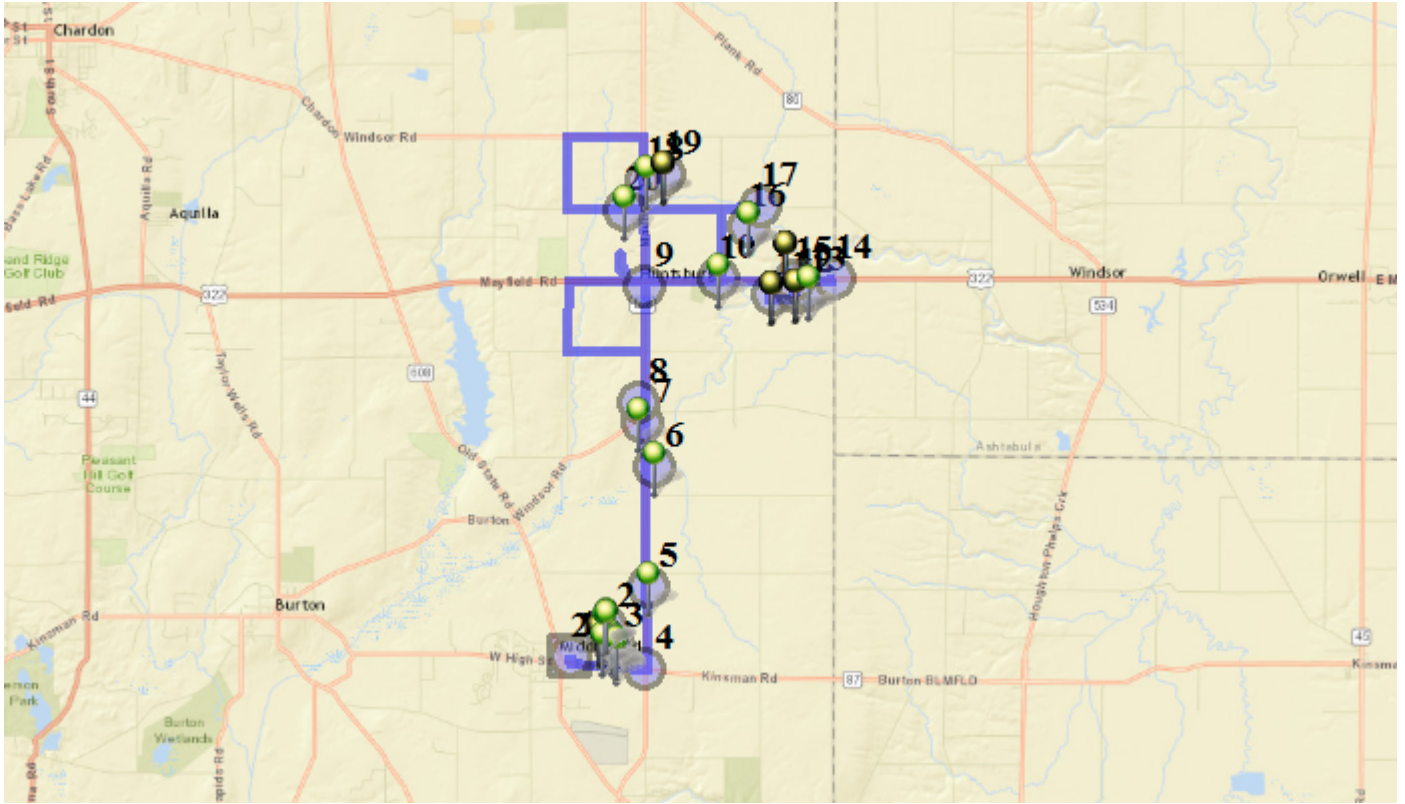

Run - 27 PM-Elementary

8/1/2017 - ∞

Driver: Springer, Petra M

Vehicle: 27

Mon, Tue, Wed, Thu, Fri

Time: 1 hr 34 min

Distance: 32.65 mi

Students: 0 / 37

Description: Huntsburg/Middlefield/Glen Valley

Map

3:30 PM - A J Jordak Elementary School / 16000 E HIGH ST

3:34 PM - Glen Valley-Weathervane / Glen Valley Dr & Weathervane Dr 10 Dropoff

3:36 PM - Glen Valley-Lantern Court / 14830 Lantern Ct 13 Dropoff

3:38 PM - Turn Left / Kinsman Rd & Madison Rd

3:41 PM - 14405 Madison Rd # A 1 Dropoff

3:45 PM -13565 Madison Rd 1 Dropoff

3:47 PM - 13256 Madison Rd 1 Dropoff

3:48 PM - 13140 MADISON RD

3:57 PM - 12393 Madison Rd

4:10 PM - 17080 Mayfield Rd 1 Dropoff

| | |
|---|-----------|
| 4:15 PM - 12445 Hammock Lake DR | 1 Dropoff |
| 4:17 PM - 12435 Eastpoint DR | 1 Dropoff |
| 4:18 PM - 17719 Mayfield RD | 2 Dropoff |
| 4:19 PM - Turn Around / 322 and Townline Rd | |
| 4:20 PM - Trailwood / Trailwood Rd & Mayfield Rd | 1 Dropoff |
| 4:27 PM - 17311 HUNTLEY RD | 2 Dropoff |
| 4:27 PM -17385 HUNTLEY RD | |
| 4:33 PM - 11701 Madison Rd | 1 Dropoff |
| 4:33 PM - 11669 Madison Rd | 1 Dropoff |
| 4:42 PM - 16415 Huntley Road | 1 Dropoff |
| 5:04 PM - Bus Garage / 16000 East HIGH St | |