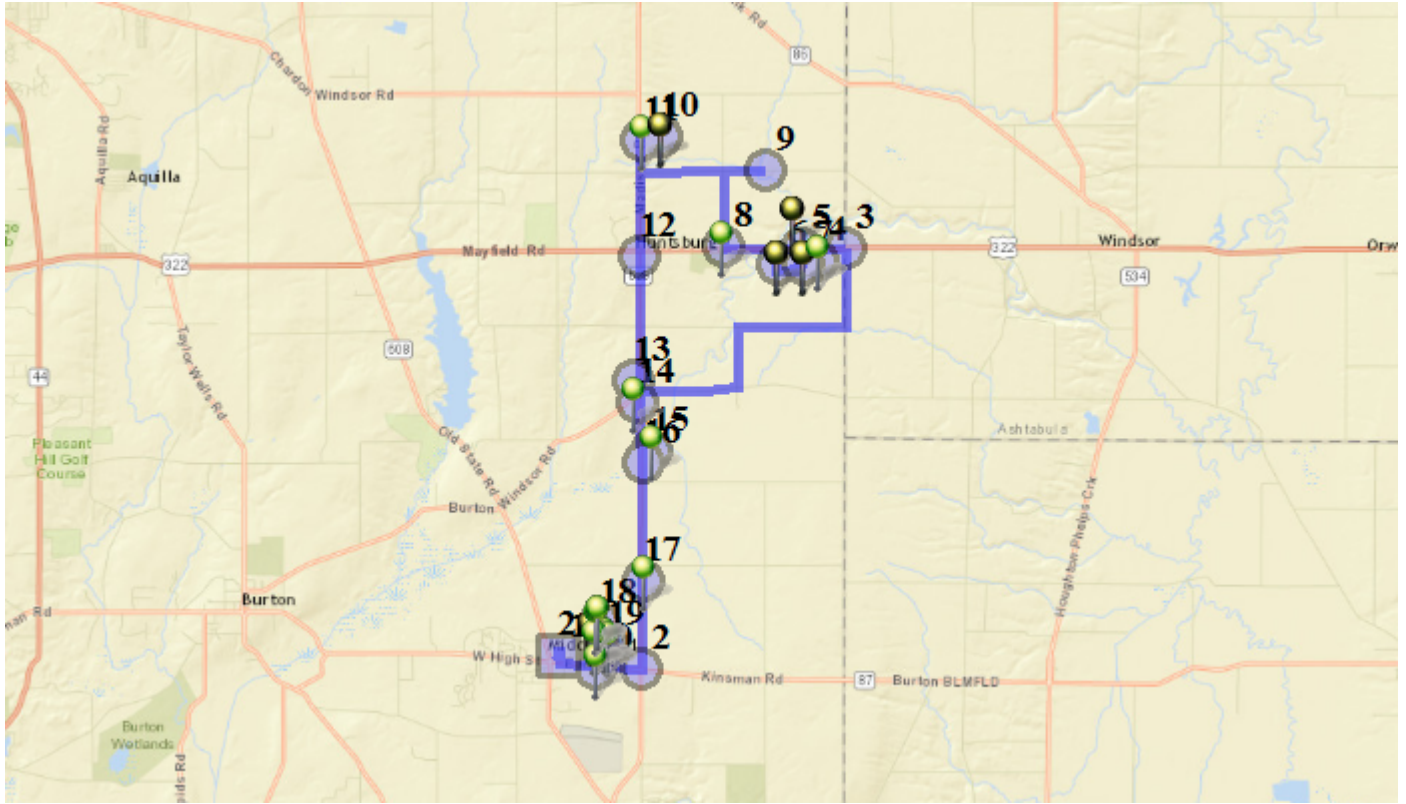

Run - 27 AM-Elementary

8/1/2017 - ∞

Driver: Springer, Petra M

Vehicle: 27

Mon, Tue, Wed, Thu, Fri

Time: 1 hr 10 min

Distance: 24.48 mi

Students: 33 / 0

Description: Huntsburg/Middlefield/Glen Valley

Map

7:15 AM - Bus Garage / 16000 East HIGH St

7:19 AM - Turn Left / Kinsman Rd & Madison Rd

7:40 AM - Turn Around / 322 and Townline Rd

7:41 AM - 17719 Mayfield RD 2 Pickup

7:42 AM - Trailwood / Trailwood Rd & Mayfield Rd 1 Pickup

7:44 AM - 12445 Hammock Lake DR 1 Pickup

7:45 AM -12435 Eastpoint DR 1 Pickup

7:49 AM - 17080 Mayfield Rd 1 Pickup

7:53 AM - 17385 HUNTLEY RD

7:58 AM - 11669 Madison Rd 1 Pickup

3:38 PM - Turn Left / Kinsman Rd & Madison Rd

3:41 PM - 14405 Madison Rd # A 1 Dropoff

3:45 PM -13565 Madison Rd 1 Dropoff

3:47 PM - 13256 Madison Rd 1 Dropoff

3:48 PM - 13140 MADISON RD

3:57 PM - 12393 Madison Rd