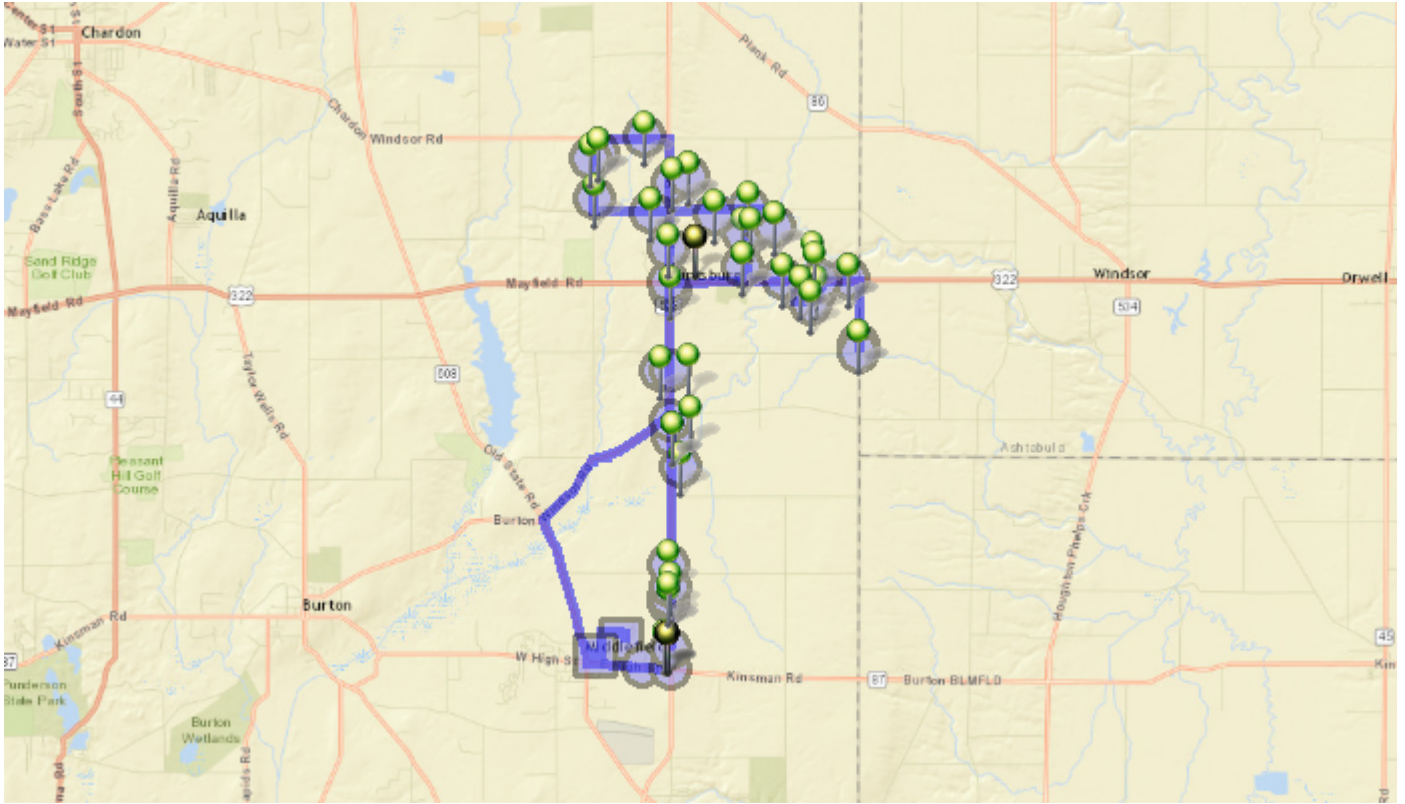

# Run - 27 PM-Secondary

8/1/2017 - ∞

Driver: Springer, Petra M

Vehicle: 27

Mon, Tue, Wed, Thu, Fri

Time: 1 hr 31 min

Distance: 28.10 mi

Students: 2 / 50

Description: Huntsburg/Middlefield

## Map

**2:05 PM - Cardinal Middle School / 16175 ALMEDA Drive**

**2:40 PM - Glen Valley / E High St & Glen Valley Dr**

**2:41 PM - 87/528 / Kinsman Rd & Madison Rd**

**2:42 PM - Great Day / Madison Rd & Cottonwood Pl** 6 Dropoff

**2:44 PM - 14520 Madison Rd** 1 Dropoff

**2:44 PM - 14510 Madison Rd** 1 Dropoff

**2:44 PM - 14466 Madison Rd** 2 Dropoff

**2:44 PM - 14428 MADISON RD** 1 Dropoff

**2:45 PM - 14250 Madison Road #E5** 1 Dropoff