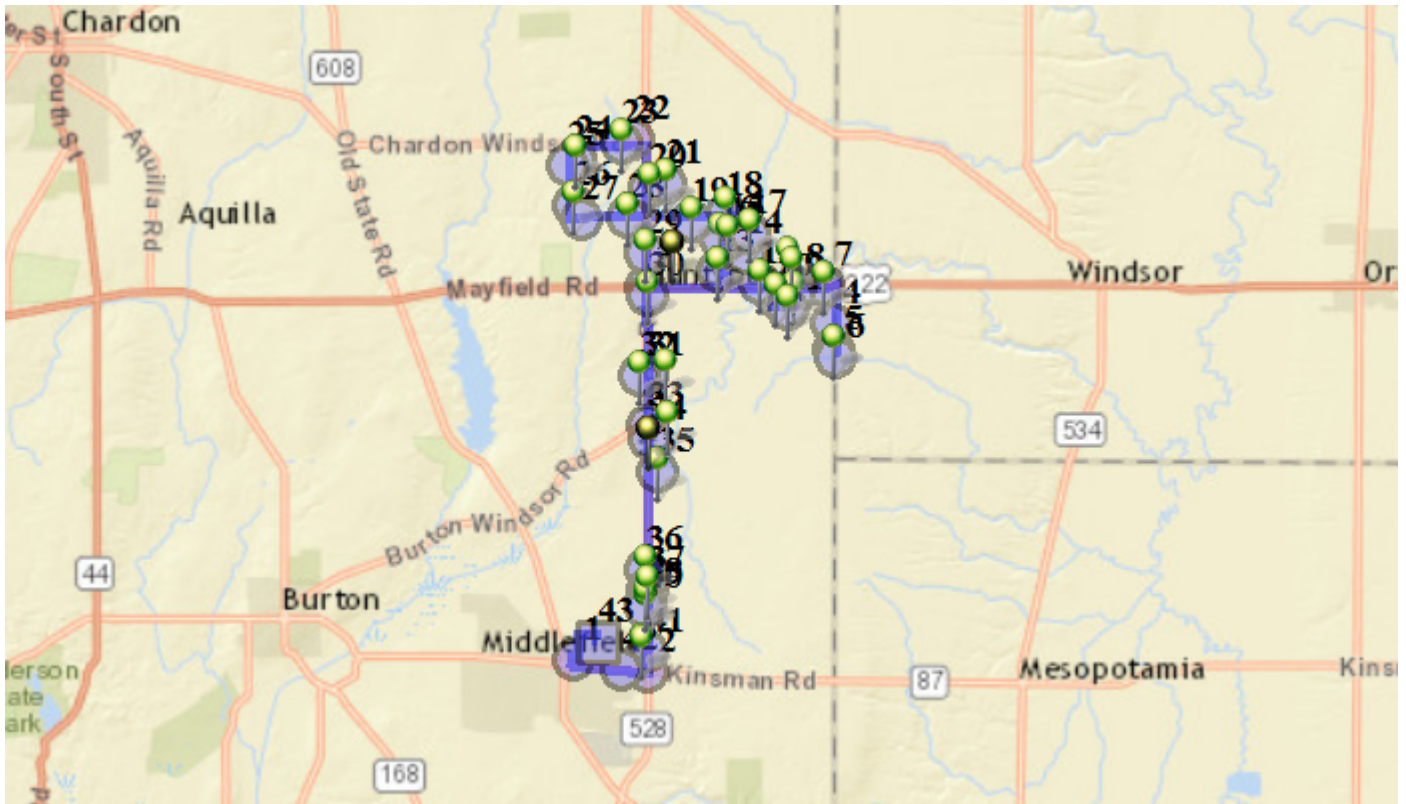

Run - 27 AM-Secondary

8/1/2017 - ∞

Driver: Springer, Petra M

Vehicle: 27

Mon, Tue, Wed, Thu, Fri

Time: 1 hr 17 min

Distance: 28.08 mi

Students: 45 / 0

Description: Huntsburg/Middlefield

Map

5:55 AM - Bus Garage / 16000 East HIGH St

5:59 AM - 87/528 / Kinsman Rd & Madison Rd

6:10 AM - 528/322 / Madison Rd & Mayfield Rd

6:19 AM - 12600 Bundysburg Rd

6:20 AM - 12778 Townline Rd 2 Pickup

6:20 AM - Turn Around / Bundysburg Rd & Pioneer Rd

6:23 AM - 17802 Mayfield Rd 2 Pickup

6:24 AM - Brookview / Trailwood Rd & Mayfield Rd 2 Pickup

6:25 AM - 12400 East Point DR 1 Pickup

6:26 AM - 12425 Hammock Lake Dr 2 Pickup

6:27 AM - 12475 Eastpoint Dr 1 Pickup