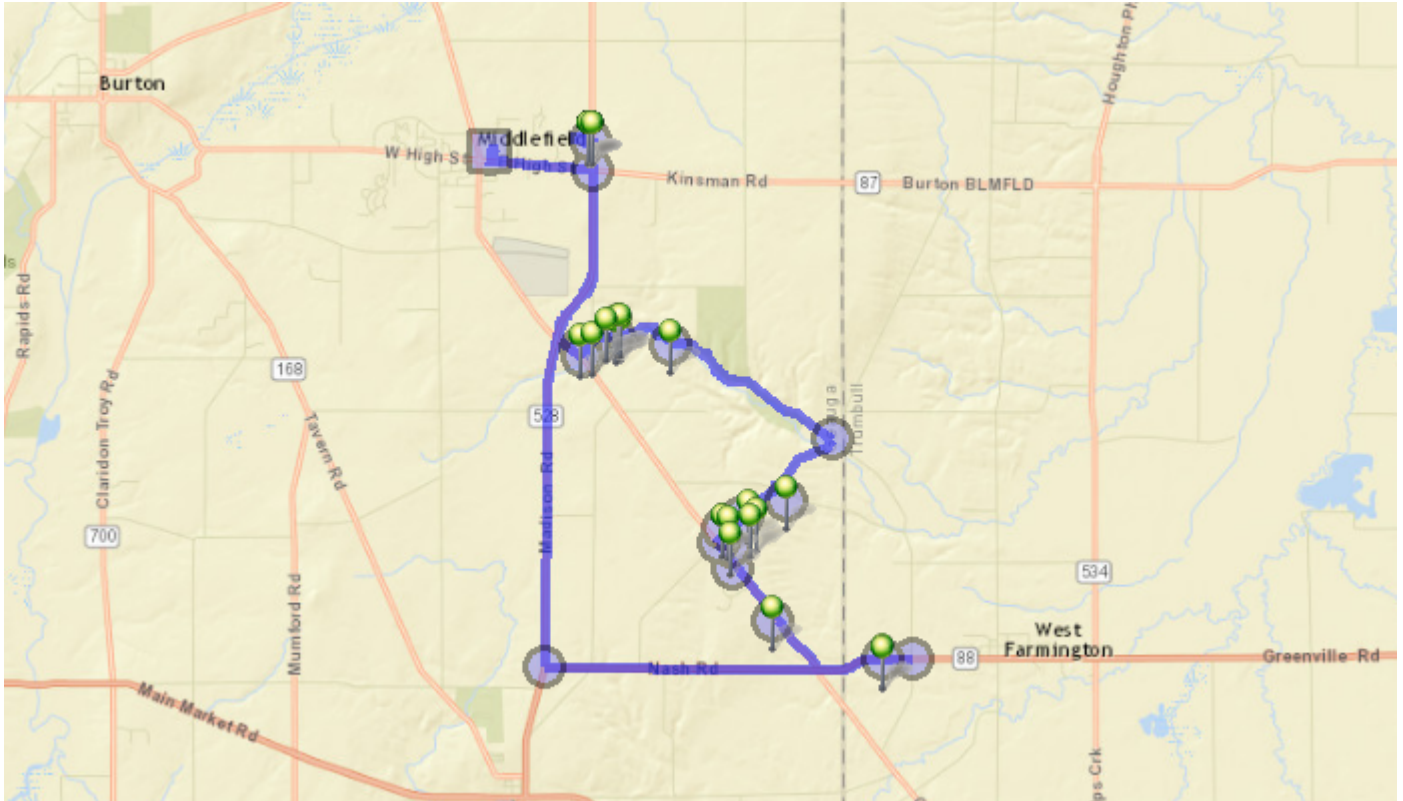

Run - 28 AM-Elementary

8/1/2017 - ∞

Driver: Butvin, James F

Vehicle: 28

Mon, Tue, Wed, Thu, Fri

Time: 1 hr 5 min

Distance: 21.71 mi

Students: 36 / 0

Description: Parkman/Trailer Park-Park Dr.

Map

7:25 AM - Bus Garage / 16000 East HIGH St

7:29 AM - 528/87 / Kinsman Rd & Madison Rd

7:29 AM - 87/528 / Kinsman Rd & Madison Rd

7:43 AM - 528/88 / 16300 Nash Rd

7:54 AM - Turn Around / Greenville Rd & Curtis Middlefield Rd

7:55 AM - 5453 Greenville Rd

2 Pickup

Mon, Tue, Wed, Thu, Fri

Mon, Tue, Wed, Thu, Fri

7:59 AM -17416 Old State RD

1 Pickup

Mon, Tue, Wed, Thu, Fri

8:01 AM - 17130 Old State Rd.

8:01 AM - 17025 OLD STATE RD

1 Pickup