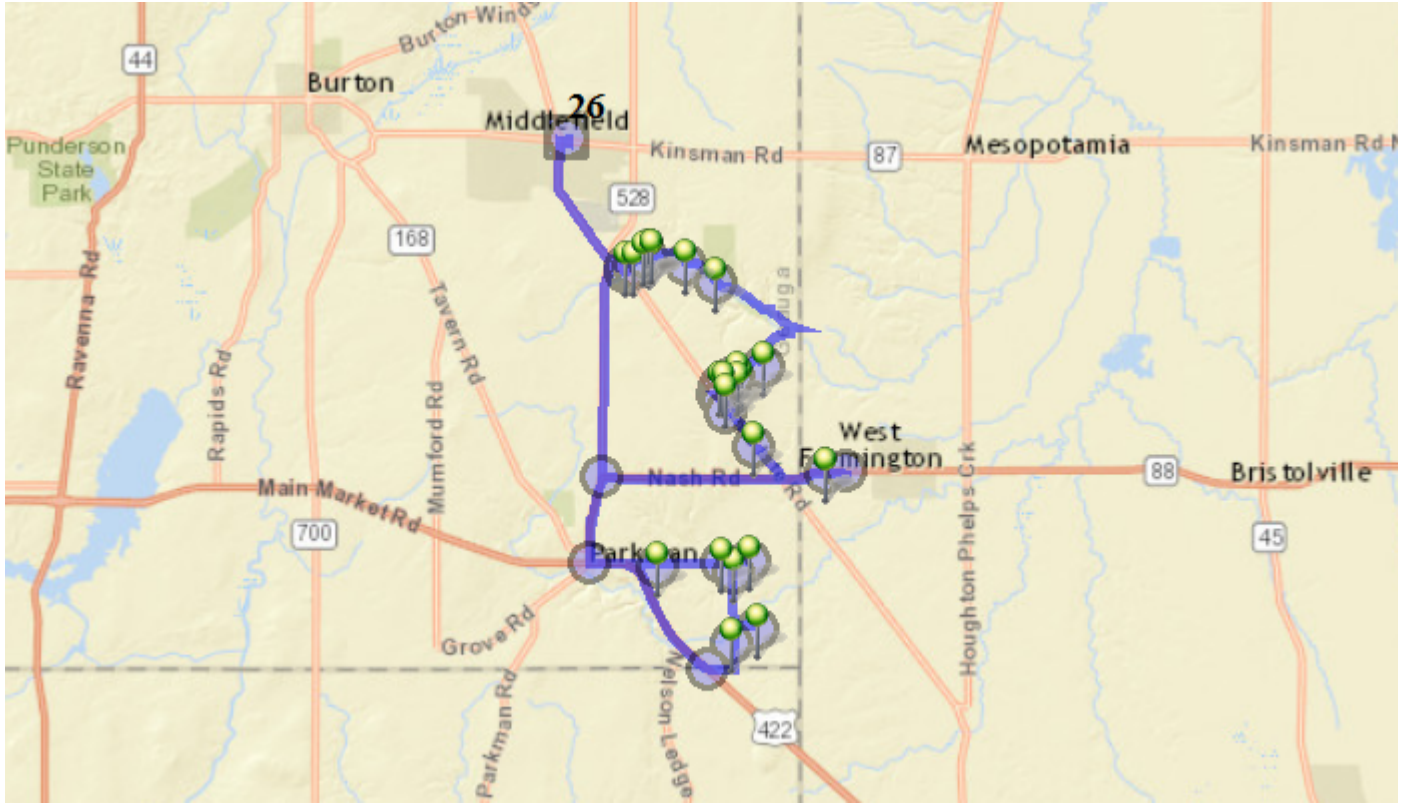

8:30 AM - A J Jordak Elementary School / 16000 E HIGH
ST

Run - 28 PM-Elementary

8/1/2017 - ∞

Driver: Butvin, James F

Vehicle: 28

Mon, Tue, Wed, Thu, Fri

Time: 1 hr 10 min

Distance: 29.84 mi

Students: 0 / 30

Description: Parkman/Trailer Park-Park Dr.

Map

3:35 PM - A J Jordak Elementary School / 16000 E HIGH ST

3:43 PM - Adams and 608 / Adams Rd & Old State Rd

3:43 PM - 15980 ADAMS RD

1 Dropoff

Mon, Tue, Wed, Thu, Fri

3:46 PM - 16939 SWINE CREEK RD	1 Dropoff	Mon, Tue, Wed, Thu, Fri
3:48 PM - 17213 Swine Creek Rd	1 Dropoff	Mon, Tue, Wed, Thu, Fri
3:55 PM - 17625 REEVES RD	1 Dropoff	Mon, Tue, Wed, Thu, Fri
3:57 PM - Hazy Morning / Hazy Morning Dr & Bundysburg Rd	3 Dropoff	Mon, Tue, Wed, Thu, Fri Mon, Tue, Wed, Thu, Fri Mon, Tue, Wed, Thu, Fri
3:57 PM - 16950 BUNDYSBURG RD	3 Dropoff	Mon, Tue, Wed, Thu, Fri Mon, Tue, Wed, Thu, Fri Mon, Tue, Wed, Thu, Fri
3:58 PM - 608 and Bundysburg / Old State Rd & Bundysburg Rd		
3:58 PM - 17025 Old State Rd	1 Dropoff	Mon, Tue, Wed, Thu, Fri
3:59 PM - 17130 Old State Rd.	1 Dropoff	No Dropoff Schedule
4:01 PM - 17416 Old State RD	1 Dropoff	Mon, Tue, Wed, Thu, Fri
4:04 PM - 5453 Greenville Rd	2 Dropoff	Mon, Tue, Wed, Thu, Fri Mon, Tue, Wed, Thu, Fri
4:05 PM - Turn Around / 6303 Curtis Middlefield Rd		
4:16 PM - Turn Left / 16300 Nash Rd		
4:20 PM - Turn Left / Main St & Main Market Rd		
4:23 PM - 16731 FARMINGTON RD	1 Dropoff	Mon, Tue, Wed, Thu, Fri
4:26 PM - 17201 Farmington Rd	1 Dropoff	Mon, Tue, Wed, Thu, Fri
4:27 PM -17431 Farmington Rd	1 Dropoff	Mon, Tue, Wed, Thu, Fri
4:29 PM - 18411 Hobart Rd	1 Dropoff	Mon, Tue, Wed, Thu, Fri
4:32 PM - 17583 BRADFORD RD	1 Dropoff	Mon, Tue, Wed, Thu, Fri
4:34 PM - 19010 HOBART RD	1 Dropoff	Mon, Tue, Wed, Thu, Fri
4:36 PM - Turn Left / Main Market Rd & Reynolds Rd		