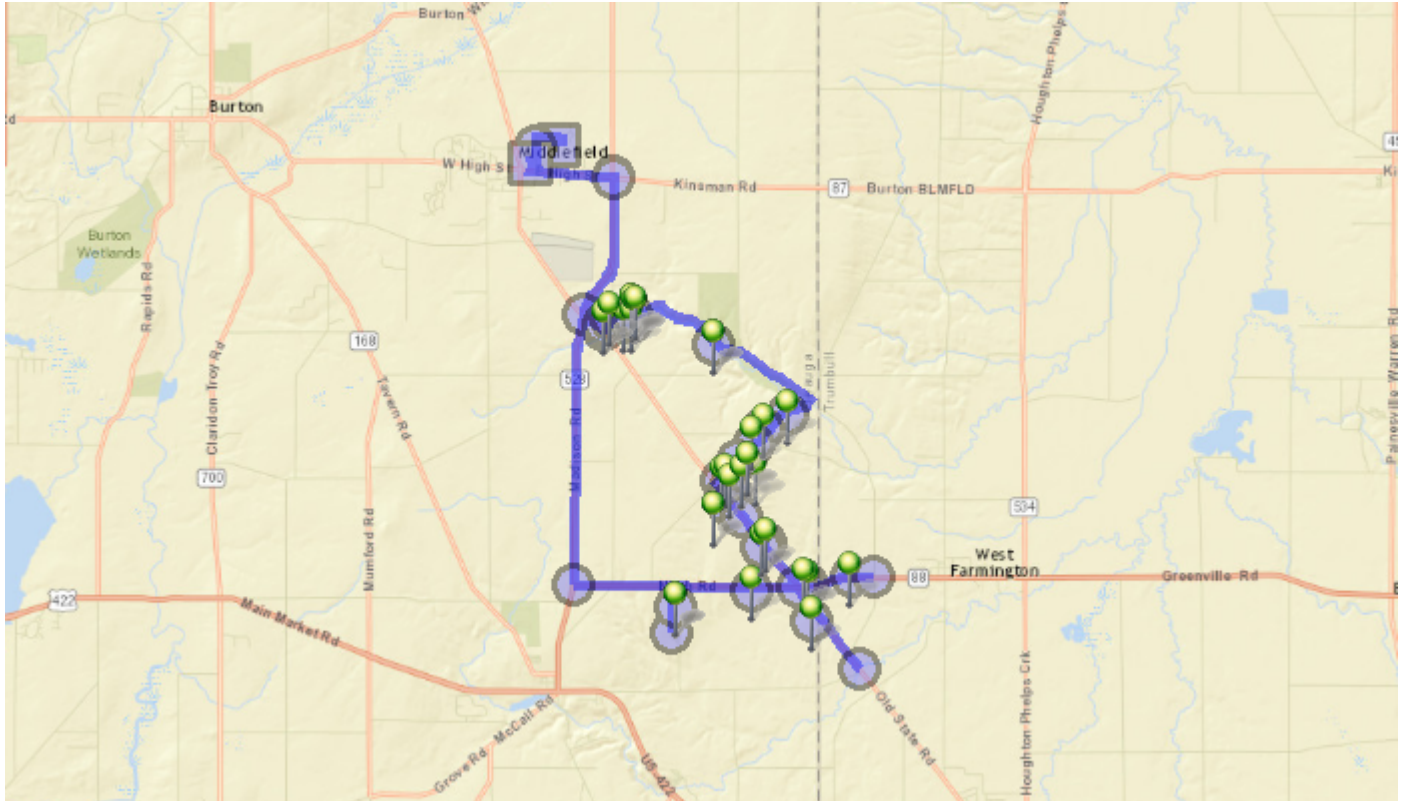

Run - 28 PM-Secondary

8/1/2017 - ∞

Driver: Butvin, James F

Vehicle: 28

Mon, Tue, Wed, Thu, Fri

Time: 1 hr 28 min

Distance: 25.61 mi

Students: 0 / 39

Description: Parkman/Trailer Park-Park Dr.

Map

2:05 PM - Cardinal Middle School / 16175 ALMEDA Drive

2:30 PM - CHS / Button St & Thompson Ave

2:33 PM - Turn Right / Madison Rd & Kinsman Rd

2:38 PM - Stop / Madison Rd & Old State Rd

2:39 PM - Adams/Old State / Adams Rd & Old State Rd

2:39 PM - 15980 ADAMS RD 2 Dropoff

2:40 PM - 15961 Adams Rd

2:40 PM - 15940 Adams Rd 1 Dropoff

2:40 PM - 16621 Swine Creek Rd 1 Dropoff

2:40 PM - 16641 Swine Creek Rd 1 Dropoff

2:40 PM - Trailer Park / Unknown Address 8 Dropoff

2:42 PM - 17213 Swine Creek Rd	2 Dropoff
2:47 PM - 16555 Bundysburg Rd	1 Dropoff
2:48 PM - 16660 Bundysburg Rd	1 Dropoff
2:49 PM - 16730 Bundysburg Road	1 Dropoff
2:49 PM - Hazy Morning / 16865 Hazy Morning Drive	4 Dropoff
2:50 PM - 16955 Bundysburg Rd	1 Dropoff
2:50 PM - 16995 Bundysburg Rd	1 Dropoff
2:51 PM - 17045 Old State Rd	1 Dropoff
2:51 PM - 17130 Old State Rd.	
2:52 PM - Barnstable/Amblaire / Old State Rd & Amblaire Rd	2 Dropoff
2:53 PM - 17389 Old State Rd	1 Dropoff
2:53 PM - 17416 Old State RD	2 Dropoff
2:53 PM - 5437 Greenville Rd	1 Dropoff
2:54 PM - Greenville Rd & Curtis Middlefield Rd	
2:57 PM - 17830 Nash Rd	
2:57 PM - 17808 Nash Rd	2 Dropoff
2:57 PM - Turn Left 88 / Old State Rd & Nash Rd	1 Dropoff
2:58 PM - 17820 Old State Rd	
3:01 PM - Turn Around / Farmington Rd & Old State Rd	1 Dropoff
3:06 PM - 17425 Nash Rd	
3:10 PM - Turn Around / 17964 Owen Rd	1 Dropoff
3:10 PM - 17811 Owen Road	
3:15 PM - Turn Right / Madison Rd & Nash Rd	3 Dropoff
3:29 PM - Turn Left / Madison Rd & Kinsman Rd	
3:33 PM - A J Jordak / 16000 E HIGH ST	