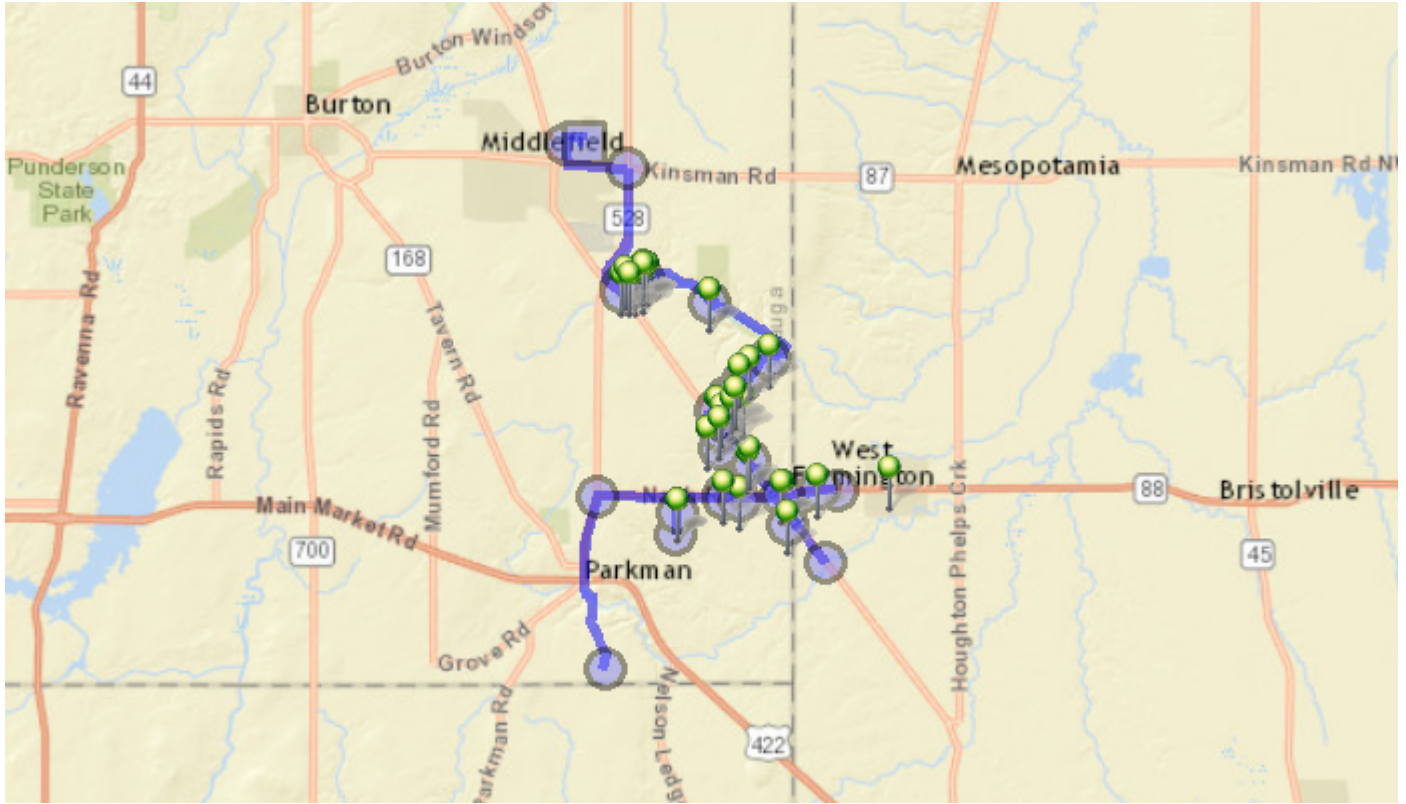

Description: Parkman/Trailer Park-Park Dr.

Map

6:00 AM - Driver / 19075 Rutland Rd

6:08 AM - Stop / Unknown Address

6:13 AM - Turn Around / 17964 Owen Rd

6:14 AM - 17811 Owen Road 3 Pickup

6:17 AM - 17290 Nash Rd 1 Pickup

Description: Parkman/Trailer Park-Park Dr.

Map

2:05 PM - Cardinal Middle School / 16175 ALMEDA Drive

2:30 PM - CHS / Button St & Thompson Ave

2:33 PM - Turn Right / Madison Rd & Kinsman Rd

2:38 PM - Stop / Madison Rd & Old State Rd

2:39 PM - Adams/Old State / Adams Rd & Old State Rd

2:39 PM - 15980 ADAMS RD 2 Dropoff

2:40 PM - 15961 Adams Rd

2:40 PM - 15940 Adams Rd 1 Dropoff

2:40 PM - 16621 Swine Creek Rd 1 Dropoff

2:40 PM - 16641 Swine Creek Rd 1 Dropoff

2:40 PM - Trailer Park / Unknown Address 8 Dropoff

2:42 PM - 17213 Swine Creek Rd	2 Dropoff
2:47 PM - 16555 Bundysburg Rd	1 Dropoff
2:48 PM - 16660 Bundysburg Rd	1 Dropoff
2:49 PM - 16730 Bundysburg Road	1 Dropoff
2:49 PM - Hazy Morning / 16865 Hazy Morning Drive	4 Dropoff
2:50 PM - 16955 Bundysburg Rd	1 Dropoff
2:50 PM - 16995 Bundysburg Rd	1 Dropoff
2:51 PM - 17045 Old State Rd	1 Dropoff
2:51 PM - 17130 Old State Rd.	
2:52 PM - Barnstable/Amblaire / Old State Rd & Amblaire Rd	2 Dropoff
2:53 PM - 17389 Old State Rd	1 Dropoff
2:53 PM - 17416 Old State RD	2 Dropoff
2:53 PM - 5437 Greenville Rd	1 Dropoff
2:54 PM - Greenville Rd & Curtis Middlefield Rd	
2:57 PM - 17830 Nash Rd	
2:57 PM - 17808 Nash Rd	2 Dropoff
2:57 PM - Turn Left 88 / Old State Rd & Nash Rd	1 Dropoff
2:58 PM - 17820 Old State Rd	
3:01 PM - Turn Around / Farmington Rd & Old State Rd	1 Dropoff
3:06 PM - 17425 Nash Rd	
3:10 PM - Turn Around / 17964 Owen Rd	1 Dropoff
3:10 PM - 17811 Owen Road	
3:15 PM - Turn Right / Madison Rd & Nash Rd	3 Dropoff
3:29 PM - Turn Left / Madison Rd & Kinsman Rd	
3:33 PM - A J Jordak / 16000 E HIGH ST	