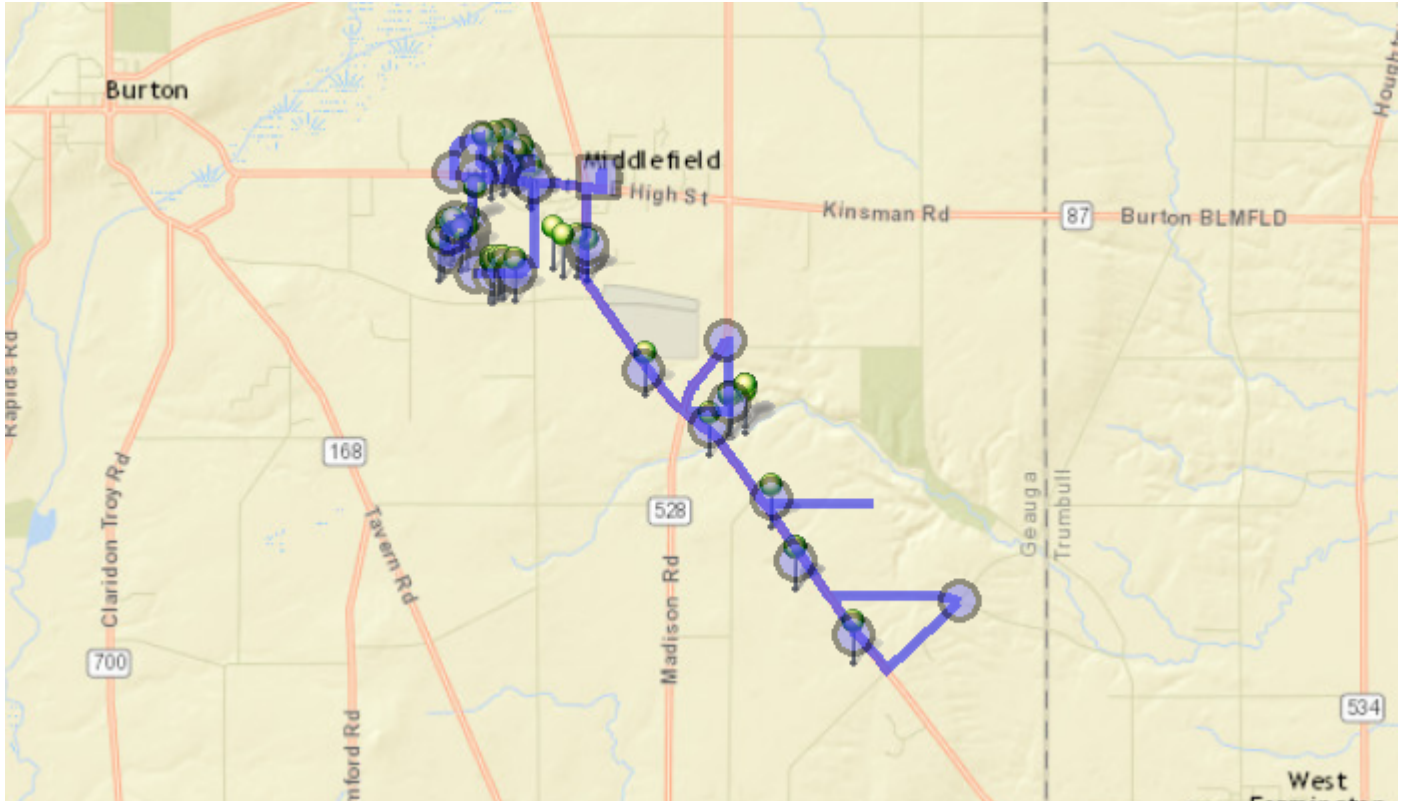

Run - 29 AM-Elementary

8/1/2017 - ∞

Driver: Reighard, Richard W

Vehicle: 29

Mon,Tue,Wed,Thu,Fri

Time: 1 hr 5 min

Distance: 21.75 mi

Students: 58 / 0

Description: Old State-South/Woodsong/Springdale

Map

7:25 AM - Bus Garage / 16000 East HIGH St

7:37 AM - 16530 Old State Rd

3 Pickup

Mon,Tue,Wed,Thu,Fri
 Mon,Tue,Wed,Thu,Fri
 Mon,Tue,Wed,Thu,Fri

7:39 AM - 16850 OLD STATE RD

4:02 PM - 15844 Old State Rd

1 Dropoff

Mon, Tue, Wed, Thu, Fri

4:08 PM - 16530 Old State Rd

3 Dropoff

Mon, Tue, Wed, Thu, Fri
Mon, Tue, Wed, Thu, Fri
Mon, Tue, Wed, Thu, Fri

4:10 PM - 16850 OLD STATE RD

Mon, Tue, Wed, Thu, Fri

4:13 PM - Turn Around / Reeves Rd & Bundysburg Rd

1 Dropoff

4:19 PM - 16720 Shedd Rd

Mon, Tue, Wed, Thu, Fri

4:21 PM - 16015 Old State Road

1 Dropoff

Mon, Tue, Wed, Thu, Fri

4:23 PM - Trailer Park-Thomas / 15871 Adams Rd