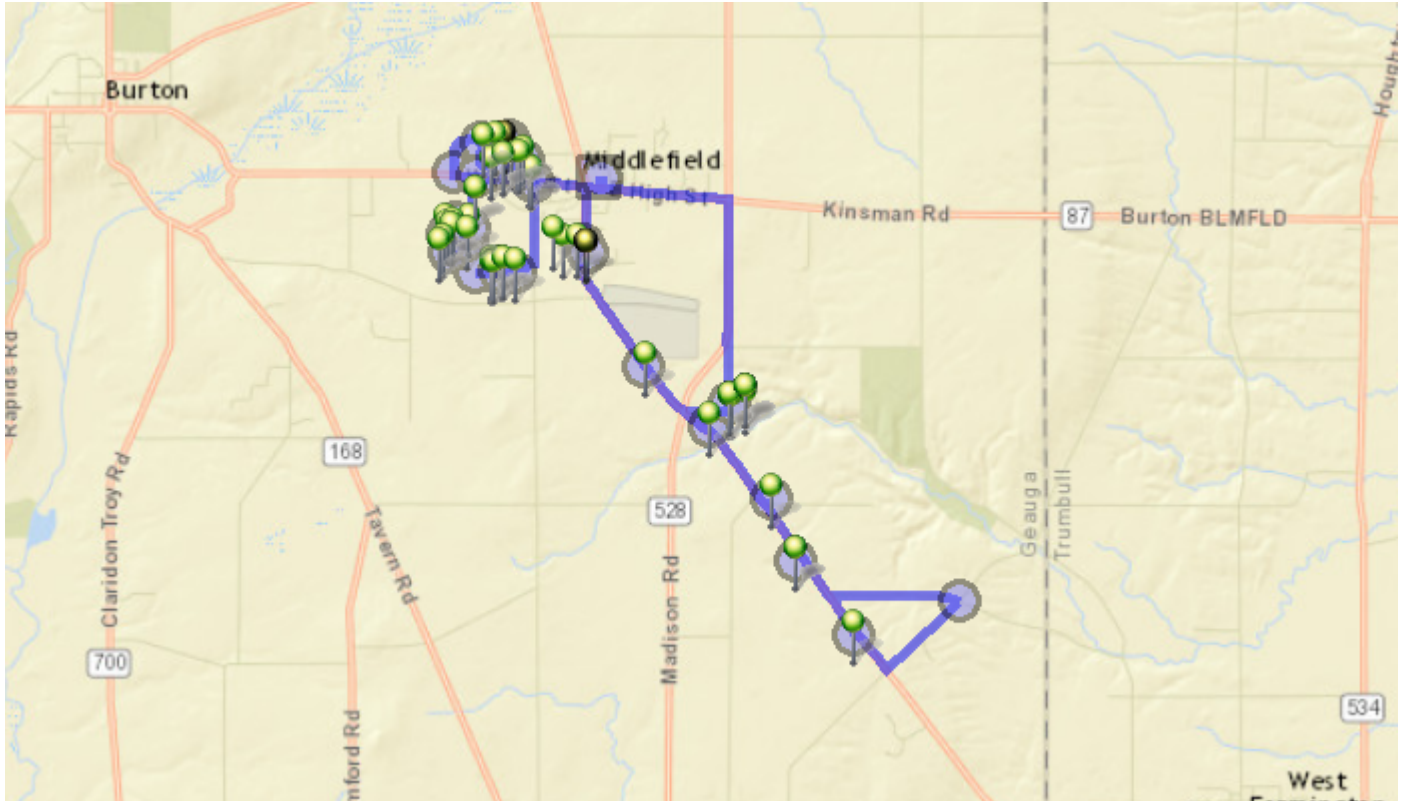

8:16 AM - 15137 TIMBER RIDGE DR		Mon,Tue,Wed,Thu,Fri
8:16 AM - 15412 ROYAL OAK DR	1 Pickup	Mon,Tue,Wed,Thu,Fri
8:17 AM - Corner Royal Oak / Royal Oak Dr & Woodsong Dr	2 Pickup	Mon,Tue,Wed,Thu,Fri Mon,Tue,Wed,Thu,Fri
8:17 AM -15127 Woodsong Dr	1 Pickup	Mon,Tue,Wed,Thu,Fri
8:18 AM - Corner Stop / Woodsong Dr & Sawgrass Ln	3 Pickup	Mon,Tue,Wed,Thu,Fri Mon,Tue,Wed,Thu,Fri Mon,Tue,Wed,Thu,Fri
8:19 AM - Crestwood / W High St & Crestwood Dr	4 Pickup	Mon,Tue,Wed,Thu,Fri Mon,Tue,Wed,Thu,Fri Mon,Tue,Wed,Thu,Fri Mon,Tue
8:20 AM - 87/Lake / W High St & Lake Ave		
8:24 AM - Cloverdale HS Pick Up / 15400 Cloverdale Dr		
8:24 AM - 15555 CLOVERDALE DR	5 Pickup	Mon,Tue,Wed,Thu,Fri Mon,Tue,Wed,Thu,Fri Mon,Tue,Wed,Thu,Fri Mon,Tue,Wed,Thu,Fri Mon,Tue,Wed,Thu,Fri
8:25 AM - 15600 Cloverdale	4 Pickup	Mon,Tue,Wed,Thu,Fri Mon,Tue,Wed,Thu,Fri Mon,Tue,Wed,Thu,Fri Mon,Tue,Wed,Thu,Fri
8:26 AM - 15646 Cloverdale Dr		Mon,Tue,Wed,Thu,Fri
8:28 AM - Lake/87 / W High St & Lake Ave	1 Pickup	
8:30 AM - A J Jordak Elementary School / 16000 E HIGH ST		

Run - 29 PM-Elementary

8/1/2017 - ∞

Driver: Reighard, Richard W

Vehicle: 29

Mon, Tue, Wed, Thu, Fri

Time: 56 min

Distance: 18.88 mi

Students: 0 / 58

Description: Old State-South/Woodsong/Springdale

Map

3:35 PM - A J Jordak Elementary School / 16000 E HIGH ST

3:37 PM - Lake/87 / W High St & Lake Ave

3:40 PM - 15877 Cloverdale

6 Dropoff

Mon, Tue, Wed, Thu, Fri
 Mon, Tue, Wed, Thu, Fri
 Mon, Tue, Wed, Thu, Fri
 Mon, Tue, Thu, Fri
 Mon, Tue, Wed, Thu, Fri
 No Dropoff Schedule

4:02 PM - 15844 Old State Rd

1 Dropoff

Mon, Tue, Wed, Thu, Fri

4:08 PM - 16530 Old State Rd

3 Dropoff

Mon, Tue, Wed, Thu, Fri
Mon, Tue, Wed, Thu, Fri
Mon, Tue, Wed, Thu, Fri

4:10 PM - 16850 OLD STATE RD

Mon, Tue, Wed, Thu, Fri