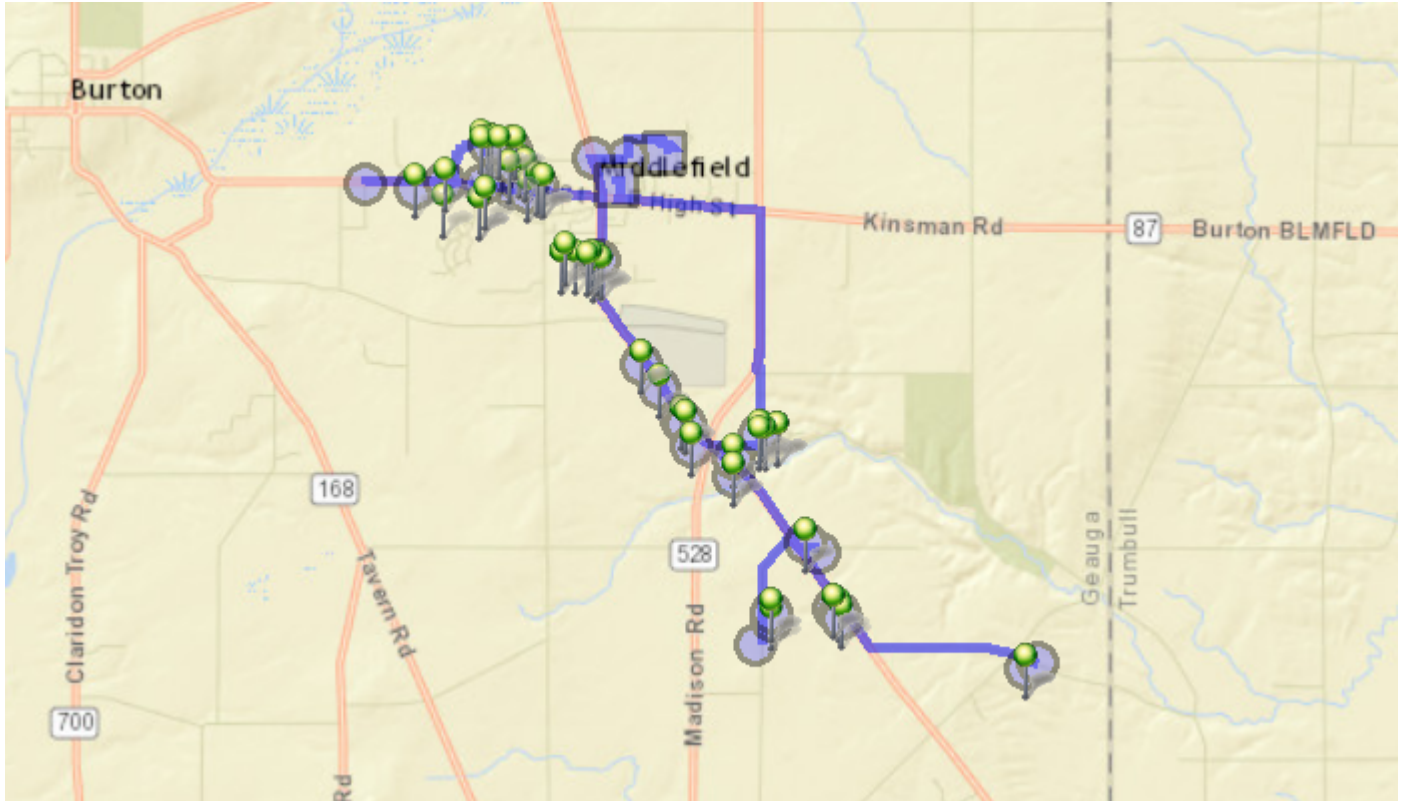

Mon, Tue, Wed, Thu, Fri

Time: 1 hr 16 min

Distance: 18.73 mi

Students: 0 / 66

Description: Old State-South/87 Springdale

Map

2:05 PM - Cardinal Middle School / 16175 ALMEDA Drive

2:40 PM - CHS / Button St & Thompson Ave

2:41 PM - 608/Button / N State Ave & Button St

2:43 PM - 15708 W High St

4 Dropoff

Mon, Tue, Wed, Thu, Fri
 Mon, Tue, Wed, Thu, Fri
 Mon, Tue, Wed, Thu, Fri
 Mon, Tue, Wed, Thu, Fri

2:43 PM - Elmwood / Elmwood St & W High St

2 Dropoff

Mon, Tue, Wed, Thu, Fri
 Mon, Tue, Wed, Thu, Fri

2:43 PM - Turn Right / S Springdale Ave & W High St

2:43 PM - 14836 SPRINGDALE AVE

1 Dropoff

Mon, Tue, Wed, Thu

2:44 PM - Oakdale / Springdale Ave & Oakdale St	1 Dropoff	Mon, Tue, Wed, Thu, Fri
2:44 PM - 14742 Springdale Avenue	2 Dropoff	Mon, Tue, Wed, Thu, Fri Mon, Tue, Wed, Thu, Fri
2:45 PM - Nantucket / 14700 Lakeview Dr	5 Dropoff	Mon, Tue, Wed, Thu, Fri Mon, Tue, Wed, Thu, Fri Mon, Tue, Wed, Thu, Fri Mon, Tue, Wed, Thu, Fri Mon, Tue, Wed, Thu, Fri
2:47 PM - Turn Around / 15065 Kinsman Rd		
2:48 PM - 15231 Kinsman Road	1 Dropoff	Mon, Tue, Wed, Thu, Fri
2:48 PM - 15399 Kinsman Rd	2 Dropoff	Mon, Tue, Wed, Thu, Fri Mon, Tue, Wed, Thu, Fri
2:49 PM - Crestwood / W High St & Crestwood Dr	4 Dropoff	Mon, Tue, Wed, Thu, Fri Mon, Tue, Wed, Thu, Fri Mon, Tue, Wed, Thu, Fri Mon, Tue, Wed, Thu, Fri
2:50 PM - 15667 W High St	2 Dropoff	Mon, Tue, Wed, Thu, Fri Mon, Tue, Wed, Thu, Fri
2:53 PM - Kenwood / S State Ave & Kenwood St	10 Dropoff	Mon, Tue, Wed, Thu, Fri Mon, Tue, Wed, Thu, Fri Mon, Tue, Wed, Thu, Fri Mon, Tue, Wed, Thu, Fri Mon, Tue, Wed, Thu, Fri Mon, Tue, Wed, Thu, Fri Mon, Tue, Wed, Thu, Fri Mon, Tue, Wed, Thu, Fri Mon, Tue, Wed, Thu, Fri Mon, Tue, Wed, Thu, Fri
2:54 PM - 15590 Old State Rd		
2:54 PM - 15702 Old State Road	2 Dropoff	Mon, Tue, Wed, Thu, Fri Mon, Tue, Wed, Thu, Fri
2:54 PM - 15814 Old State Rd	1 Dropoff	Mon, Tue, Wed, Thu, Fri Mon, Tue, Wed, Thu, Fri
2:55 PM - 15834 Old State Rd	2 Dropoff	Mon, Tue, Wed, Thu, Fri