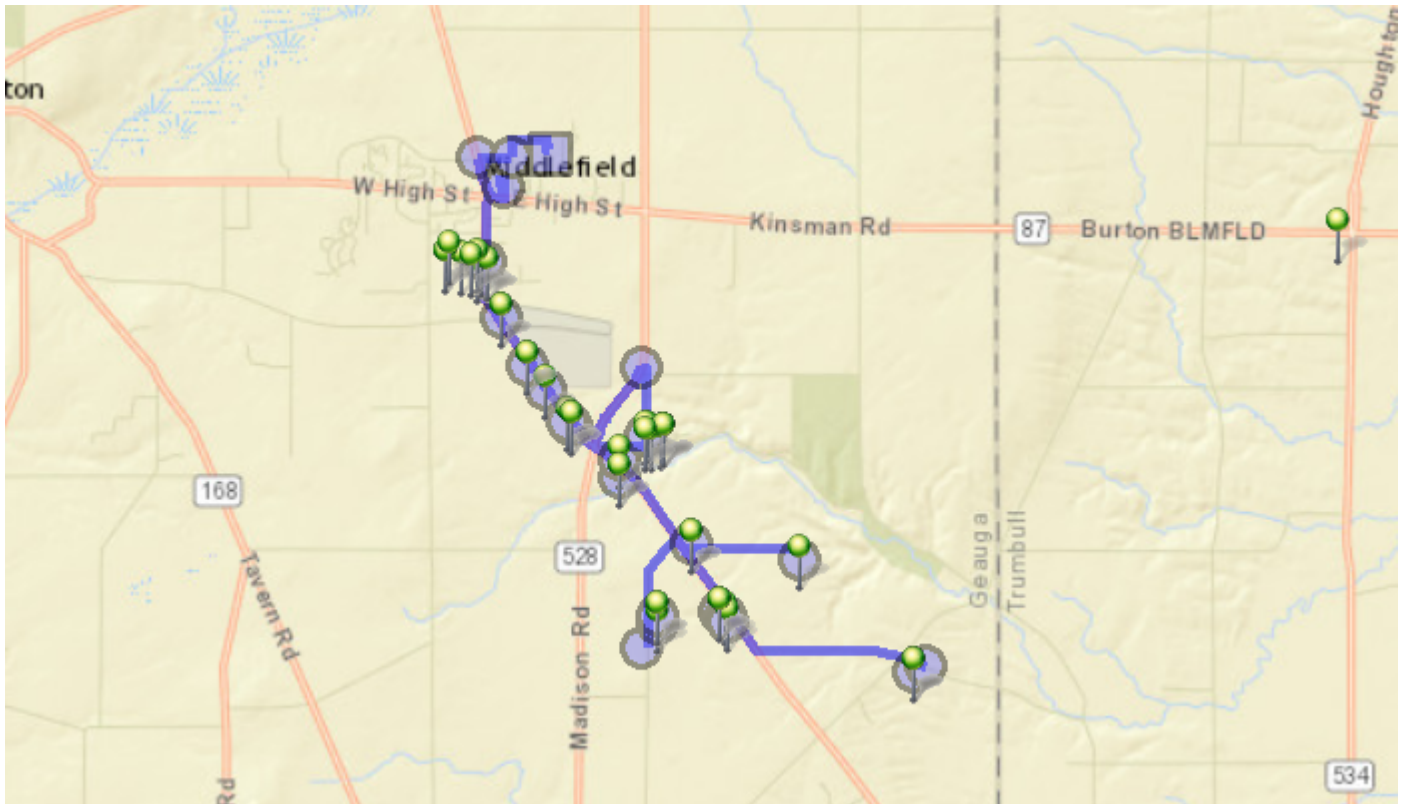

Run - 29 AM-Secondary

8/1/2017 - ∞

Driver: Reighard, Richard W

Vehicle: 29

Mon, Tue, Wed, Thu, Fri

Time: 48 min

Distance: 16.44 mi

Students: 46 / 0

Description: Old State-South/87 to Hayes

Map

6:20 AM - Bus Garage / 16000 East HIGH St

6:28 AM - 16020 Old State Rd

2 Pickup

Mon, Tue, Wed, Thu, Fri
Mon, Tue, Wed, Thu, Fri

6:32 AM - Mid Park Metals / 16654 Hosmer Rd

6:32 AM - 16575 Hosmer Rd

1 Pickup

Mon, Tue, Wed, Thu, Fri

6:32 AM - 16555 Hosmer Rd

2 Pickup

Mon, Tue, Wed, Thu, Fri
Mon, Tue, Wed, Thu, Fri

6:36 AM - 16530 Old State Rd

3 Pickup

		Mon, Tue, Wed, Thu, Fri
2:55 PM - 15880 OLD STATE RD	1 Dropoff	Mon, Tue, Wed, Thu, Fri
2:56 PM - 16020 Old State Rd	2 Dropoff	Mon, Tue, Wed, Thu, Fri Mon, Tue, Wed, Thu, Fri
3:00 PM - Mid Park Metals / 16654 Hosmer Rd		
3:00 PM - 16575 Hosmer Rd	1 Dropoff	Mon, Tue, Wed, Thu, Fri
3:00 PM - 16555 Hosmer Rd	2 Dropoff	Mon, Tue, Wed, Thu, Fri Mon, Tue, Wed, Thu, Fri
3:04 PM - 16530 Old State Rd	3 Dropoff	Mon, Tue, Wed, Thu, Fri Mon, Tue, Wed, Thu, Fri Mon, Tue, Wed, Thu, Fri
3:04 PM - 16550 Old State Rd	1 Dropoff	Mon, Tue, Wed, Thu, Fri
3:04 PM - 16560 Old State Rd	1 Dropoff	Mon, Tue, Wed, Thu, Fri
3:07 PM - 17605 Reeves Rd	3 Dropoff	Mon, Tue, Wed, Thu, Fri Mon, Tue, Wed, Thu, Fri Mon, Tue, Wed, Thu, Fri
3:07 PM - Turn Around / 17590 Reeves Rd		
3:10 PM - Turn Around-Kurtz / 16777 Shedd Rd		
3:10 PM -16720 Shedd Rd	2 Dropoff	Mon, Tue, Wed, Thu, Fri Mon, Tue, Wed, Thu, Fri
3:11 PM - 15985 Old State Rd	1 Dropoff	Mon, Tue, Wed, Thu, Fri
3:13 PM - Trailer Park-Thomas / 15871 Adams Rd	8 Dropoff	Mon, Tue, Wed, Thu, Fri Mon, Tue, Wed, Thu, Fri Mon, Tue, Wed, Thu, Fri Mon, Tue, Wed, Thu, Fri Mon, Tue, Wed, Thu, Fri
3:21 PM - A J Jordak / 16000 E HIGH ST		Mon, Tue, Wed, Thu, Fri Mon, Tue, Wed, Thu, Fri Mon, Tue, Wed, Thu, Fri