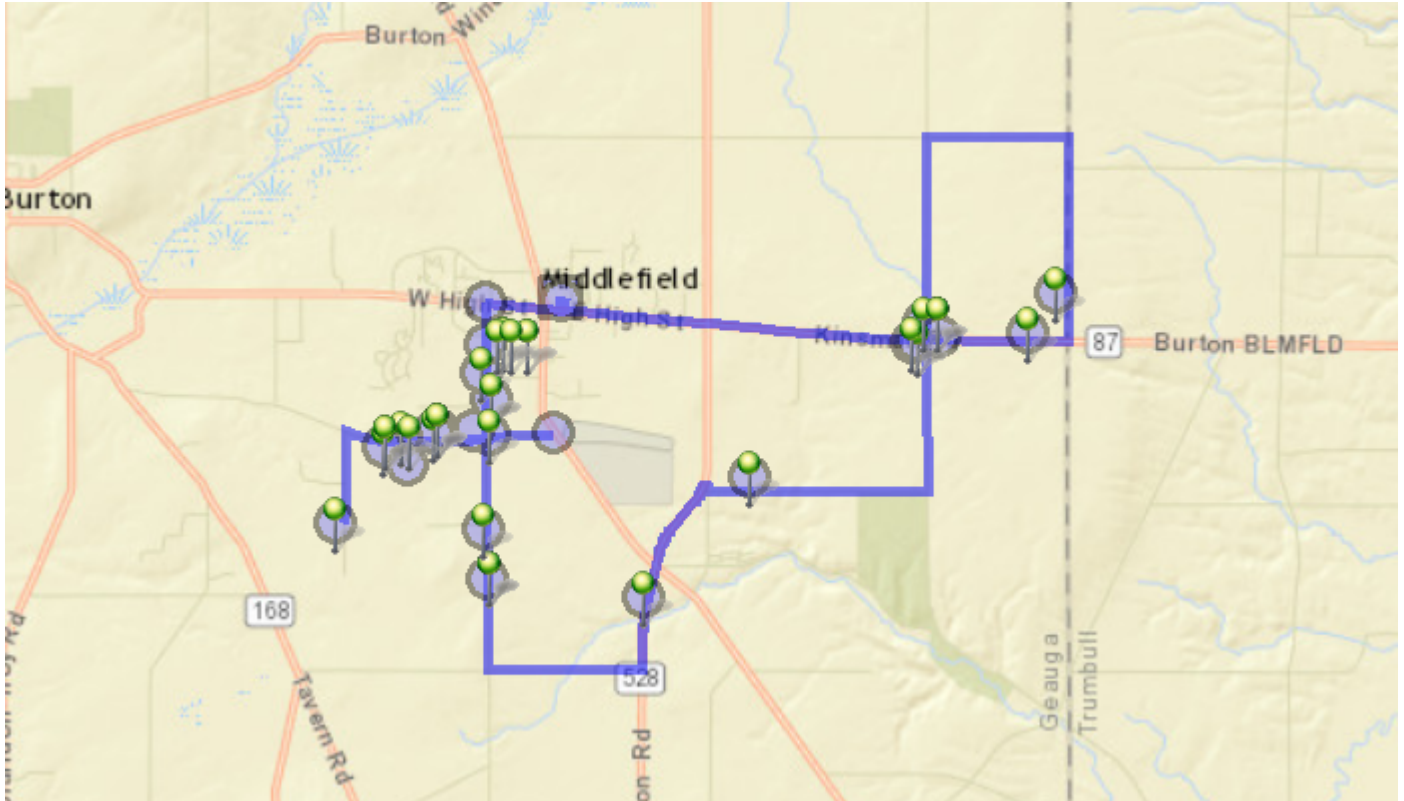

Run - 30 PM-Elementary

8/1/2017 - ∞

Driver: Callison, Paula B

Vehicle: 30

Mon, Tue, Wed, Thu, Fri

Time: 59 min

Distance: 19.76 mi

Students: 1 / 35

Description: Kinsman/Newcomb/Georgia

Map

3:35 PM - A J Jordak Elementary School / 16000 E HIGH ST

3:42 PM - 17319 Kinsman Rd

1 Dropoff

Mon, Tue, Wed, Thu, Fri

3:43 PM - 17319 Kinsman Rd

2 Dropoff

Mon, Tue, Wed, Thu, Fri
Mon, Tue, Wed, Thu, Fri

3:43 PM - 14980 HAYES RD

1 Dropoff

Mon, Tue, Wed, Thu, Fri

3:53 PM - 14946 BUNDYSBURG Road

1 Dropoff

Mon, Tue, Wed, Thu, Fri

3:55 PM - 17748 KINSMAN RD

1 Dropoff

Mon, Tue, Wed, Thu, Fri

3:57 PM -17422 Kinsman Rd

1 Pickup

Mon, Tue, Wed, Thu, Fri

	2 Dropoff	Mon, Tue, Wed, Thu, Fri Mon, Tue, Wed, Thu, Fri
4:04 PM - 16750 Bridge RD	1 Dropoff	Mon, Tue, Wed, Thu, Fri
4:07 PM - 16028 MADISON RD	1 Dropoff	Mon, Tue, Wed, Thu, Fri
4:14 PM - 15955 Newcomb Rd	3 Dropoff	Mon, Tue, Wed, Thu, Fri Mon, Tue, Wed, Thu, Fri Mon, Tue, Wed, Thu, Fri
4:15 PM - 15774 NEWCOMB RD	1 Dropoff	Mon, Tue, Wed, Thu, Fri
4:18 PM - Turn Around-Tractor Barn / 15400 Old State Rd		
4:19 PM - 15742 GEORGIA RD	1 Dropoff	Mon, Tue, Wed, Thu, Fri
4:19 PM - 15680 GEORGIA RD	1 Dropoff	No Dropoff Schedule
4:20 PM - 15550 Georgia Rd	3 Dropoff	Mon, Tue, Wed, Thu, Fri Mon, Tue, Wed, Thu, Fri Mon, Tue, Wed, Thu, Fri
4:20 PM - 15540 Georgia RD	1 Dropoff	Mon, Tue, Wed, Thu, Fri
4:21 PM - 15422 GEORGIA RD	1 Dropoff	Mon, Tue, Wed, Thu, Fri
4:24 PM - 15750 CHIPMUNK Lane	1 Dropoff	Mon, Tue, Wed, Thu, Fri
4:27 PM - 15357 Georgia RD	3 Dropoff	Mon, Tue, Wed, Thu, Fri Mon, Tue, Wed, Thu, Fri Mon, Tue, Wed, Thu, Fri
4:27 PM - 15457 GEORGIA RD	1 Dropoff	Mon, Tue, Wed, Thu, Fri
4:30 PM - 15283 Lake AVE	2 Dropoff	Mon, Tue, Wed, Thu, Fri Mon, Tue, Wed, Thu, Fri
4:30 PM - 15168 Lake Avenue	1 Dropoff	Mon, Tue, Wed, Thu, Fri
4:31 PM - Grove / Lake Ave & Grove St	6 Dropoff	Mon, Tue, Wed, Thu, Fri Mon, Tue, Wed, Thu, Fri Mon, Tue, Wed, Thu, Fri