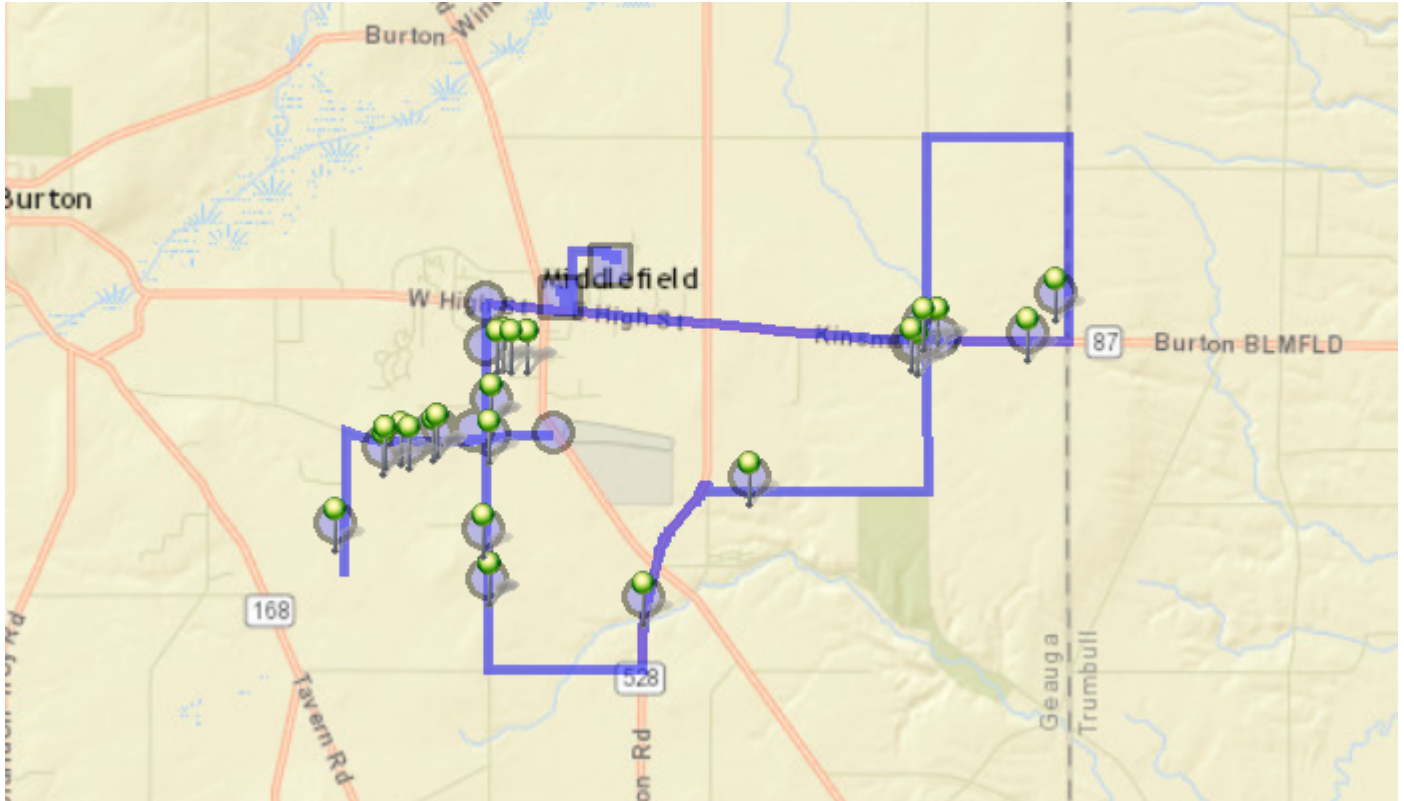

Run - 30 AM- Elementary

8/1/2017 - ∞

Driver: Callison, Paula B

Vehicle: 30

Mon, Tue, Wed, Thu, Fri

Time: 1 hr 3 min

Distance: 21.27 mi

Students: 33 / 0

Description: Kinsman/Newcomb/Georgia

Map

7:30 AM - Cardinal Middle School / 16175 ALMEDA Drive

7:40 AM - 17319 Kinsman Rd

1 Pickup

Mon, Tue, Wed, Thu, Fri

7:40 AM - 17319 Kinsman Rd

2 Pickup

Description: Kinsman/Newcomb/Georgia

Map

3:35 PM - A J Jordak Elementary School / 16000 E HIGH ST

3:42 PM - 17319 Kinsman Rd

1 Dropoff

Mon, Tue, Wed, Thu, Fri

3:43 PM - 17319 Kinsman Rd

2 Dropoff

1 Dropoff

Mon, Tue, Wed, Thu, Fri

3:57 PM -17422 Kinsman Rd

1 Pickup

Mon, Tue, Wed, Thu, Fri

	2 Dropoff	Mon, Tue, Wed, Thu, Fri Mon, Tue, Wed, Thu, Fri
4:04 PM - 16750 Bridge RD	1 Dropoff	Mon, Tue, Wed, Thu, Fri
4:07 PM - 16028 MADISON RD	1 Dropoff	Mon, Tue, Wed, Thu, Fri
4:14 PM - 15955 Newcomb Rd	3 Dropoff	Mon, Tue, Wed, Thu, Fri Mon, Tue, Wed, Thu, Fri Mon, Tue, Wed, Thu, Fri
4:15 PM - 15774 NEWCOMB RD	1 Dropoff	Mon, Tue, Wed, Thu, Fri
4:18 PM - Turn Around-Tractor Barn / 15400 Old State Rd		
4:19 PM - 15742 GEORGIA RD	1 Dropoff	Mon, Tue, Wed, Thu, Fri
4:19 PM - 15680 GEORGIA RD	1 Dropoff	No Dropoff Schedule
4:20 PM - 15550 Georgia Rd	3 Dropoff	Mon, Tue, Wed, Thu, Fri Mon, Tue, Wed, Thu, Fri Mon, Tue, Wed, Thu, Fri
4:20 PM - 15540 Georgia RD	1 Dropoff	Mon, Tue, Wed, Thu, Fri
4:21 PM - 15422 GEORGIA RD	1 Dropoff	Mon, Tue, Wed, Thu, Fri
4:24 PM - 15750 CHIPMUNK Lane	1 Dropoff	Mon, Tue, Wed, Thu, Fri
4:27 PM - 15357 Georgia RD	3 Dropoff	Mon, Tue, Wed, Thu, Fri Mon, Tue, Wed, Thu, Fri Mon, Tue, Wed, Thu, Fri
4:27 PM - 15457 GEORGIA RD	1 Dropoff	Mon, Tue, Wed, Thu, Fri
4:30 PM - 15283 Lake AVE	2 Dropoff	Mon, Tue, Wed, Thu, Fri Mon, Tue, Wed, Thu, Fri
4:30 PM - 15168 Lake Avenue	1 Dropoff	Mon, Tue, Wed, Thu, Fri
4:31 PM - Grove / Lake Ave & Grove St	6 Dropoff	Mon, Tue, Wed, Thu, Fri Mon, Tue, Wed, Thu, Fri Mon, Tue, Wed, Thu, Fri