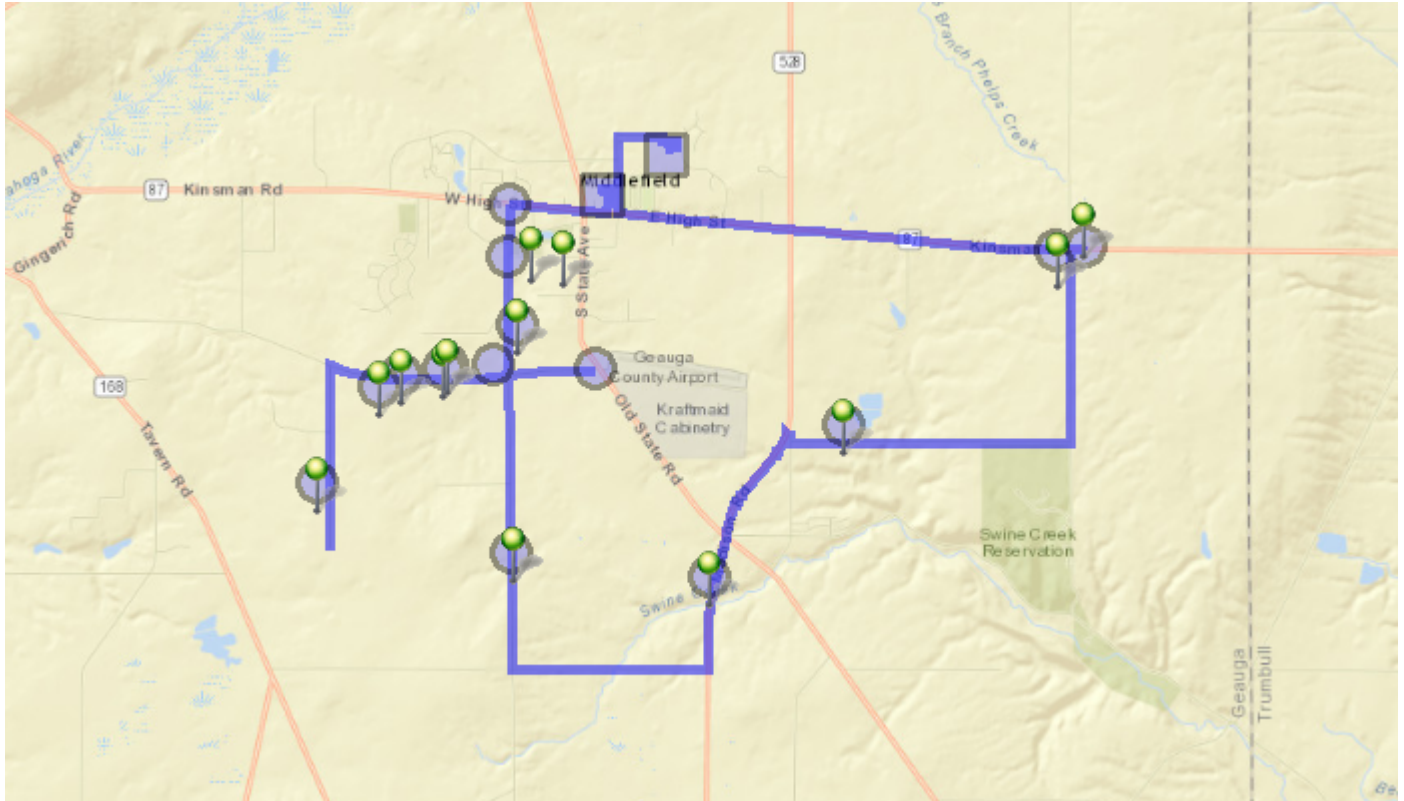

Description: Kinsman/Newcomb/Georgia

Map

7:30 AM - Cardinal Middle School / 16175 ALMEDA Drive

7:40 AM - 17319 Kinsman Rd

2 Pickup

7:40 AM - 17422 Kinsman Rd

2 Pickup

7:47 AM - 16750 Bridge RD

8:12 AM - 15357 Georgia RD

1 Pickup

8:15 AM - 15283 Lake AVE

2 Pickup

8:16 AM - Grove / Lake Ave & Grove St

4 Pickup

8:17 AM - Lake/87 / W High St & Lake Ave

**8:19 AM - A J Jordak Elementary School / 16000 E HIGH
ST**

Description: Kinsman/Newcomb/Georgia

Map

3:35 PM - A J Jordak Elementary School / 16000 E HIGH ST

3:37 PM - Lake/87 / W High St & Lake Ave

3:38 PM - Grove / Lake Ave & Grove St

3:38 PM - 5097 Lake Ave

3:38 PM - 15168 Lake Avenue

4 Dropoff

1 Dropoff

1 Dropoff

2 Dropoff

2 Dropoff

2 Dropoff

1 Dropoff

4:05 PM - 16750 Bridge RD	1 Dropoff
4:09 PM - 16028 MADISON RD	1 Dropoff
4:15 PM - 15955 Newcomb Rd	3 Dropoff
4:19 PM - 15680 GEORGIA RD	1 Dropoff
4:19 PM - 15550 Georgia Rd	3 Dropoff
4:19 PM - 15540 Georgia RD	1 Dropoff
4:20 PM - 15422 GEORGIA RD	1 Dropoff
4:23 PM - 15750 CHIPMUNK Lane	1 Dropoff
4:23 PM - 15829 Chipmunk Ln # 4	1 Dropoff
4:25 PM - 15335 Georgia Rd	1 Dropoff
4:25 PM - 15357 Georgia RD	1 Dropoff
4:31 PM - Bus Garage / 16000 East HIGH St	