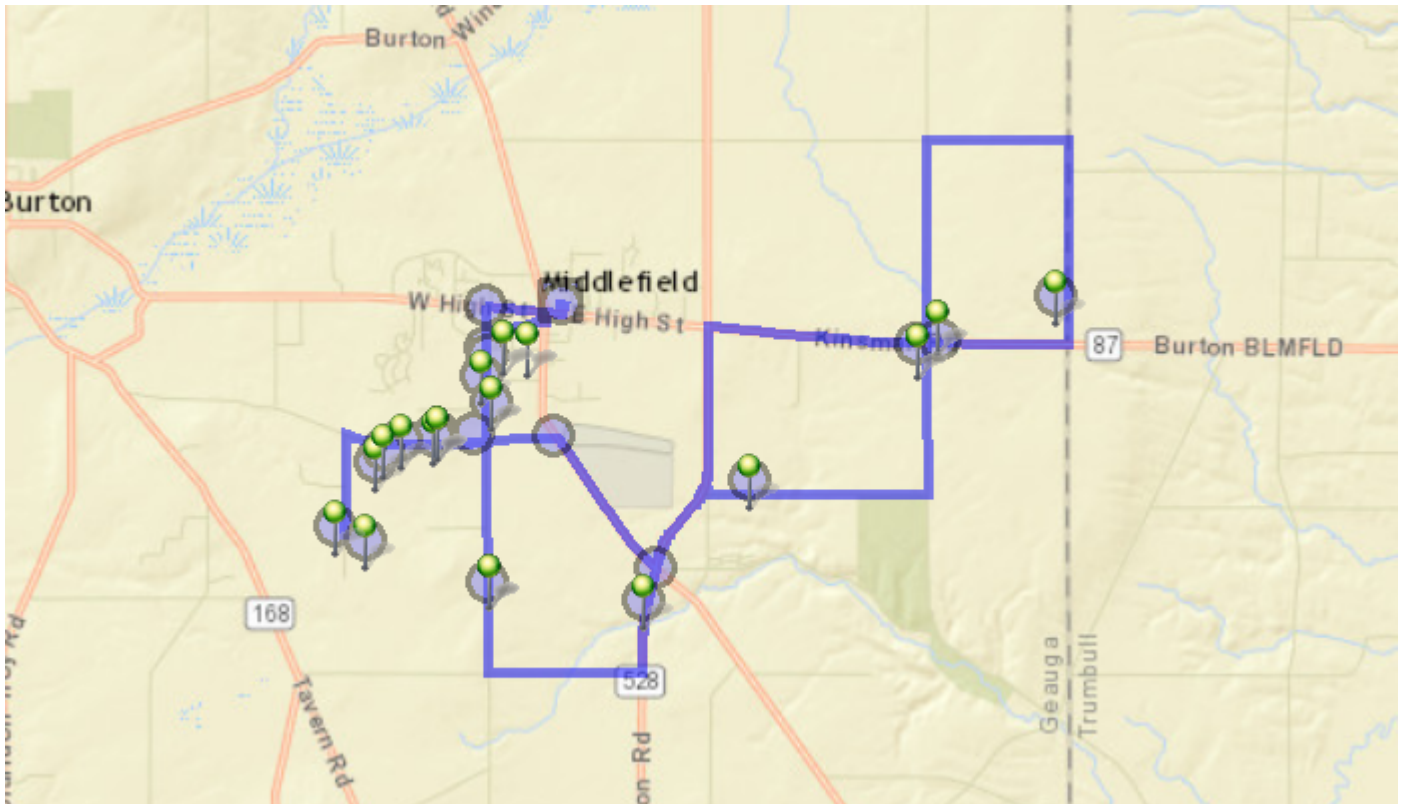

8:12 AM - 15357 Georgia RD

1 Pickup

8:15 AM - 15283 Lake AVE

2 Pickup

8:16 AM - Grove / Lake Ave & Grove St

4 Pickup

8:17 AM - Lake/87 / W High St & Lake Ave

**8:19 AM - A J Jordak Elementary School / 16000 E HIGH
ST**

Description: Kinsman/Newcomb/Georgia

Map

3:35 PM - A J Jordak Elementary School / 16000 E HIGH ST

3:37 PM - Lake/87 / W High St & Lake Ave

3:38 PM - Grove / Lake Ave & Grove St

3:38 PM - 5097 Lake Ave

3:38 PM - 15168 Lake Avenue

3:39 PM - 15283 Lake AVE

3:39 PM - Turn Around-Tractor Barn / 15400 Old State Rd

3:42 PM - Stop / Madison Rd & Swine Creek Rd

3:45 PM - 17319 Kinsman Rd

3:45 PM - 17422 Kinsman Rd

3:49 PM - 14946 BUNDYSBURG Road

4 Dropoff

1 Dropoff

1 Dropoff

2 Dropoff

2 Dropoff

2 Dropoff

1 Dropoff

4:05 PM - 16750 Bridge RD	1 Dropoff
4:09 PM - 16028 MADISON RD	1 Dropoff
4:15 PM - 15955 Newcomb Rd	3 Dropoff
4:19 PM - 15680 GEORGIA RD	1 Dropoff
4:19 PM - 15550 Georgia Rd	3 Dropoff
4:19 PM - 15540 Georgia RD	1 Dropoff
4:20 PM - 15422 GEORGIA RD	1 Dropoff
4:23 PM - 15750 CHIPMUNK Lane	1 Dropoff
4:23 PM - 15829 Chipmunk Ln # 4	1 Dropoff
4:25 PM - 15335 Georgia Rd	1 Dropoff
4:25 PM - 15357 Georgia RD	1 Dropoff
4:31 PM - Bus Garage / 16000 East HIGH St	