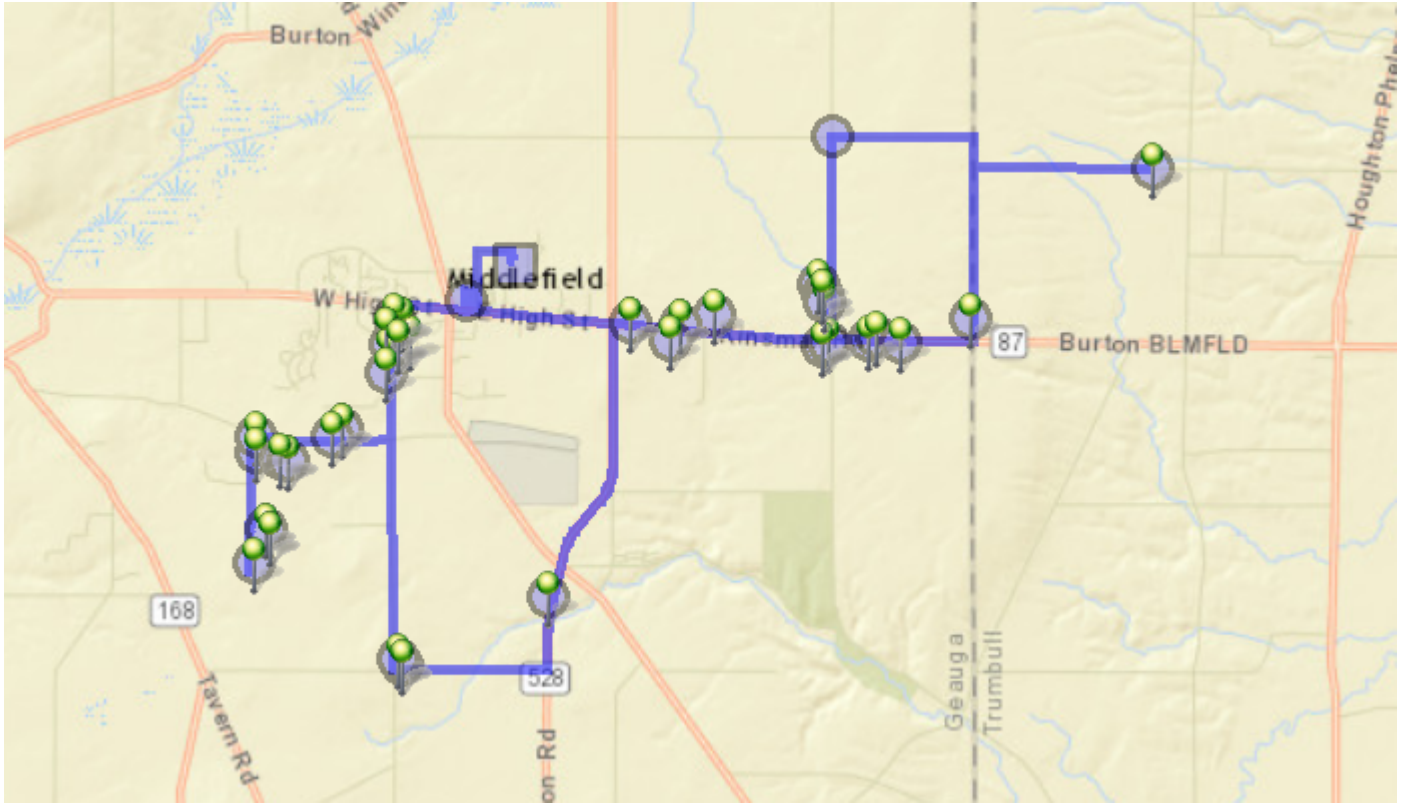

Description: Kinsman/Newcomb/Georgia

Map

6:00 AM - Bus Garage / 16000 East HIGH St

6:08 AM - 17347 Kinsman Rd 2 Pickup

6:08 AM - 17371 Kinsman Rd # 1 1 Pickup

6:09 AM - 17515 Kinsman Rd 1 Pickup

6:09 AM - 17540 KINSMAN RD 1 Pickup

6:09 AM - 17629 Kinsman RD 1 Pickup

6:11 AM - 14986 Bundysburg Rd 1 Pickup

6:18 AM - 5021 DONLEY RD 1 Pickup

6:25 AM - Stop / Nauvoo Rd & Hayes Rd

6:28 AM - 14854 Hayes Rd 1 Pickup

6:28 AM - 14884 Hayes Rd 2 Pickup

Description: Kinsman/Newcomb/Georgia

Map

2:30 PM - Cardinal Middle School / 16175 ALMEDA Drive

2:39 PM - 17347 Kinsman Rd 2 Dropoff

2:40 PM - 17371 Kinsman Rd # 1 1 Dropoff

2:40 PM - 17515 Kinsman Rd 1 Dropoff

3:00 PM - 14884 Hayes Rd 2 Dropoff

3:00 PM - 14924 Hayes RD	1 Dropoff
3:03 PM - 16940 Kinsman Rd	1 Dropoff
3:04 PM - 16810 Kinsman Rd	2 Dropoff
3:04 PM - 16767 Kinsman Rd	1 Dropoff
3:05 PM - 16614 Kinsman RD	2 Dropoff
3:11 PM - 16028 Madison Rd	1 Dropoff
3:15 PM - 15780 Shedd Rd	2 Dropoff
3:16 PM - 16245 Newcomb RD	1 Dropoff
3:21 PM - 15550 Georgia Rd	2 Dropoff
3:21 PM - 15510 GEORGIA RD	1 Dropoff
3:26 PM - 15865 Chipmunk Ln	1 Dropoff
3:27 PM - 15819 Chipmunk Ln	4 Dropoff
3:28 PM - 15475 CHIPMUNK LN	1 Dropoff
3:29 PM - 15225 Georgia RD	1 Dropoff
3:29 PM - 15335 Georgia Rd	1 Dropoff
3:29 PM - 15345 Georgia Rd	2 Dropoff
3:34 PM - Cloverdale HS Pick Up / 15400 Cloverdale Dr	11 Dropoff
3:36 PM - 15168 Lake Avenue	1 Dropoff
3:36 PM - Grove / Lake Ave & Grove St	7 Dropoff
3:37 PM - 14973 Lake Ave	6 Dropoff