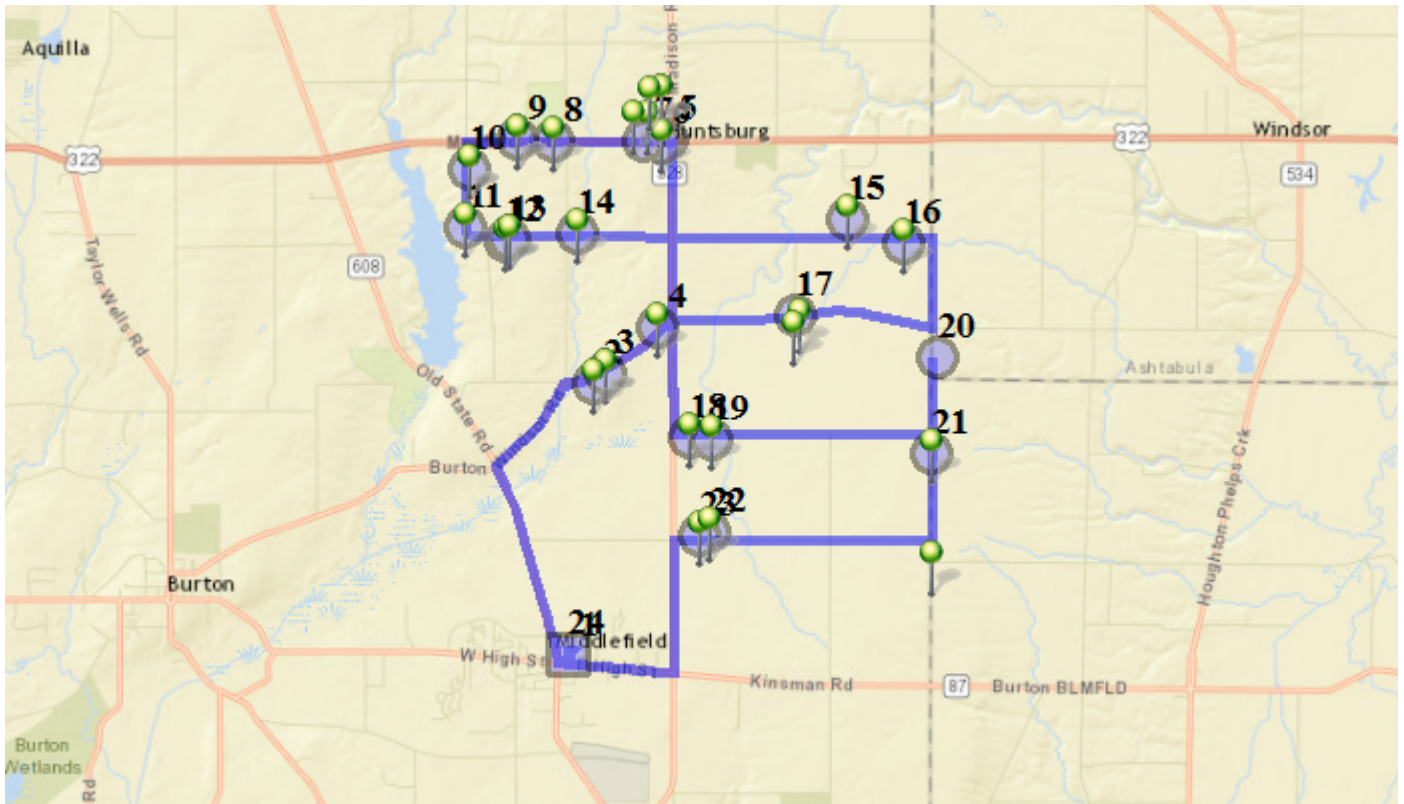

Description: Middlefield/Huntsburg

## Map

7:15 AM - Bus Garage / 16000 East HIGH St

7:22 AM - 16185 Burton Windsor Rd

1 Pickup

7:22 AM - 16221 Burton-Windsor Rd

2 Pickup

7:24 AM - 16490 Burton-Windsor Rd

1 Pickup

2 Pickup

7:37 AM - 12491 Princeton Rd

2 Pickup

7:38 AM - 12722 Princeton Rd

1 Pickup

<b>7:40 AM - 15679 Pioneer RD</b>	1 Pickup
<b>7:40 AM - 15719 PIONEER RD</b>	2 Pickup
<b>7:42 AM - 16066 Pioneer Road</b>	1 Pickup
<b>7:49 AM - 17460 PIONEER RD</b>	1 Pickup
<b>7:51 AM - 17755 Pioneer RD</b>	1 Pickup
<b>7:58 AM - Corner Hayes Rd / Burton Windsor Rd &amp; Hayes Rd</b>	2 Pickup
<b>8:06 AM - 16651 PETERS RD</b>	1 Pickup
<b>8:06 AM - 16765 Peters Rd</b>	1 Pickup
<b>8:14 AM - 10354 Bundysburg Rd.</b>	1 Pickup
<b>8:17 AM - 9782 BUNDYSBURG RD</b>	1 Pickup
<b>8:26 AM - 16734 Nauvoo Rd</b>	1 Pickup
<b>8:26 AM - 16690 Nauvoo Rd</b>	1 Pickup
<b>8:34 AM - A J Jordak Elementary School / 16000 E HIGH ST</b>	

<b>3:58 PM - 15719 PIONEER RD</b>	2 Dropoff
<b>4:00 PM - 16066 Pioneer Road</b>	1 Dropoff
<b>4:07 PM - 17460 PIONEER RD</b>	1 Dropoff
<b>4:09 PM - 17755 Pioneer RD</b>	1 Dropoff
<b>4:16 PM - Corner Hayes Rd / Burton Windsor Rd &amp; Hayes Rd</b>	2 Dropoff
<b>4:23 PM - 16651 PETERS RD</b>	1 Dropoff
<b>4:24 PM - 16765 Peters Rd</b>	1 Dropoff
<b>4:29 PM - 10354 Bundysburg Rd</b>	1 Dropoff
<b>4:31 PM - 9782 BUNDYSBURG RD</b>	1 Dropoff
<b>4:33 PM - 16734 Nauvoo Rd</b>	1 Dropoff
<b>4:33 PM - 16690 Nauvoo Rd</b>	1 Dropoff
<b>4:41 PM - A J Jordak Elementary School / 16000 E HIGH ST</b>	