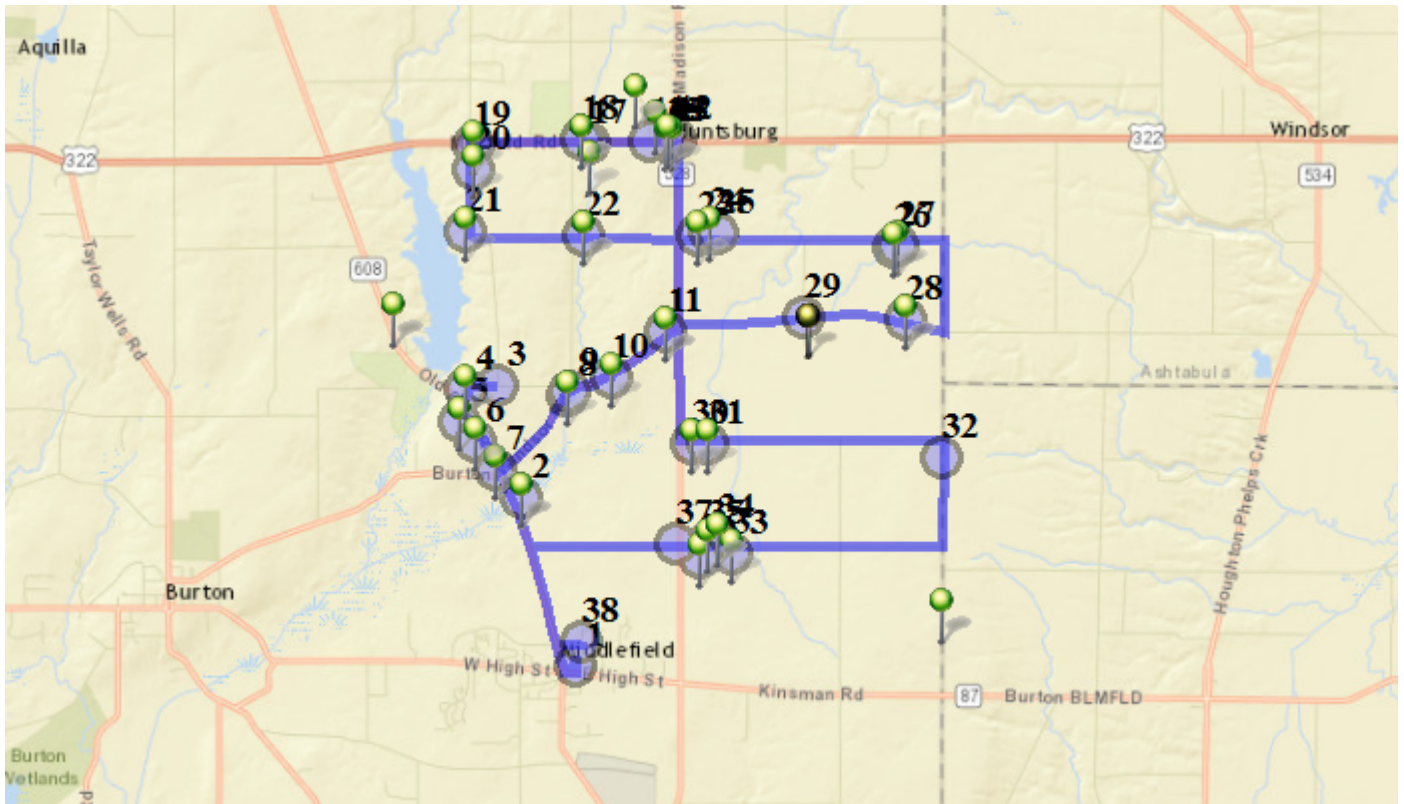

Description: Middlefield/Huntsburg

Map

5:50 AM - Bus Garage / 16000 East HIGH St

5:54 AM - 14079 Old State Rd

2 Pickup

5:58 AM - Turn Around / Princeton Rd & Durkee Rd

2 Pickup

5:59 AM - 15480 Durkee Rd

1 Pickup

6:00 AM - 13650 Old State Rd

2 Pickup

6:01 AM - 13770 OLD STATE RD

1 Pickup

6:02 AM - 13906 Old State RD #B

2 Pickup

6:05 AM - 15987 BURTON WINDSOR RD

Description: Middlefield/Huntsburg

Map

2:34 PM - Cardinal Middle School / 16175 ALMEDA Drive

2:40 PM - 14079 Old State Rd

2 Dropoff

2:44 PM - Turn Around / Princeton Rd & Durkee Rd

2 Dropoff

2:45 PM - 15480 Durkee Rd

1 Dropoff

2:46 PM - 13650 Old State Rd

2 Dropoff

2:47 PM - 13770 OLD STATE RD

1 Dropoff

2:48 PM - 13906 Old State RD #B

2 Dropoff

2:51 PM - 15987 BURTON WINDSOR RD