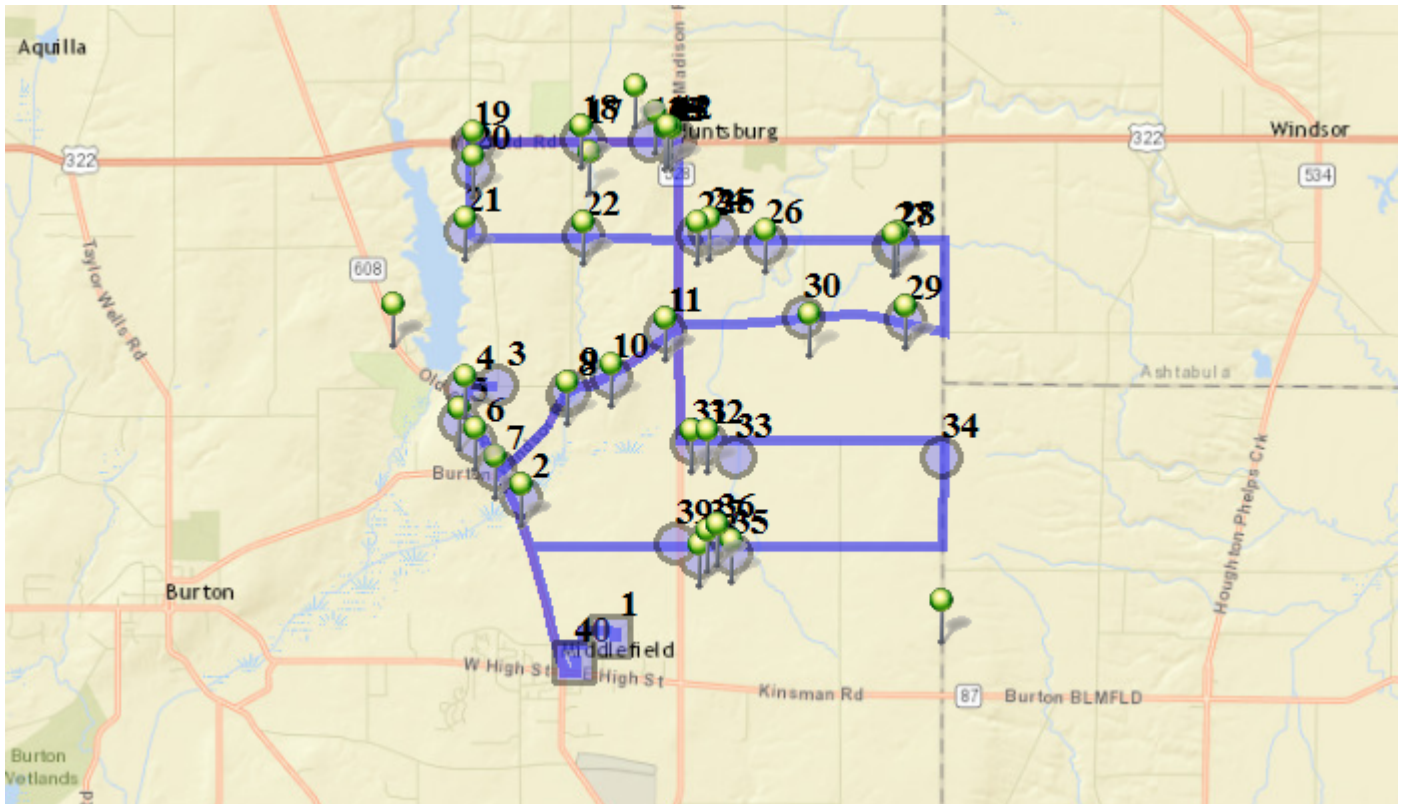

1 Pickup

6:05 AM - 15999 BURTON WINDSOR RD

6:06 AM - 16221 Burton-Windsor Rd

1 Pickup

6:08 AM - 16490 Burton-Windsor Rd	2 Pickup
6:13 AM - Huntsburg Town Hall / 16534 MAYFIELD RD	
6:13 AM - 16529 Mayfield Rd	
6:14 AM - 16494 Mayfield Rd	1 Pickup
6:14 AM - 16486 Mayfield Rd	1 Pickup
6:14 AM -Mayfield Rd & Zrolka Dr	1 Pickup
6:16 AM - 16135 Mayfield Rd	3 Pickup
6:16 AM - 16062 Mayfield Rd	1 Pickup
6:19 AM - 15511 Mayfield Rd	3 Pickup
6:20 AM - 12491 Princeton Rd	1 Pickup
6:21 AM - 12780 Princeton Rd	1 Pickup
6:25 AM - 16066 Pioneer Road	1 Pickup
6:28 AM - 16648 Pioneer Rd	2 Pickup
6:28 AM - 16720 Pioneer Rd	1 Pickup
6:28 AM - 16750 PIONEER RD	1 Pickup
6:33 AM - 17649 Pioneer Rd	
6:33 AM - 17669 Pioneer Rd	1 Pickup
6:36 AM - 17710 BURTON WINDSOR RD	1 Pickup
6:39 AM - 13249 Hayes Rd.	2 Pickup
6:46 AM - 16595 Peters Rd	
6:48 AM - 16699 Peters Road	1 Pickup
6:53 AM - 9782 Bundysburg Rd	2 Pickup
7:01 AM - 16825 Nauvoo Rd	1 Pickup
7:01 AM - 16734 Nauvoo Rd	2 Pickup
7:01 AM - 16690 Nauvoo Rd	1 Pickup
7:02 AM - 16645 Nauvoo Rd	2 Pickup
7:02 AM - 16510 Nauvoo Rd	1 Pickup
7:10 AM - CHS / Button St & Thompson Ave	1 Pickup

Run - 6 PM Secondary

8/1/2017 - ∞

Driver: Burkey, Patricia A

Vehicle: 06

Mon, Tue, Wed, Thu, Fri

Time: 1 hr 11 min

Distance: 29.76 mi

Students: 0 / 49

Description: Middlefield/Huntsburg

Map

2:34 PM - Cardinal Middle School / 16175 ALMEDA Drive

2:40 PM - 14079 Old State Rd

2 Dropoff

2:44 PM - Turn Around / Princeton Rd & Durkee Rd

2 Dropoff

2:45 PM - 15480 Durkee Rd

1 Dropoff

2:46 PM - 13650 Old State Rd

2 Dropoff

2:47 PM - 13770 OLD STATE RD

1 Dropoff

2:48 PM - 13906 Old State RD #B

2 Dropoff

2:51 PM - 15987 BURTON WINDSOR RD