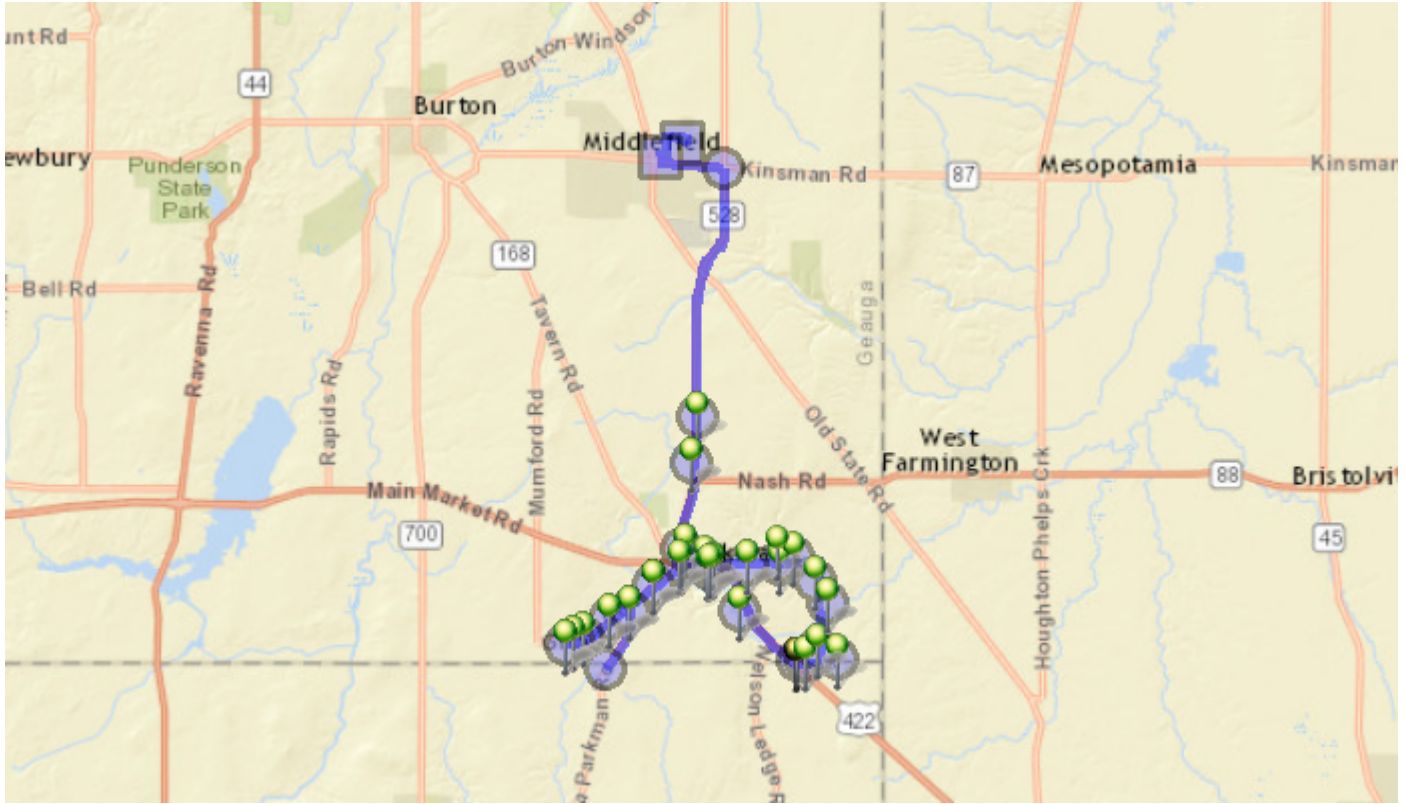

Run - 7 PM-Secondary

8/1/2017 - ∞

Driver: Tucholski, Vanessa N

Vehicle: 07

Mon, Tue, Wed, Thu, Fri

Time: 1 hr 4 min

Distance: 30.12 mi

Students: 0 / 47

Description: Parkman/All Children Day Care

Map

2:30 PM - Cardinal Middle School / 16175 ALMEDA Drive

2:35 PM - / Madison Rd & Kinsman Rd

2:40 PM - 17131 Madison RD 1 Dropoff

2:42 PM - 17506 Madison RD 2 Dropoff

2:47 PM - 16205 McCall Rd 3 Dropoff

2:49 PM - 15950 McCall Rd 5 Dropoff

2:51 PM - 15580 GROVE RD 2 Dropoff

2:56 PM - 15320 Grove Rd 2 Dropoff

2:56 PM - 15254 Grove Rd 2 Dropoff

2:56 PM - 15199 GROVE RD 3 Dropoff

3:00 PM - 15730 McCall Rd 3 Dropoff

3:03 PM - Turn Around / 12974 Oh 88	
3:04 PM - Turn Around / Vernon Dr & Grand River Dr	3 Dropoff
3:04 PM - 18385 Grand River Dr	2 Dropoff
3:07 PM - 16759 Main Market Rd	2 Dropoff
3:11 PM - 17162 REYNOLDS RD	1 Dropoff
3:11 PM - 17222 REYNOLDS RD	2 Dropoff
3:13 PM - 17530 REYNOLDS RD	1 Dropoff
3:14 PM - 19070 HOBART RD	2 Dropoff
3:16 PM - 18731 Hobart RD	2 Dropoff
3:17 PM - 18480 Hobart Rd	1 Dropoff
3:19 PM - 17100 Farmington Rd	1 Dropoff
3:20 PM - 17033 Farmington Rd	1 Dropoff
3:20 PM - Owen Rd / 16989 Farmington Rd	1 Dropoff
3:21 PM - 16731 Farmington Rd	2 Dropoff
3:23 PM - 16384 Main Market Rd	1 Dropoff
3:25 PM - All Around Children / 18205 Madison Rd	2 Dropoff
3:30 PM - Turn Left / Madison Rd & Kinsman Rd	
3:34 PM - A J Jordak / 16000 E HIGH ST	