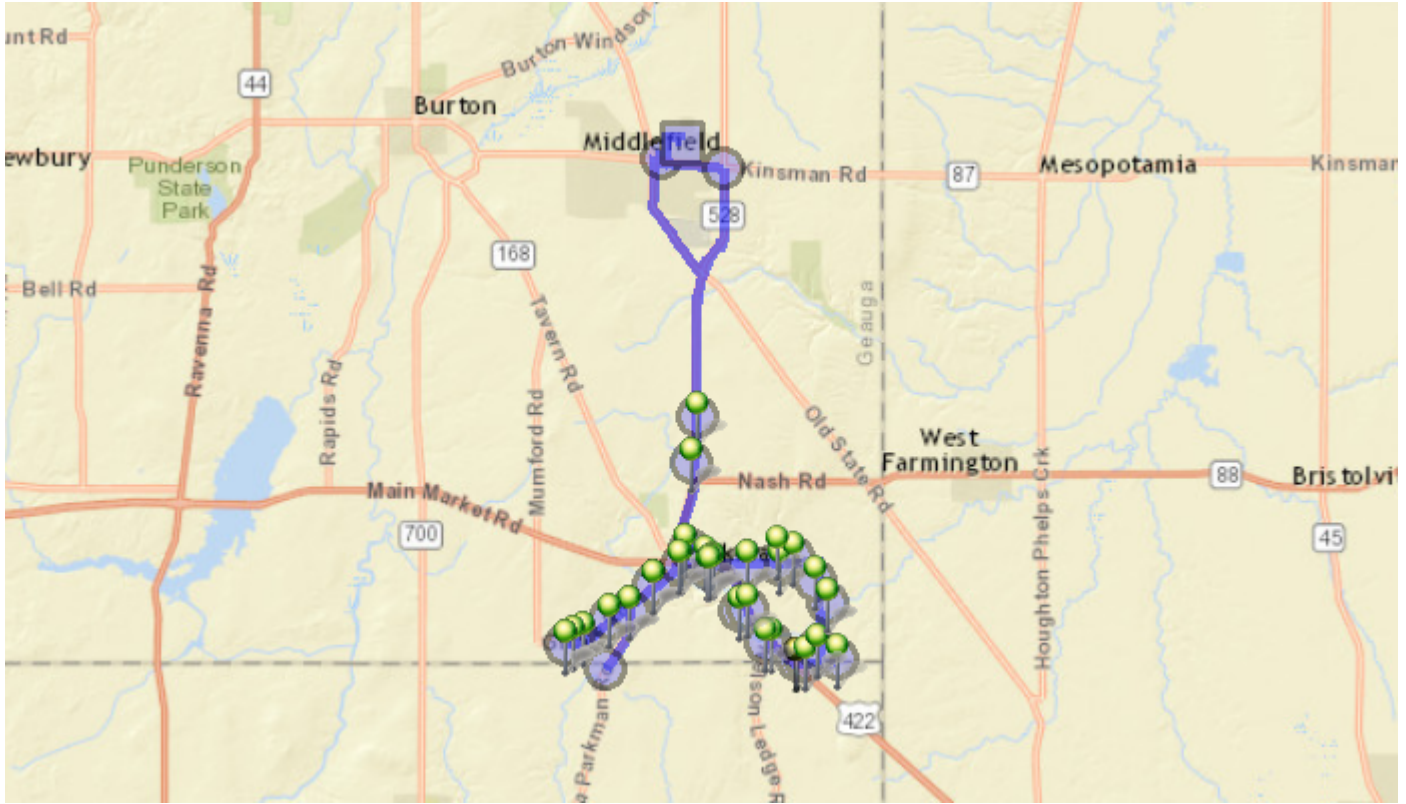

Description: Parkman/All Children Day Care

Map

5:55 AM - Bus Garage / 16000 East HIGH St

6:10 AM - 15950 McCall Rd 5 Pickup

6:14 AM - 15320 Grove Rd 2 Pickup

6:14 AM - 15254 Grove Rd 2 Pickup

6:15 AM - 15199 GROVE RD 3 Pickup

6:17 AM - 15580 GROVE RD 2 Pickup

6:19 AM - 15730 McCall Rd 3 Pickup

6:22 AM - Turn Around / 12974 Oh 88

6:22 AM - 16205 Mccall Rd 3 Pickup

6:23 AM - Turn Around / Vernon Dr & Grand River Dr 3 Pickup

6:23 AM - 18385 Grand River Dr 2 Pickup

2:47 PM - 16205 McCall Rd 3 Dropoff

2:49 PM - 15950 McCall Rd 5 Dropoff

2:51 PM - 15580 GROVE RD 2 Dropoff

2:56 PM - 15320 Grove Rd 2 Dropoff

2:56 PM - 15254 Grove Rd 2 Dropoff

2:56 PM - 15199 GROVE RD 3 Dropoff

3:00 PM - 15730 McCall Rd 3 Dropoff

3:03 PM - Turn Around / 12974 Oh 88	
3:04 PM - Turn Around / Vernon Dr & Grand River Dr	3 Dropoff
3:04 PM - 18385 Grand River Dr	2 Dropoff
3:07 PM - 16759 Main Market Rd	2 Dropoff
3:11 PM - 17162 REYNOLDS RD	1 Dropoff
3:11 PM - 17222 REYNOLDS RD	2 Dropoff
3:13 PM - 17530 REYNOLDS RD	1 Dropoff
3:14 PM - 19070 HOBART RD	2 Dropoff
3:16 PM - 18731 Hobart RD	2 Dropoff
3:17 PM - 18480 Hobart Rd	1 Dropoff
3:19 PM - 17100 Farmington Rd	1 Dropoff
3:20 PM - 17033 Farmington Rd	1 Dropoff
3:20 PM - Owen Rd / 16989 Farmington Rd	1 Dropoff
3:21 PM - 16731 Farmington Rd	2 Dropoff
3:23 PM - 16384 Main Market Rd	1 Dropoff
3:25 PM - All Around Children / 18205 Madison Rd	2 Dropoff
3:30 PM - Turn Left / Madison Rd & Kinsman Rd	
3:34 PM - A J Jordak / 16000 E HIGH ST	