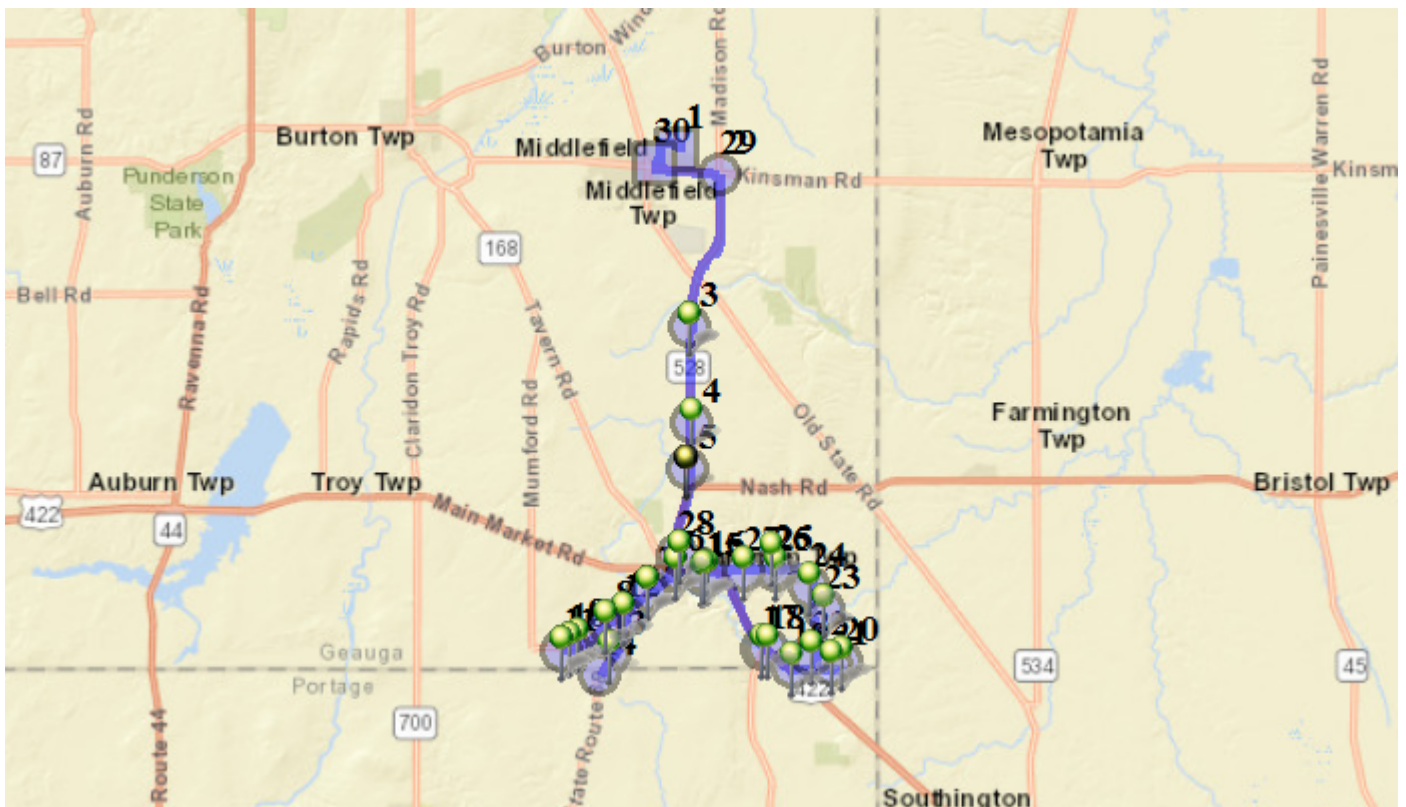

Run - 26 PM-Secondary(was Bus #7)

7/1/2018 - 6/30/2019

Driver:

Vehicle: 26

Mon, Tue, Wed, Thu, Fri

Time: 1 hr 16 min

Distance: 30.52 mi

Students: 0 / 45

Description: Parkman/All Children Day Care

Map

#1 - 2:30 PM - Cardinal Middle School / 16175 ALMEDA Drive

#2 - 2:35 PM - Turn Right / Madison Rd & Kinsman Rd

#3 - 2:37 PM - 16310 MADISON RD

#4 - 2:39 PM - 17131 Madison RD

#5 - 2:41 PM - 17506 Madison RD

#6 - 2:46 PM - 16205 Mccall Rd