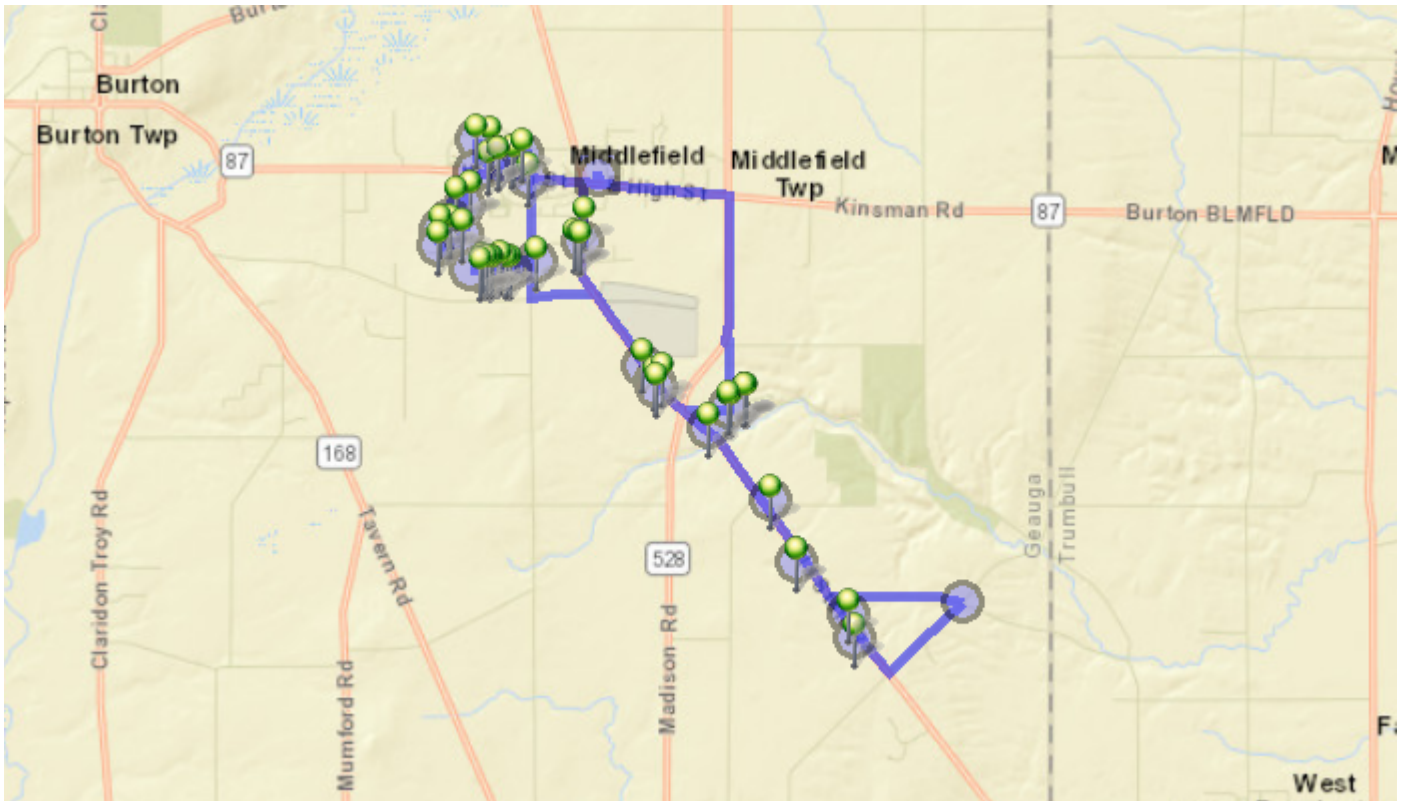

**#25 - 8:17 AM - Bus Stop / 15555 CLOVERDALE DR**

**#26 - 8:17 AM - Bus Stop / 15600 Cloverdale**

**#27 - 8:17 AM - Bus Stop / 15646 Cloverdale Dr**

**#28 - 8:20 AM - Lake/87 / W High St & Lake Ave**

**#29 - 8:22 AM - A J Jordak Elementary School / 16000 E HIGH ST**

## Run - 27 PM-Elementary-was Bus 29

7/1/2018 - 6/30/2019

Driver: Springer, Petra M

Vehicle: 27

Mon, Tue, Wed, Thu, Fri

Time: 59 min

Distance: 19.19 mi

Students: 0 / 55

Description: Old State-South/Woodsong/Springdale

### Map

#1 - 3:35 PM - A J Jordak Elementary School / 16000 E HIGH ST

#2 - 3:37 PM - Kenwood / Kenwood St & S State Ave

#3 - 3:41 PM - 15283 Lake Ave

#4 - 3:42 PM - Bus Stop / 15646 Cloverdale Dr

#5 - 3:42 PM - 15628 Cloverdale Dr