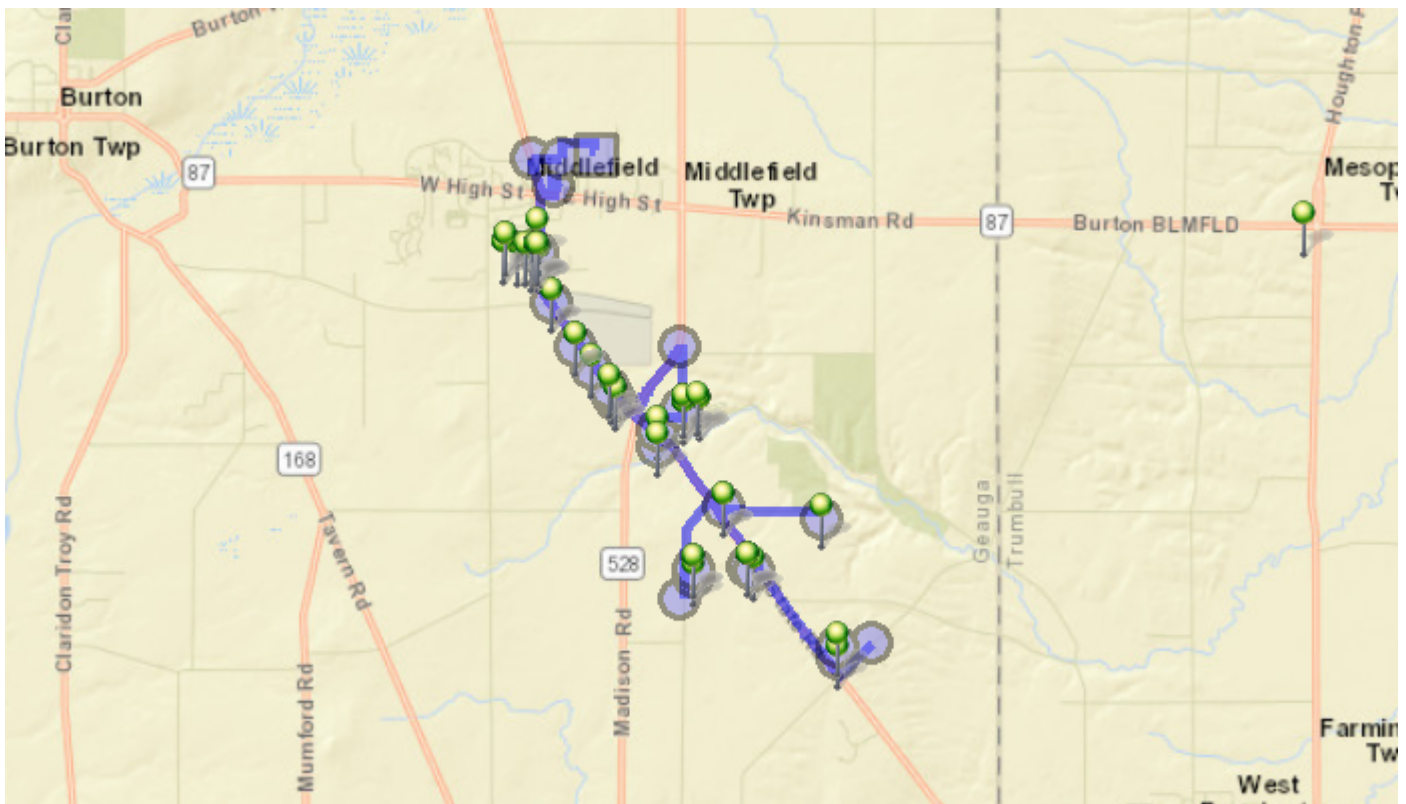

Run - 27 AM-Secondary-was Bus 29

7/1/2018 - 6/30/2019

Driver: Springer, Petra M

Vehicle: 27

Mon, Tue, Wed, Thu, Fri

Time: 49 min

Distance: 16.22 mi

Students: 52 / 0

Description: Old State-South/87 to Hayes

Map

#1 - 6:15 AM - Bus Garage / 16000 East HIGH St

#2 - 6:23 AM - 16020 Old State Rd

#3 - 6:27 AM - 16654 Hosmer Rd

#4 - 6:28 AM - 16575 Hosmer Rd

#5 - 6:28 AM - 16555 Hosmer Rd

#12 - 6:47 AM - 16720 Shedd Rd

#13 - 6:50 AM - 15985 Old State Rd

#14 - 6:52 AM - Trailer Park-Thomas / 15871 Adams Rd

#15 - 6:53 AM - Turn Left / Adams Rd & Madison Rd

#16 - 6:56 AM - 15834 Old State Rd

#17 - 6:56 AM - 15814 Old State Rd

#21 - 3:01 PM - 15834 Old State Rd

#22 - 3:01 PM - 15880 OLD STATE RD

#23 - 3:02 PM - 16020 Old State Rd

#24 - 3:07 PM - 16654 Hosmer Rd

#25 - 3:07 PM - 16575 Hosmer Rd

#26 - 3:07 PM - 16555 Hosmer Rd

#27 - 3:11 PM - 16530 Old State Rd