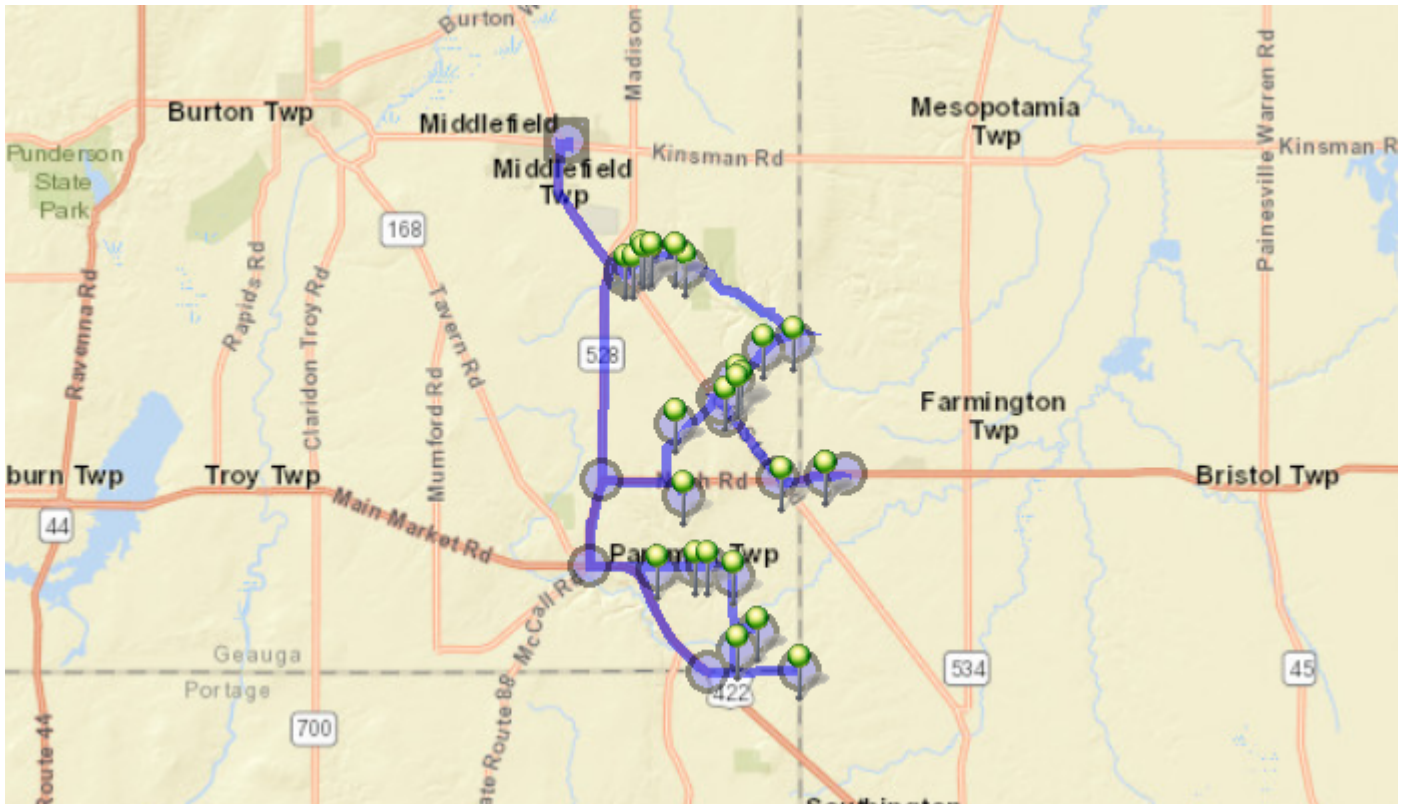

#16 - 8:10 AM - 16939 SWINE CREEK RD

#17 - 8:12 AM - Trailer Park / Swine Creek Rd and Park Dr.

#18 - 8:13 AM - 15961 ADAMS RD

#19 - 8:13 AM - 15980 ADAMS RD

#20 - 8:13 AM - Turn Right / Adams Rd & Old State Rd

#21 - 8:21 AM - 14810 Madison Rd

#22 - 8:26 AM - A J Jordak Elementary School / 16000 E HIGH ST

Run - 28 PM-Elementary

7/1/2018 - 6/30/2019

Driver: Butvin, James F

Vehicle: 28

Mon, Tue, Wed, Thu, Fri

Time: 1 hr 12 min

Distance: 33.26 mi

Students: 0 / 42

Description: Parkman/Trailer Park-Park Dr.

Map

#1 - 3:35 PM - A J Jordak Elementary School / 16000 E HIGH ST

#2 - 3:40 PM - Adams and 608 / Adams Rd & Old State Rd

#3 - 3:40 PM - Rulong, Lillian / 15980 ADAMS RD