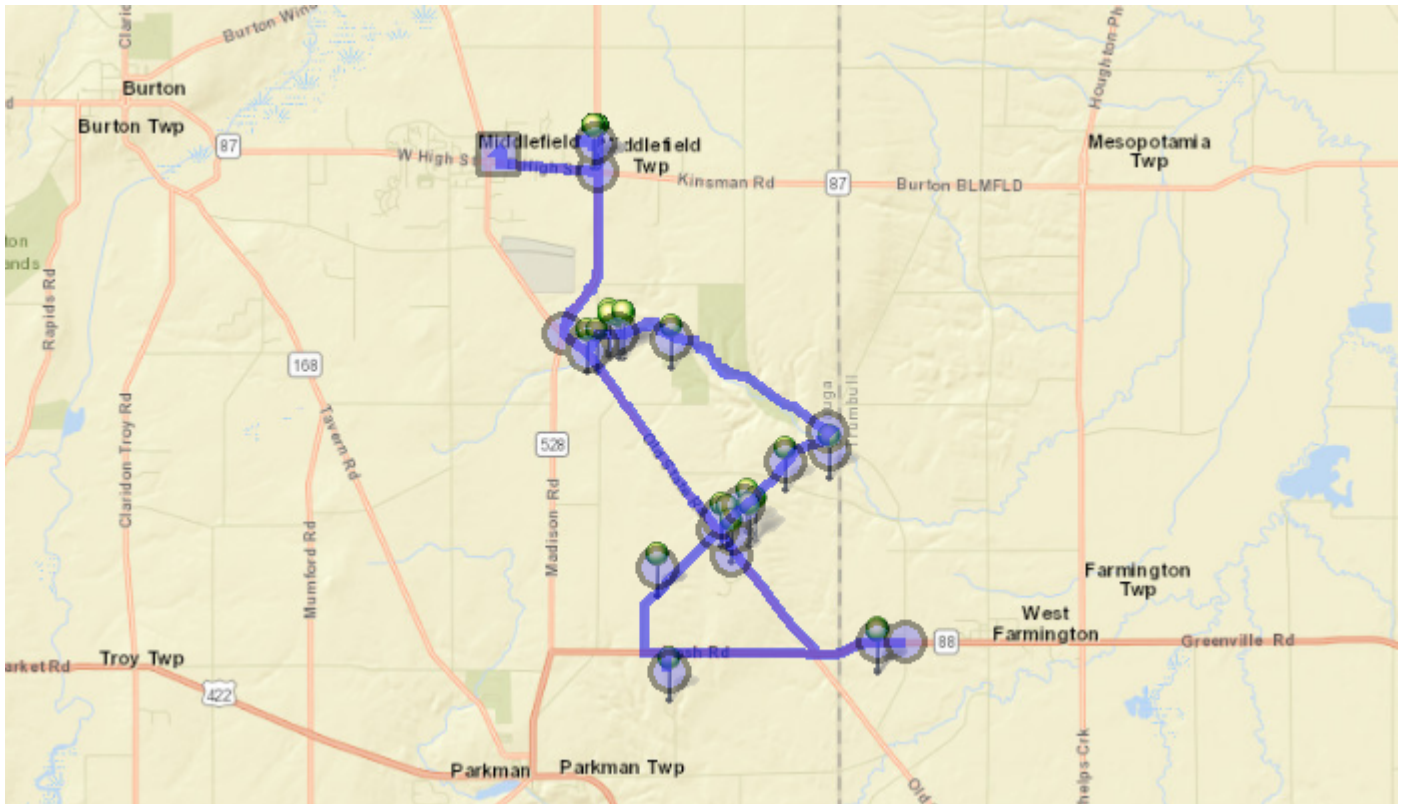

Description: Parkman/Trailer Park-Park Dr.

Map

#1 - 7:25 AM - Bus Garage / 16000 East HIGH St

#2 - 7:27 AM - Turn Right / Kinsman Rd & Madison Rd

#3 - 7:30 AM - Turn Left / Madison Rd & Old State Rd

#4 - 7:40 AM - 17300 BUNDYSBURG RD

#5 - 7:44 AM - 17777 OWEN RD

#6 - 7:51 AM - 5453 Greenville Rd

#7 - 7:52 AM - Turn Around / Greenville Rd & Curtis Middlefield Rd

#8 - 7:59 AM - 17130 Old State Rd.

#9 - 7:59 AM - 17025 OLD STATE RD

#10 - 8:00 AM - Turn Right / Old State Rd & Bundysburg Rd

#16 - 8:10 AM - 16939 SWINE CREEK RD

#17 - 8:12 AM - Trailer Park / Swine Creek Rd and Park Dr.

#18 - 8:13 AM - 15961 ADAMS RD

#19 - 8:13 AM - 15980 ADAMS RD

#20 - 8:13 AM - Turn Right / Adams Rd & Old State Rd

2 Dropoff
Leslein, Jayden (KG) Mon,Wed,Fri
Leslein, Jonah (2) Mon,Wed,Fri

#28 - 4:38 PM - Turn Left / Main Market Rd & Reynolds Rd

#29 - 4:47 PM - Bus Garage / 16000 East HIGH St