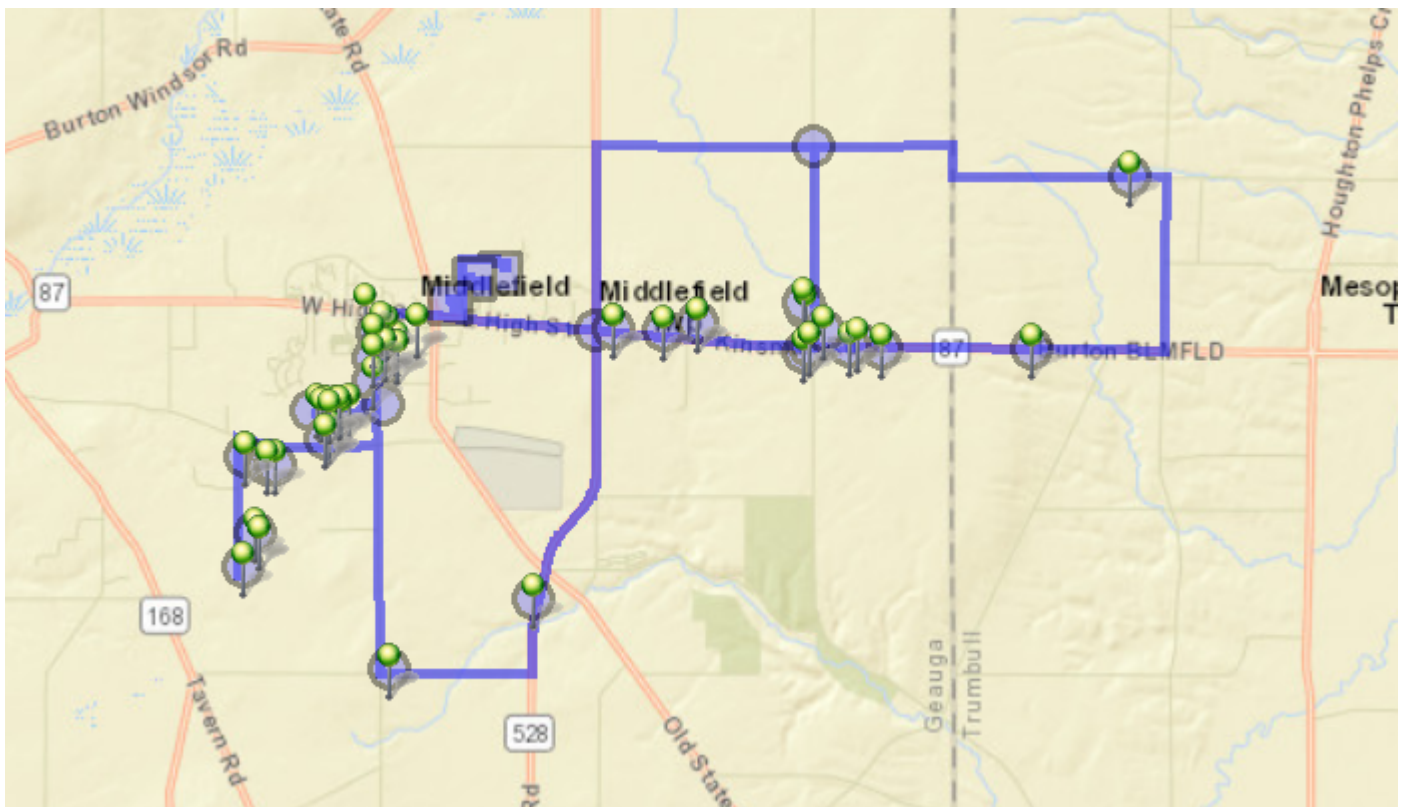

#27 - 6:54 AM - 15092 Lake Ave

#28 - 6:54 AM - Grove / Lake Ave & Grove St

#29 - 6:54 AM - Sperry / Sperry Ln & Lake Ave

#30 - 6:59 AM - Cardinal Middle School / 16175 ALMEDA Drive

Run - 30 PM-Secondary

7/1/2018 - 6/30/2019

Driver: Callison, Paula B

Vehicle: 30

Mon, Tue, Wed, Thu, Fri

Time: 1 hr 20 min

Distance: 27.52 mi

Students: 0 / 62

Description: Kinsman/Newcomb/Georgia

Map

#1 - 2:05 PM - Cardinal Middle School / 16175 ALMEDA Drive

#2 - 2:11 PM - Cardinal High School / 14785 THOMPSON AVE

#3 - 2:16 PM - Sperry Ln. / Lake Ave & Sperry Ln

#4 - 2:16 PM - Grove St. / Lake Ave & Grove St

#5 - 2:16 PM - 15092 Lake Ave

#6 - 2:17 PM - 15168 Lake Avenue

#7 - 2:19 PM - Cloverdale HS Pick Up / 15400 Cloverdale Dr

#8 - 2:20 PM - 15283 Lake AVE

#9 - 2:22 PM - 15550 Georgia Rd

#10 - 2:22 PM - 15540 Georgia RD