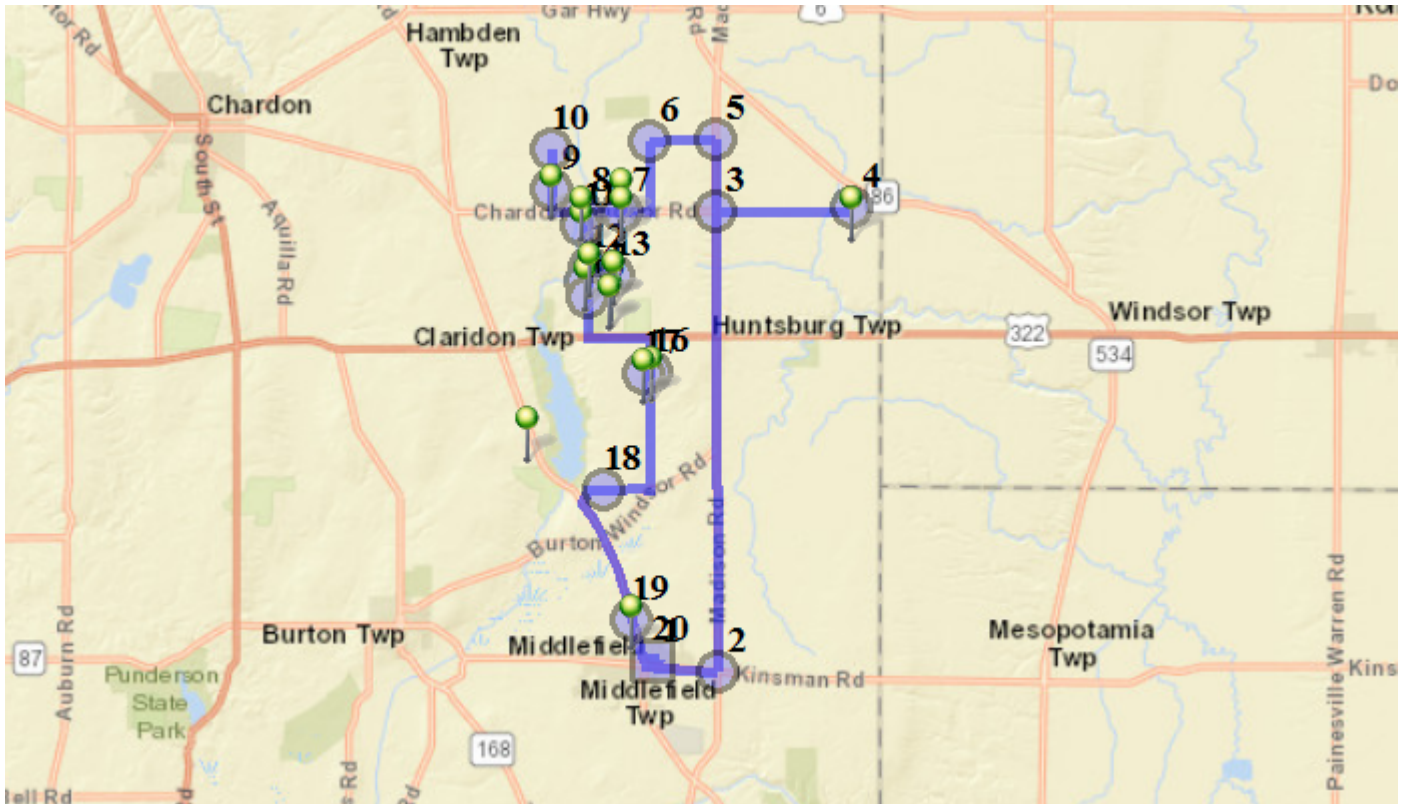

Run - 31 AM-Elementary

7/1/2018 - 6/30/2019

Driver: Strichko, Sandra L

Vehicle: 31

Mon, Tue, Wed, Thu, Fri

Time: 1 hr 2 min

Distance: 29.88 mi

Students: 16 / 0

Description: Huntsburg/Middlefield

Map

#1 - 7:25 AM - Bus Garage / 16000 East HIGH St

#2 - 7:29 AM - 87 and 528 / Kinsman Rd & Madison Rd

#3 - 7:35 AM - Turn Right / Chardon Windsor Rd & Madison Rd

#4 - 7:43 AM -17670 Chardon-Windsor RD

#5 - 7:50 AM - Turn Left / Madison Rd & Hautala Rd

#6 - 7:53 AM - Turn Right / Hautala Rd & Clay St

#7 - 7:56 AM - 15790 Chardon Windsor Rd

#8 - 7:58 AM - 15444 Chardon-Windsor Rd