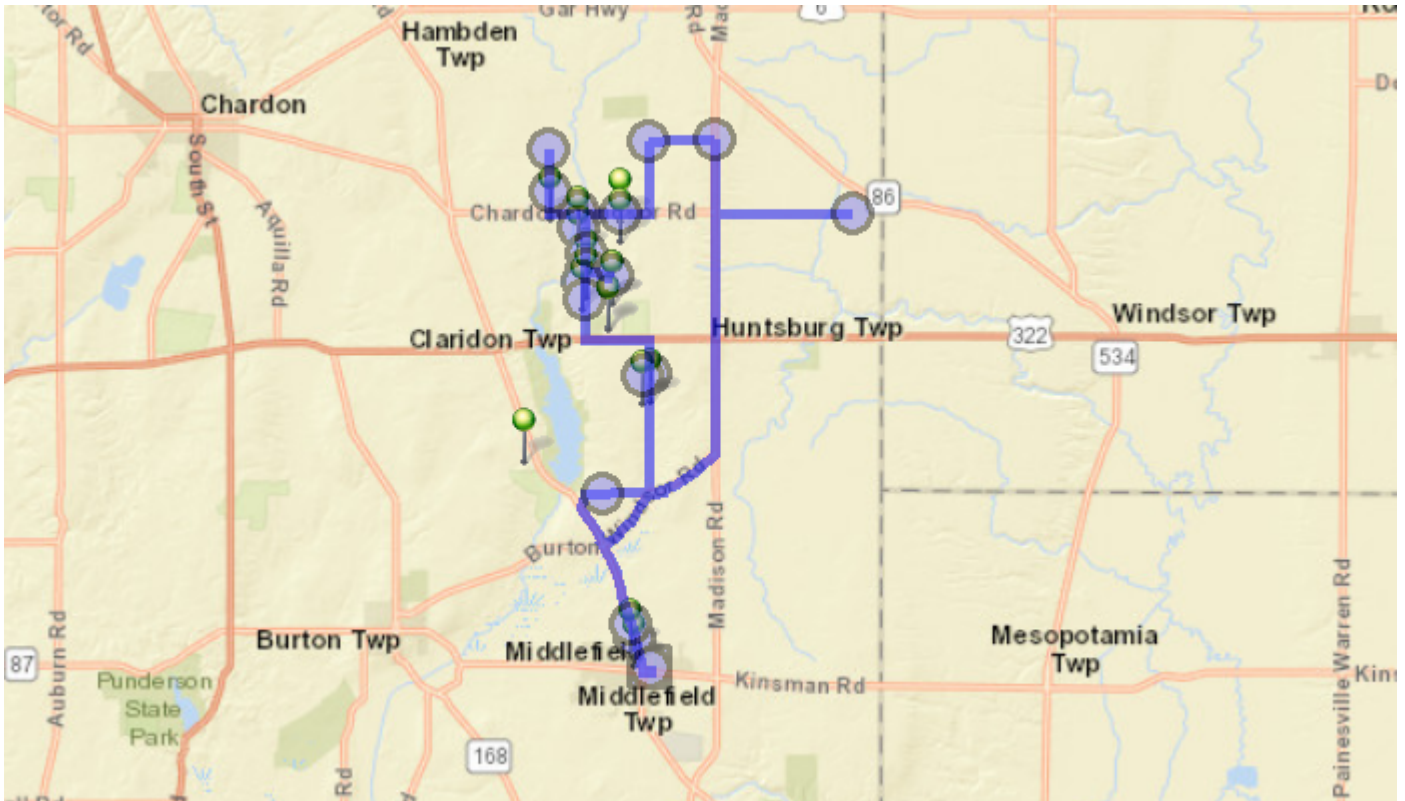

**#15 - 8:08 AM - Windmill Point / Princeton Rd & Stillwell Rd**

**#16 - 8:09 AM - 12621 Clay St**

**#17 - 8:09 AM - 12630 CLAY ST**

**#18 - 8:16 AM - Durkee Rd & Princeton Rd**

**#19 - 8:24 AM - 14550 Old State Rd**

# Run - 31 PM-Elementary

7/1/2018 - 6/30/2019

Driver: Strichko, Sandra L

Vehicle: 31

Mon, Tue, Wed, Thu, Fri

Time: 60 min

Distance: 29.62 mi

Students: 0 / 17

Description: Huntsburg/Middlefield

## Map

#1 - 3:30 PM - A J Jordak Elementary School / 16000 E HIGH ST

#2 - 3:32 PM - 14662 Old State Rd

#3 - 3:33 PM - 14550 Old State Rd

#4 - 3:37 PM - Durkee Rd & Princeton Rd

#5 - 3:47 PM - 117670 Chardon Windsor Rd