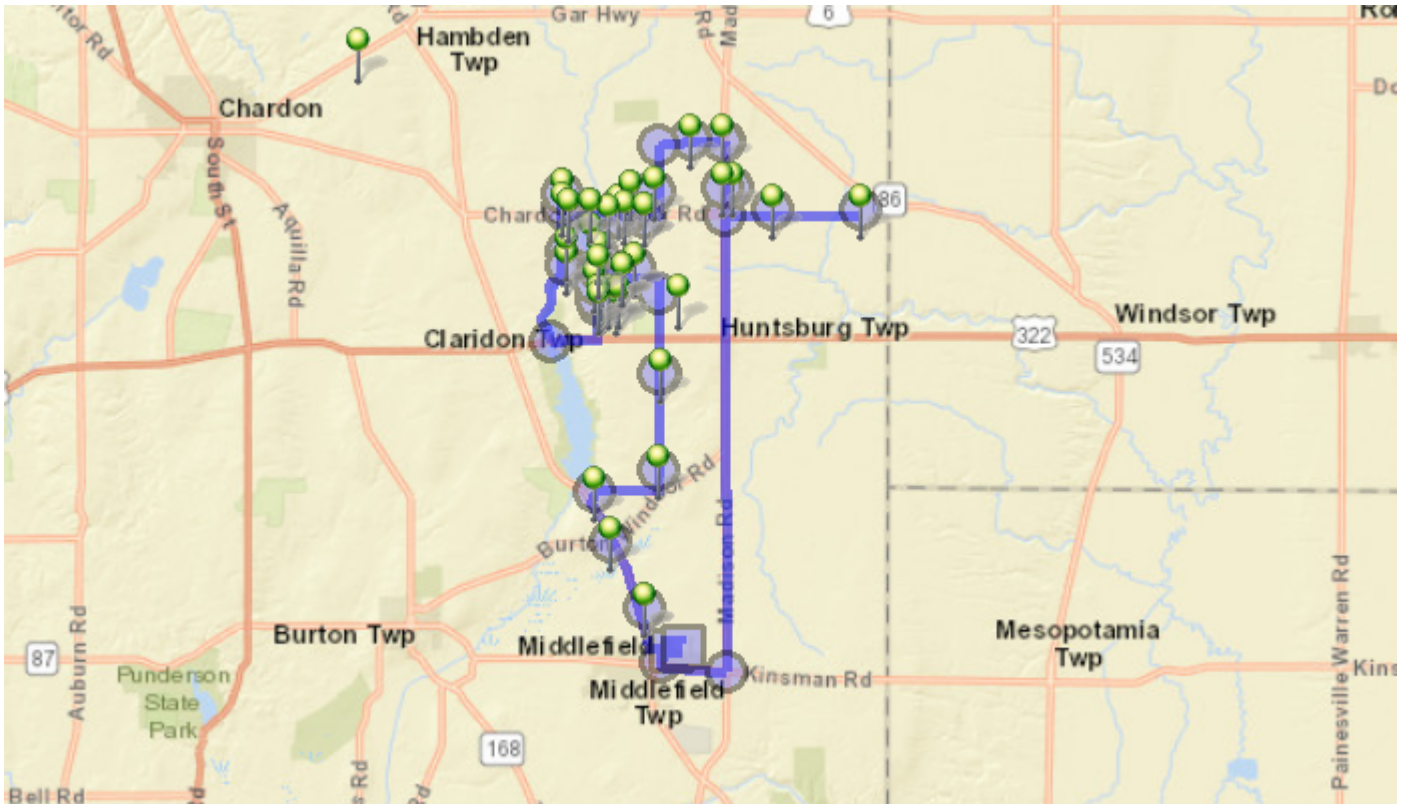

Run - 31 AM-Secondary

7/1/2018 - 6/30/2019

Driver: Strichko, Sandra L

Vehicle: 31

Mon, Tue, Wed, Thu, Fri

Time: 1 hr 16 min

Distance: 31.77 mi

Students: 54 / 0

Description: Huntsburg/Middlefield

Map

#1 - 5:50 AM - Bus Garage / 16000 East HIGH St

#2 - 5:54 AM - 87/ 528 / Kinsman Rd & Madison Rd

#3 - 6:04 AM - 528/Chardon Windsor / Madison Rd & Chardon Windsor Rd

#4 - 6:08 AM - 17670 Chardon-Windsor RD

#5 - 6:11 AM - 16940 Chardon-Windsor Rd

#6 - 6:14 AM - 11185 Madison Road

#7 - 6:14 AM - 11194 MADISON RD

#8 - 6:16 AM - Turn Left / Madison Rd & Hautala Rd