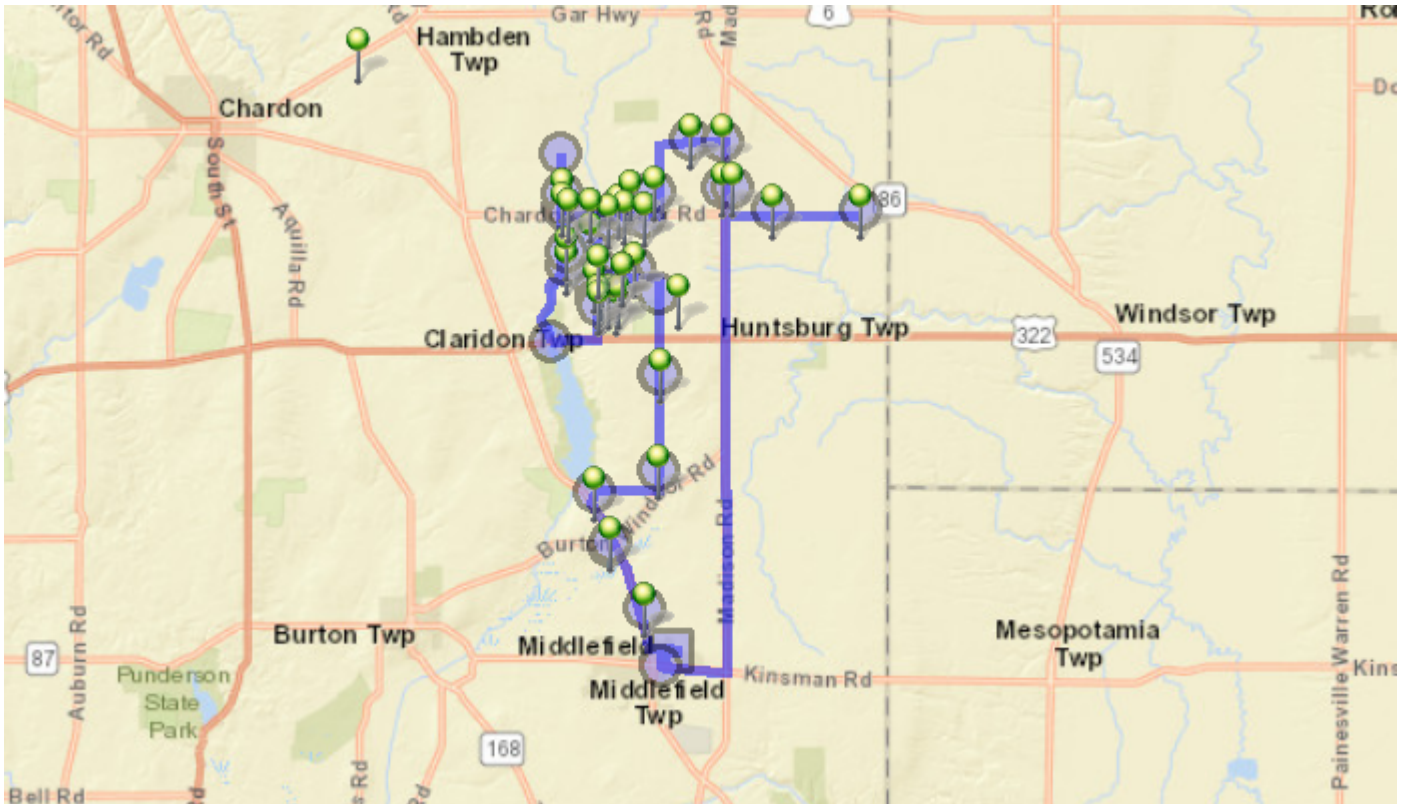

# Run - 31 PM-Secondary

7/1/2018 - 6/30/2019

Driver: Strichko, Sandra L

Vehicle: 31

Mon, Tue, Wed, Thu, Fri

Time: 1 hr 30 min

Distance: 33.16 mi

Students: 0 / 55

Description: Huntsburg/Middlefield

## Map

#1 - 2:05 PM - Bus Garage / 16000 East HIGH St

#2 - 2:35 PM - Cardinal High School / 14785 THOMPSON AVE

#3 - 2:37 PM - 14455 Old State RD

#4 - 2:39 PM - 15583 Burton Windsor Rd

#5 - 2:40 PM - 13906 Old State RD #B

**#17 - 2:57 PM - 12087 Princeton RD**

**#18 - 2:59 PM - Turn Right / Mayfield Rd & Kile Rd**

**#19 - 3:00 PM - 11795 Kile Rd**

**#20 - 3:01 PM - 11679 Kile RD**

**#21 - 3:03 PM - 11345 Kile Road**

**#22 - 3:03 PM - 11281 Kile Rd**