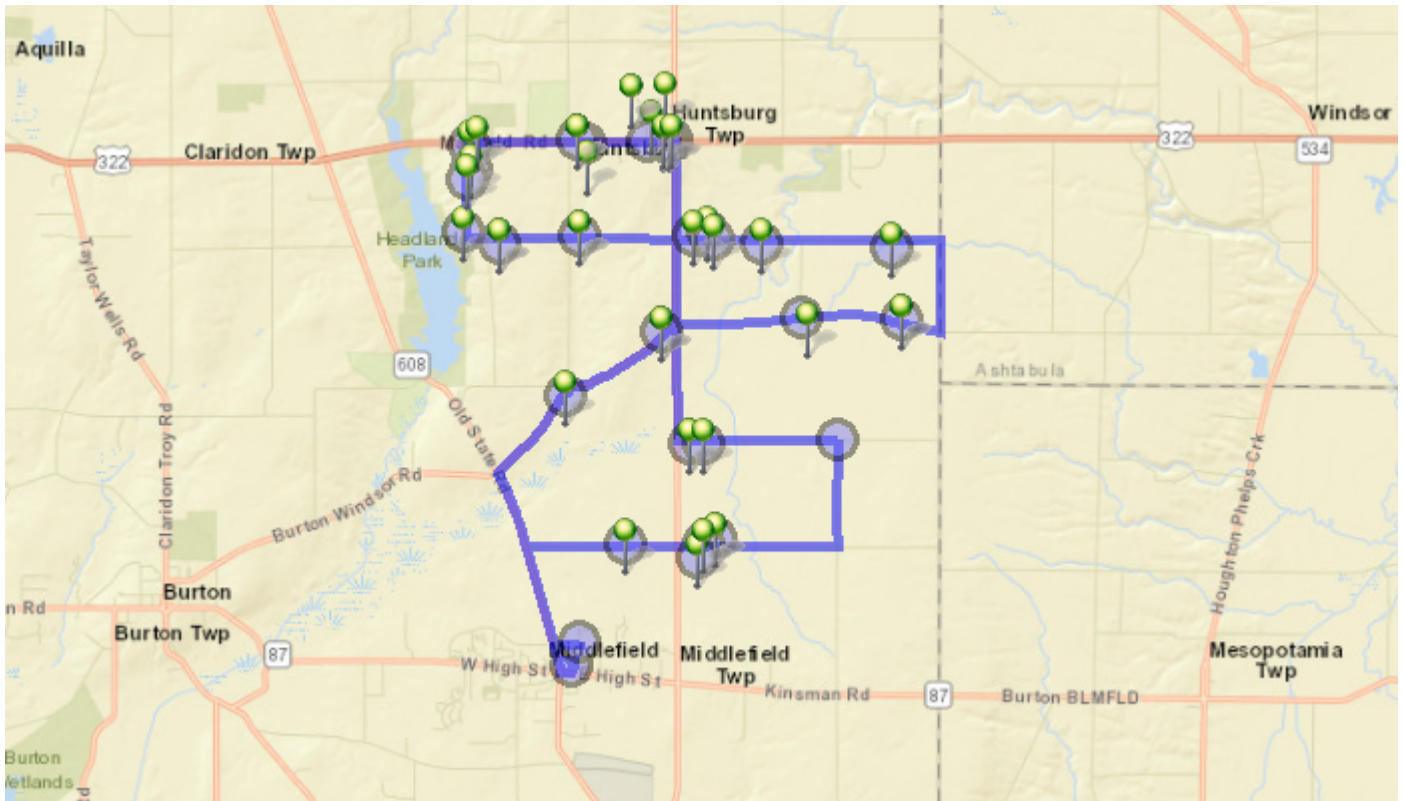

# Run - 6 AM-Secondary

7/1/2018 - 6/30/2019

Driver: Burkey, Patricia A

Vehicle: 06

Mon, Tue, Wed, Thu, Fri

Time: 1 hr 11 min

Distance: 24.92 mi

Students: 41 / 0

Description: Middlefield/Huntsburg

## Map

#1 - 5:50 AM - Bus Garage / 16000 East HIGH St

#2 - 6:00 AM - 15987 BURTON WINDSOR RD

#3 - 6:03 AM - 16490 Burton-Windsor Rd

#4 - 6:09 AM - Huntsburg Town Hall / 16534 MAYFIELD RD

#5 - 6:09 AM - 16529 Mayfield Rd