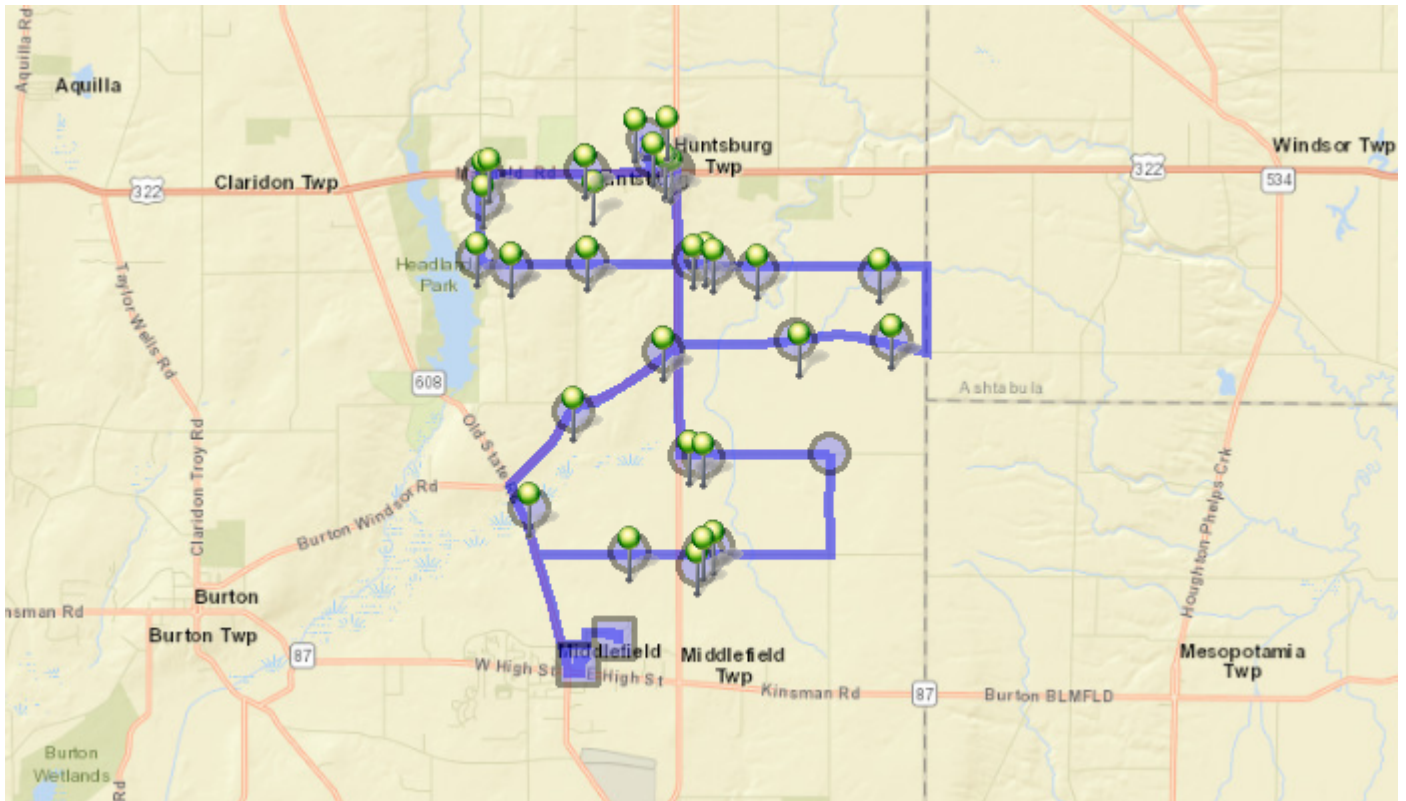

Run - 6 PM Secondary

7/1/2018 - 6/30/2019

Driver: Burkey, Patricia A

Vehicle: 06

Mon, Tue, Wed, Thu, Fri

Time: 1 hr 6 min

Distance: 26.15 mi

Students: 0 / 40

Description: Middlefield/Huntsburg

Map

#1 - 2:34 PM - Cardinal Middle School / 16175 ALMEDA Drive

#2 - 2:41 PM - 14079 Old State Rd

#3 - 2:44 PM - 15987 BURTON WINDSOR RD

#4 - 2:46 PM - 16490 Burton-Windsor Rd

#5 - 2:52 PM - Huntsburg Town Hall / 16534 MAYFIELD RD

#6 - 2:52 PM - 16529 Mayfield Rd

#7 - 2:52 PM - 16494 Mayfield Rd