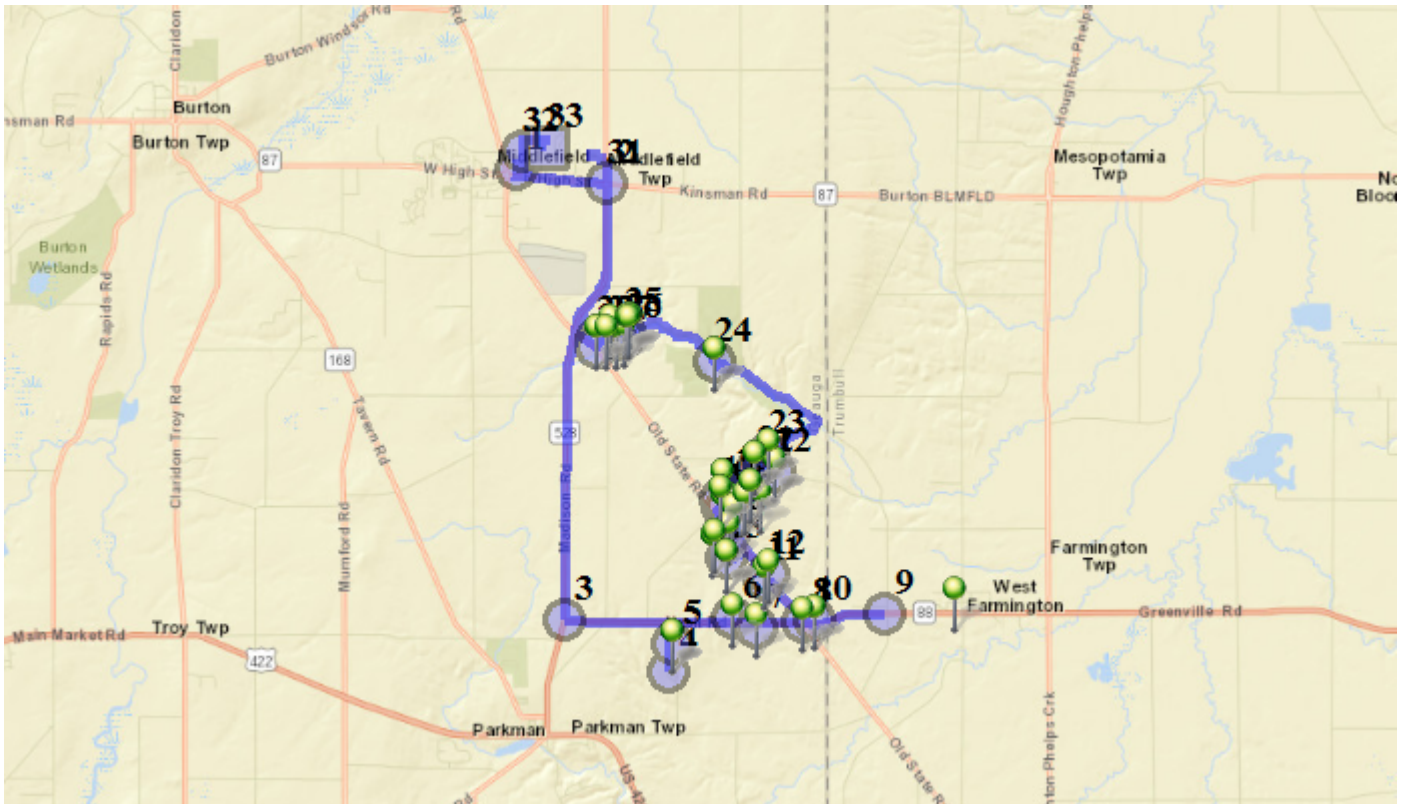

Run - 28 AM-Secondary

7/1/2018 - 6/30/2019

Driver: Butvin, James F

Vehicle: 28

Mon, Tue, Wed, Thu, Fri

Time: 56 min

Distance: 23.73 mi

Students: 58 / 0

Description: Parkman/Trailer Park-Park Dr.

Map

#1 - 6:10 AM - Bus Garage / 16000 East HIGH St

#2 - 6:14 AM - Right Turn / Madison Rd & Kinsman Rd

#3 - 6:21 AM - Turn Left / Nash Rd & Madison Rd

#4 - 6:26 AM - Turn Around / 17964 Owen Rd

#5 - 6:27 AM - 17811 Owen Road

#6 - 6:30 AM - 17290 Nash Rd

#7 - 6:31 AM - 17425 Nash Rd