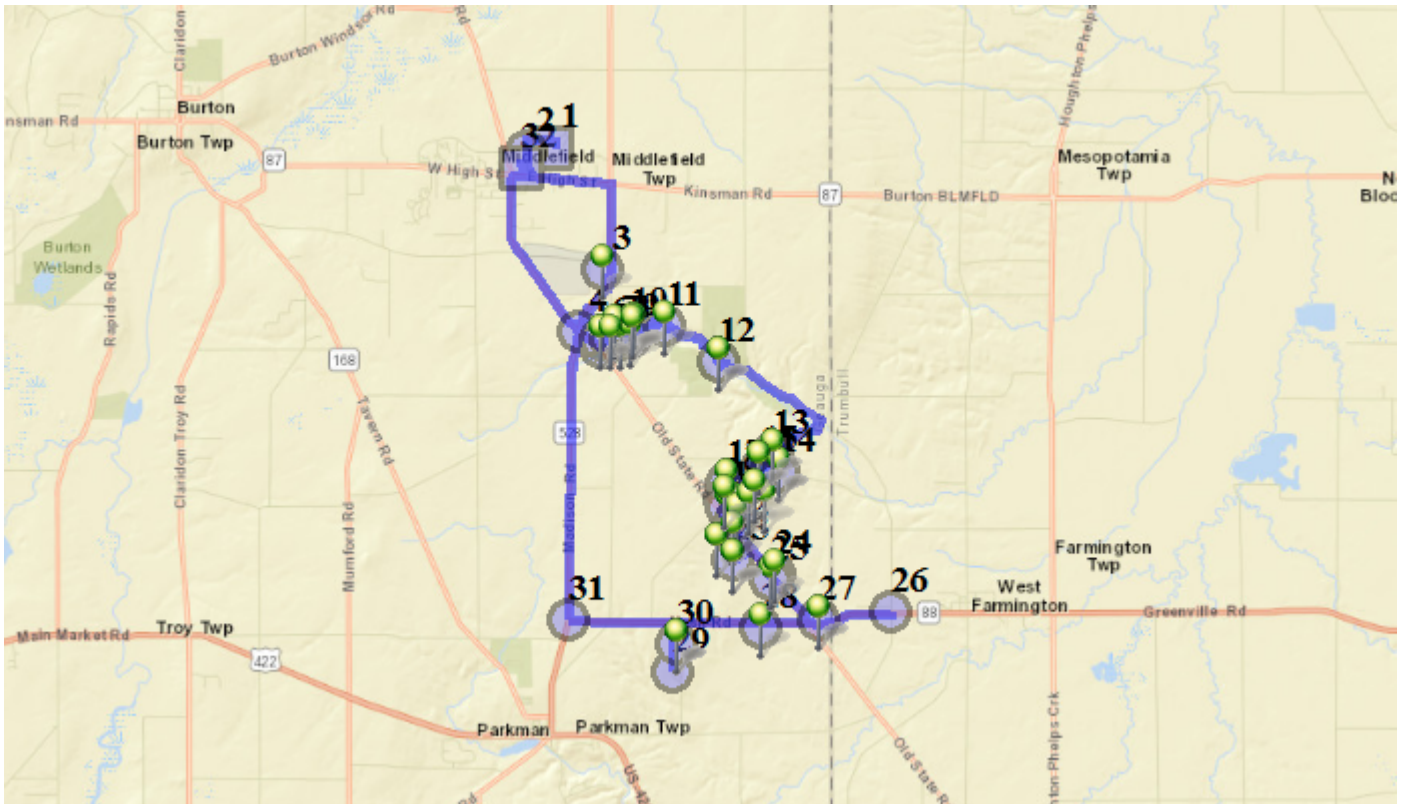

#30 - 6:57 AM - Adams/Old State / Adams Rd & Old State Rd

#31 - 7:02 AM - Turn Left / Kinsman Rd & Madison Rd

#32 - 7:04 AM - CHS / Button St & Thompson Ave

#33 - 7:06 AM - Cardinal Middle School / 16175 ALMEDA Drive

Run - 28 PM-Secondary

7/1/2018 - 6/30/2019

Driver: Butvin, James F

Vehicle: 28

Mon, Tue, Wed, Thu, Fri

Time: 1 hr 23 min

Distance: 22.20 mi

Students: 0 / 54

Description: Parkman/Trailer Park-Park Dr.

Map

#1 - 2:05 PM - Cardinal Middle School / 16175 ALMEDA Drive

#2 - 2:30 PM - CHS / Button St & Thompson Ave

#3 - 2:37 PM - 15520 MADISON RD

#4 - 2:39 PM - Stop / Madison Rd & Old State Rd

#5 - 2:40 PM - Adams/Old State / Adams Rd & Old State Rd

#6 - 2:40 PM - 15980 ADAMS RD

#7 - 2:40 PM - 15961 Adams Rd

#8 - 2:41 PM - 16621 Swine Creek Rd

#9 - 2:41 PM - 16641 Swine Creek Rd

#10 - 2:41 PM - Trailer Park / Unknown Address