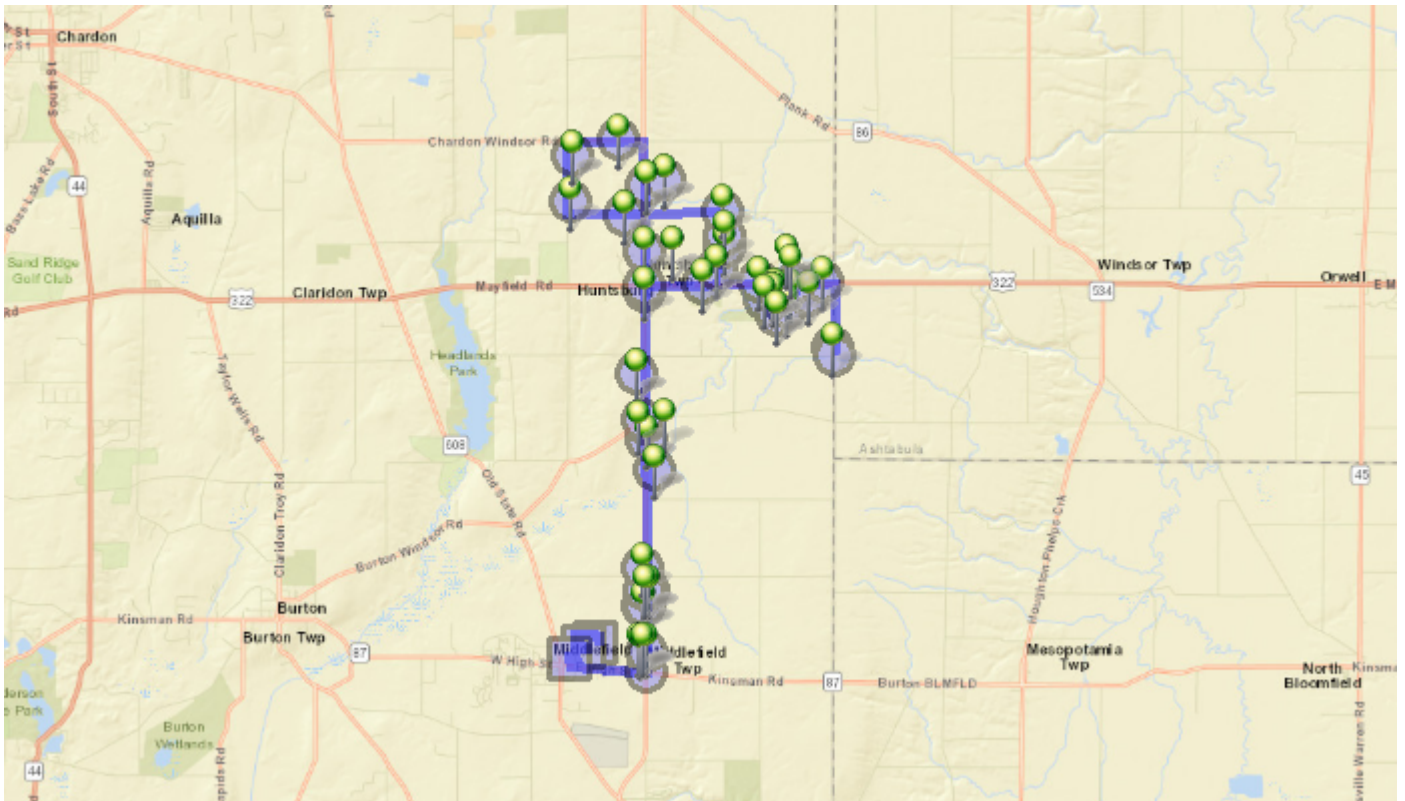

Run - 29 PM-Secondary-was Bus 27

7/1/2018 - 6/30/2019

Driver:

Vehicle:

29

Mon, Tue, Wed, Thu, Fri

Time: 1 hr 10 min

Distance:

28.53 mi

Students: 0 / 65

Description:

Huntsburg/Middlefield

Map

#1 - 2:25 PM - Cardinal Middle School / 16175 ALMEDA Drive

#2 - 2:31 PM - Cardinal High School / 14785 THOMPSON AVE

#3 - 2:36 PM - 87/528 / Kinsman Rd & Madison Rd

#4 - 2:37 PM - Madison Rd & Cottonwood PI