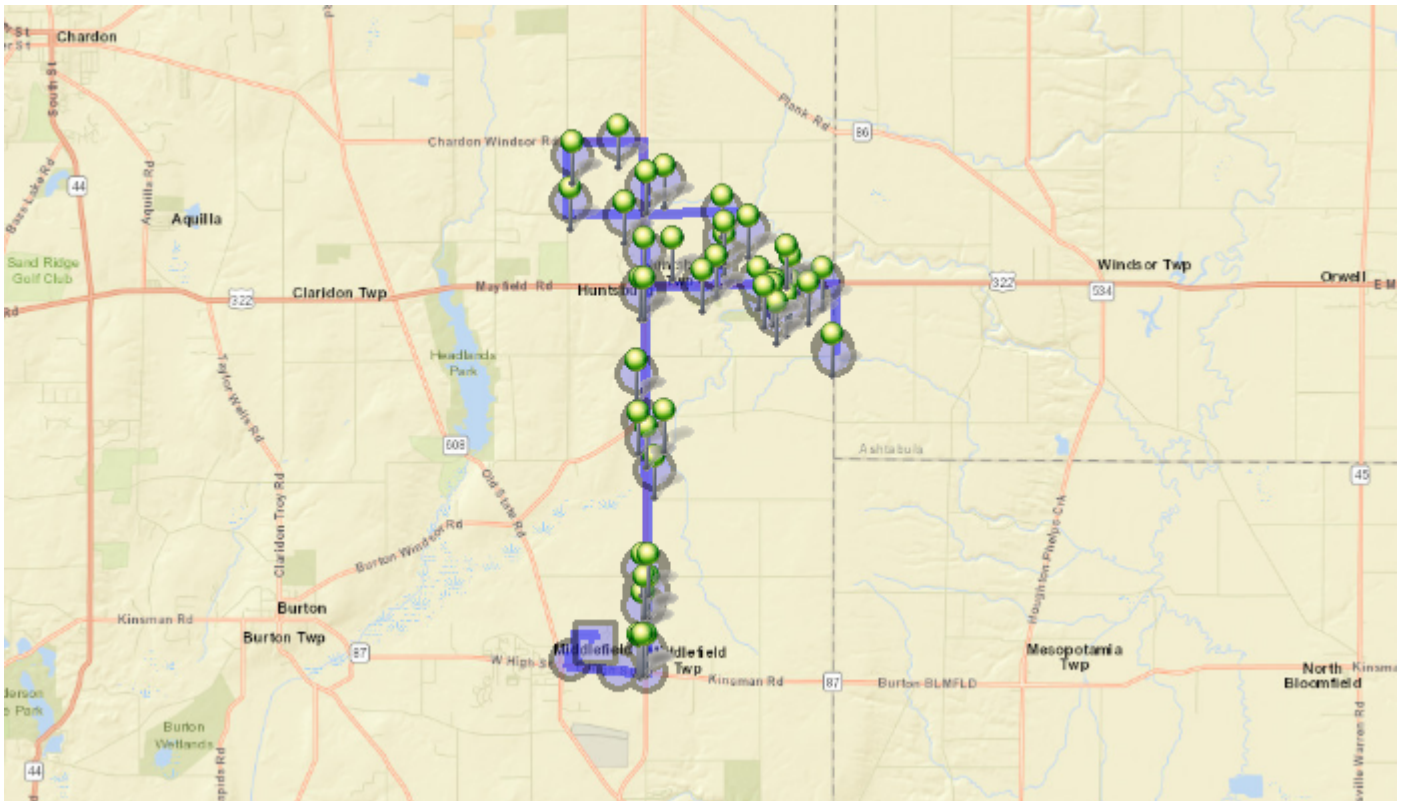

# Run - 29 AM-Secondary-was Bus 27

7/1/2018 - 6/30/2019

Driver:

Vehicle:

29

Mon, Tue, Wed, Thu, Fri

Time: 1 hr 5 min

Distance:

28.52 mi

Students: 64 / 0

Description:

Huntsburg/Middlefield

## Map

#1 - 5:55 AM - Bus Garage / 16000 East HIGH St

#2 - 5:59 AM - 87/528 / Kinsman Rd & Madison Rd

#3 - 6:05 AM - 528/322 / Madison Rd & Mayfield Rd

#4 - 6:07 AM - 6942 MAYFIELD RD

#5 - 6:12 AM - 12778 Townline Rd

#6 - 6:12 AM - Turn Around / Bundysburg Rd & Pioneer Rd

#7 - 6:16 AM - 17802 Mayfield Rd

#8 - 6:16 AM - 17719 Mayfield RD

**#9 - 6:17 AM - Trailwood Rd & Mayfield Rd**

**#10 - 6:17 AM - 12400 East Point DR**