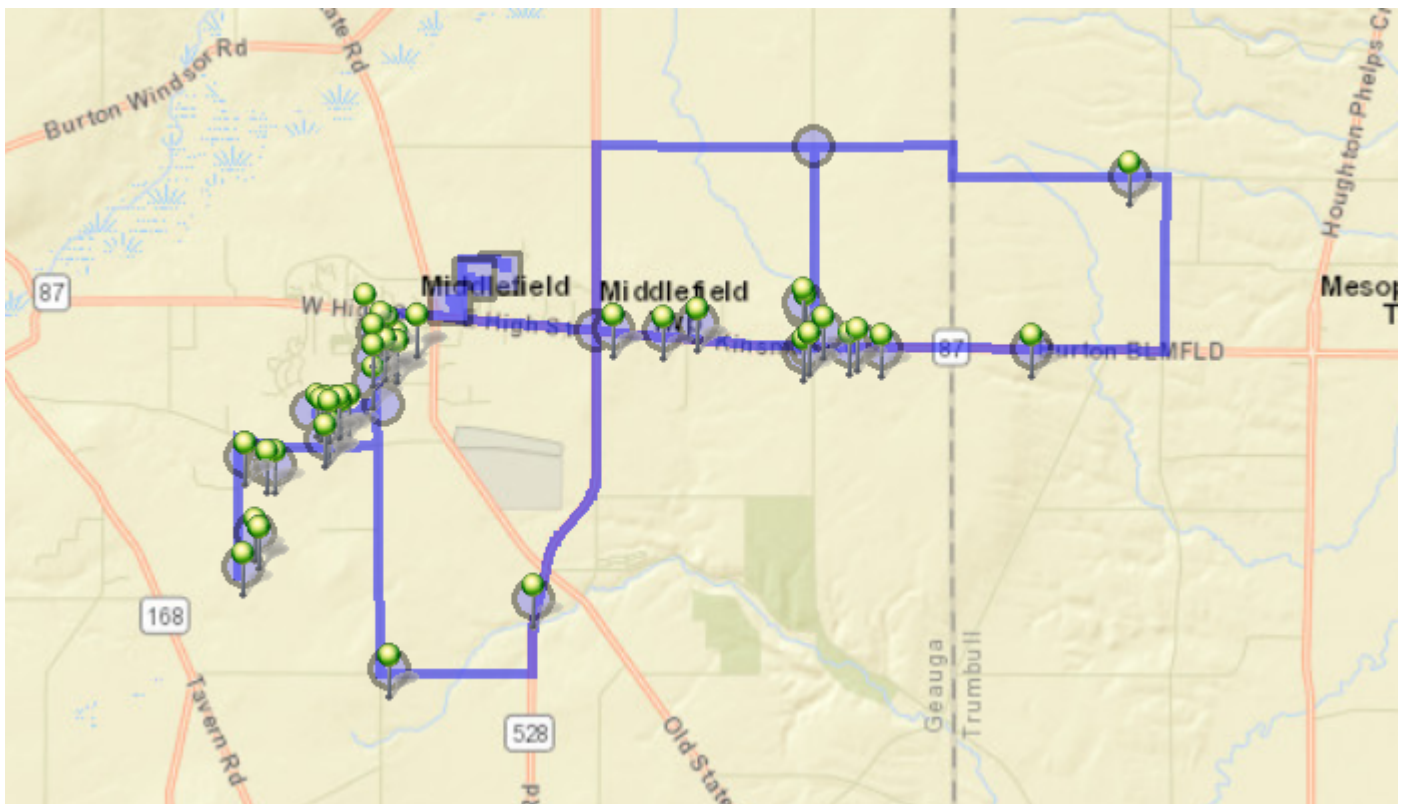

#27 - 6:54 AM - 15092 Lake Ave

#28 - 6:54 AM - Grove / Lake Ave & Grove St

#29 - 6:54 AM - Sperry / Sperry Ln & Lake Ave

#30 - 6:59 AM - Cardinal Middle School / 16175 ALMEDA Drive

Run - 30 PM-Secondary

7/1/2018 - 6/30/2019

Driver: Callison, Paula B

Vehicle: 30

Mon, Tue, Wed, Thu, Fri

Time: 1 hr 20 min

Distance: 27.52 mi

Students: 0 / 62

Description: Kinsman/Newcomb/Georgia

Map

#1 - 2:05 PM - Cardinal Middle School / 16175 ALMEDA Drive

#2 - 2:11 PM - Cardinal High School / 14785 THOMPSON AVE

#3 - 2:16 PM - Sperry Ln. / Lake Ave & Sperry Ln

#4 - 2:16 PM - Grove St. / Lake Ave & Grove St

#5 - 2:16 PM - 15092 Lake Ave

#6 - 2:17 PM - 15168 Lake Avenue

#7 - 2:19 PM - Cloverdale HS Pick Up / 15400 Cloverdale Dr

#8 - 2:20 PM - 15283 Lake AVE

#9 - 2:22 PM - 15550 Georgia Rd

#10 - 2:22 PM - 15540 Georgia RD