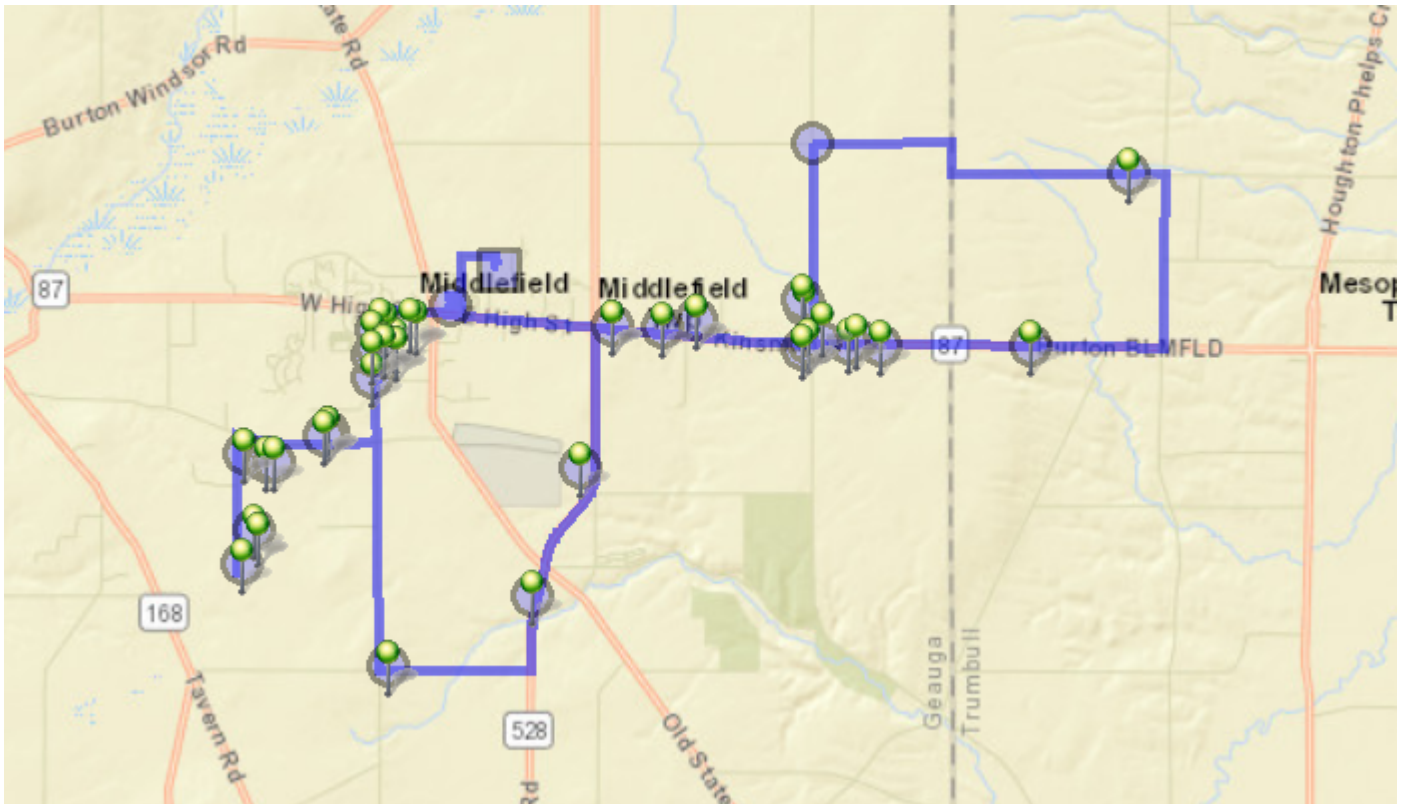

Description: Kinsman/Newcomb/Georgia

Map

#1 - 6:00 AM - Bus Garage / 16000 East HIGH St

#2 - 6:03 AM - / 17347 Kinsman Rd

#3 - 6:03 AM - 17371 Kinsman Rd

#4 - 6:04 AM - 14924 Hayes RD

#5 - 6:04 AM - 14884 Hayes Rd

#13 - 6:24 AM - 16940 Kinsman Rd

#14 - 6:24 AM - 16810 Kinsman Rd

#15 - 6:25 AM -16614 Kinsman RD

#16 - 6:27 AM 15520 MADISON RD

#17 - 6:29 AM - 16028 Madison Rd

#18 - 6:33 AM - 15780 Shedd Rd

#19 - 6:39 AM - 15550 Georgia Rd

#20 - 6:39 AM - 15540 Georgia RD

#21 - 6:44 AM - 15865 Chipmunk Ln

#22 - 6:45 AM - 15819 Chipmunk Ln

#23 - 6:49 AM - 15475 CHIPMUNK LN

#24 - 6:50 AM - 15335 Georgia Rd

#25 - 6:50 AM - 15345 Georgia Rd

#26 - 6:53 AM -15168 Lake Avenue

#5 - 2:16 PM - 15092 Lake Ave

#6 - 2:17 PM - 15168 Lake Avenue

#7 - 2:19 PM - Cloverdale HS Pick Up / 15400 Cloverdale Dr

#8 - 2:20 PM - 15283 Lake AVE

#9 - 2:22 PM - 15550 Georgia Rd

#10 - 2:22 PM - 15540 Georgia RD