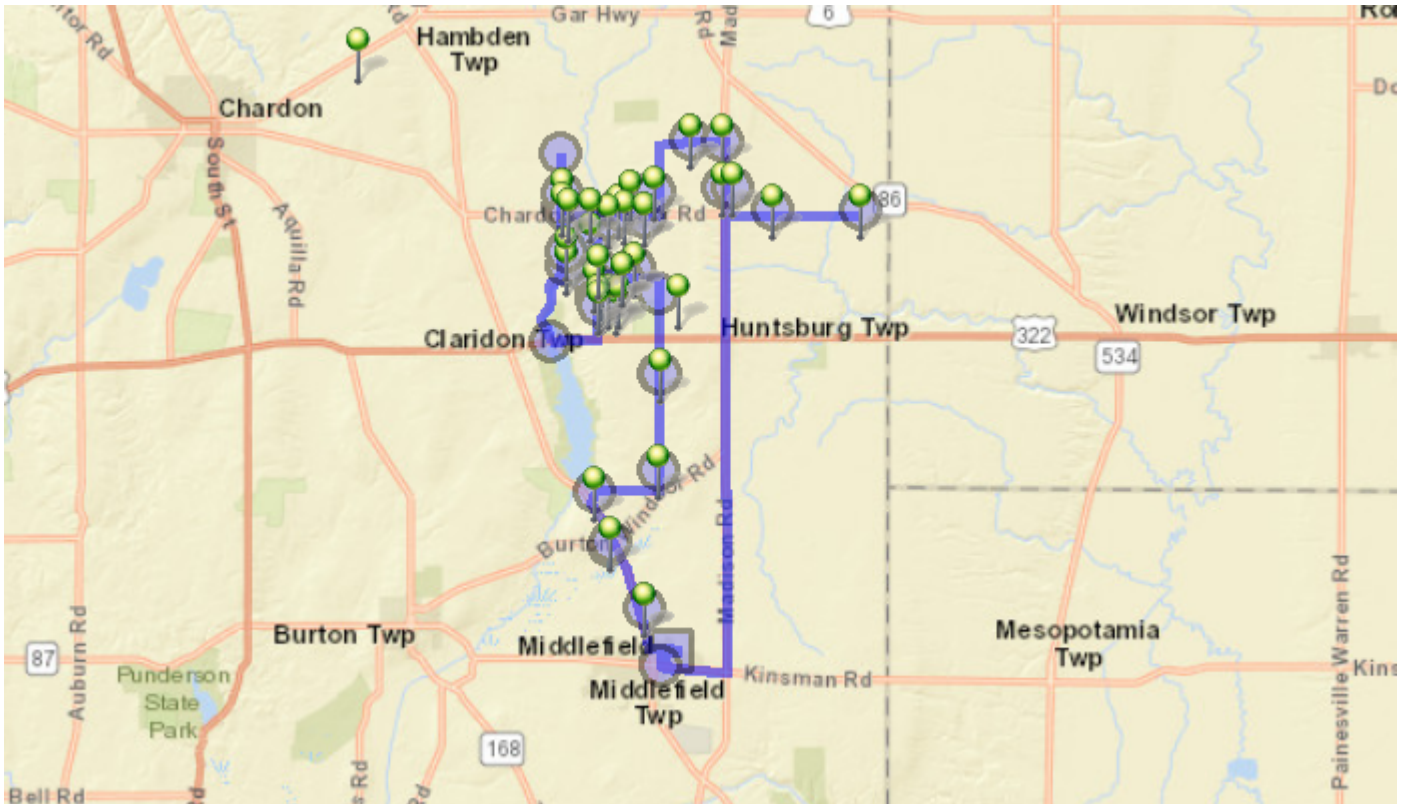

Run - 31 PM-Secondary

7/1/2018 - 6/30/2019

Driver: Strichko, Sandra L

Vehicle: 31

Mon, Tue, Wed, Thu, Fri

Time: 1 hr 30 min

Distance: 33.16 mi

Students: 0 / 55

Description: Huntsburg/Middlefield

Map

#1 - 2:05 PM - Bus Garage / 16000 East HIGH St

#2 - 2:35 PM - Cardinal High School / 14785 THOMPSON AVE

#3 - 2:37 PM - 14455 Old State RD

#4 - 2:39 PM - 15583 Burton Windsor Rd

#5 - 2:40 PM - 13906 Old State RD #B

#6 - 2:42 PM - 15480 Durkee Rd

#7 - 2:44 PM - 13330 Clay St

#8 - 2:45 PM - 12630 Clay St

8/6/2018 7:50:15 AM