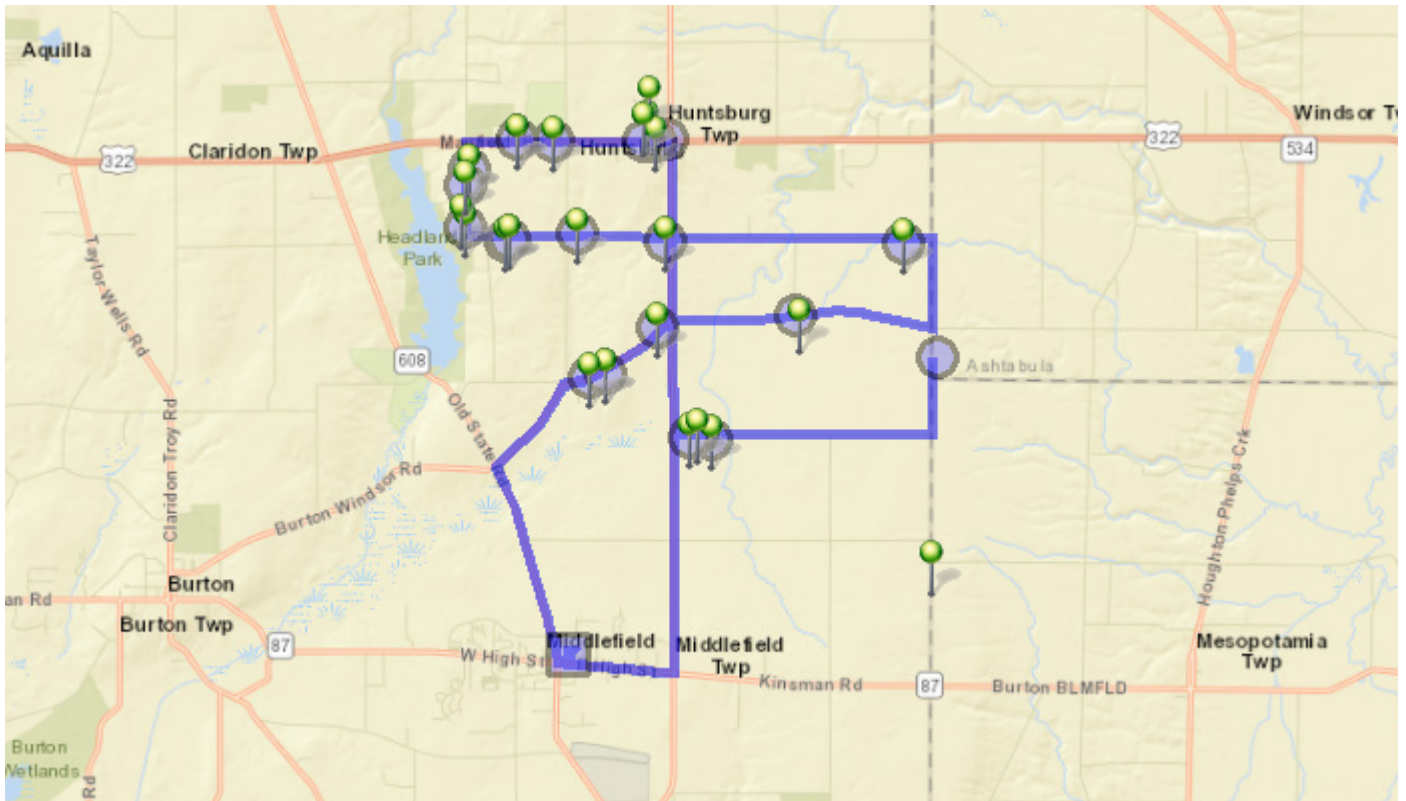

Run - 6 AM-Elementary

7/1/2018 - 6/30/2019

Driver: Burkey, Patricia A

Vehicle: 06

Mon, Tue, Wed, Thu, Fri

Time: 1 hr 17 min

Distance: 28.19 mi

Students: 27 / 0

Description: Middlefield/Huntsburg

Map

#1 - 7:15 AM - Bus Garage / 16000 East HIGH St

#2 - 7:26 AM - 16185 Burton Windsor Rd

#3 - 7:26 AM - 16221 Burton-Windsor Rd

#4 - 7:28 AM - 16490 Burton-Windsor Rd

#5 - 7:34 AM - Huntsburg Town Hall / 16534 MAYFIELD RD

#6 - 7:34 AM - 16471 Mayfield Rd

#7 - 7:35 AM - Zrolka Dr & Mayfield Rd

#8 - 7:37 AM - 15958 Mayfield Rd

#9 - 7:38 AM - 15760 Mayfield RD

#10 - 7:40 AM - 12491 Princeton Rd

#11 - 7:41 AM - 12566 Princeton Rd

#12 - 7:42 AM -12722 Princeton Rd

#13 - 7:44 AM - 15679 Pioneer RD

#14 - 7:44 AM - 15719 PIONEER RD

#15 - 7:46 AM - 16066 Pioneer Road

#16 - 7:48 AM - 16505 PIONEER RD

#17 - 7:55 AM - 17755 Pioneer RD

#18 - 8:00 AM - Corner Hayes Rd / Burton Windsor Rd & Hayes Rd