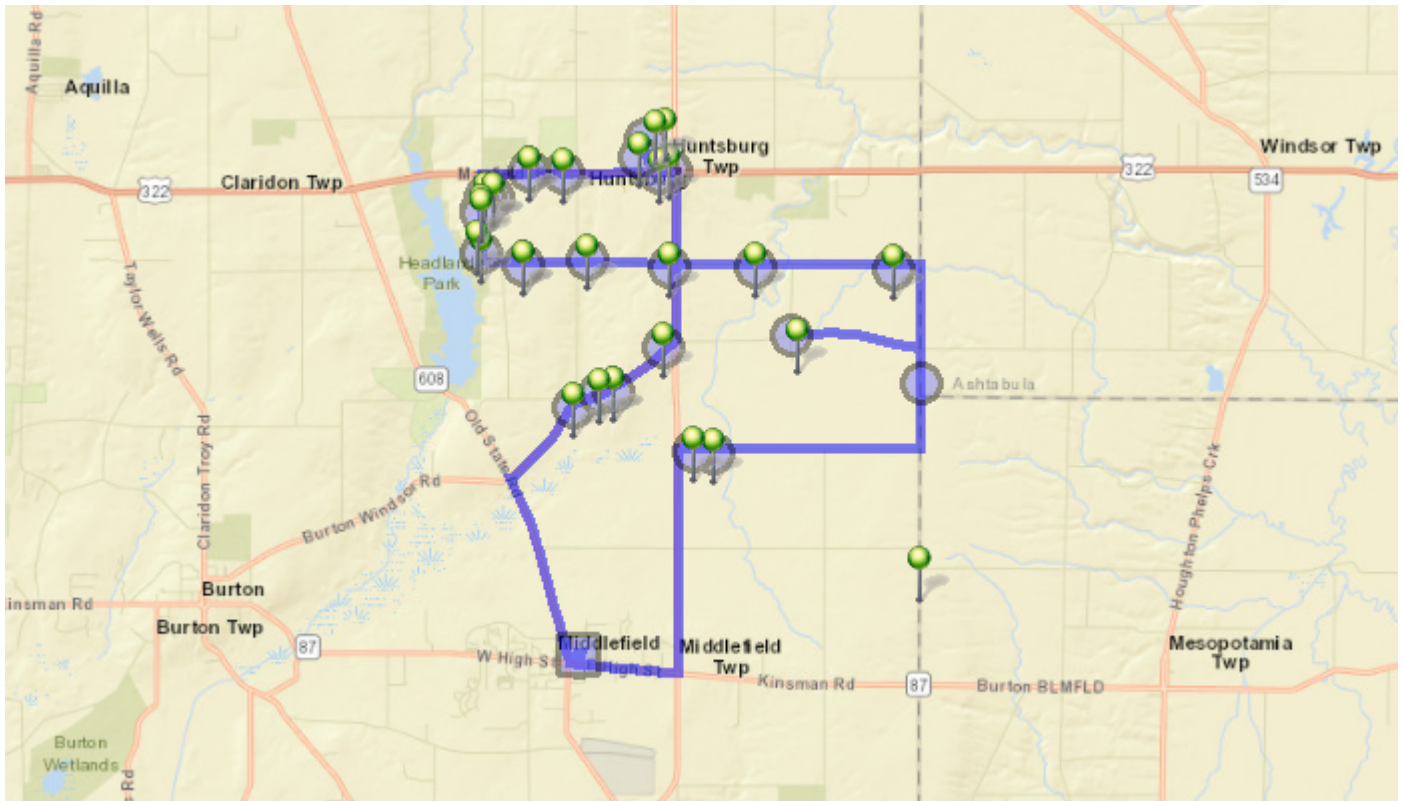

7/1/2018 - 6/30/2019

Driver: Burkey, Patricia A

Vehicle: 06

Mon, Tue, Wed, Thu, Fri

Time: 1 hr 10 min

Distance: 25.03 mi

Students: 0 / 31

Description: Middlefield/Huntsburg

Map

#1 - 3:30 PM - Bus Garage / 16000 East HIGH St

#2 - 3:40 PM - 15987 BURTON WINDSOR RD

#3 - 3:41 PM - 16185 Burton Windsor Rd

#4 - 3:42 PM - 16221 Burton-Windsor Rd

#5 - 3:44 PM - 16490 Burton-Windsor Rd

#12 - 3:58 PM - 15760 Mayfield RD

#13 - 4:01 PM - 12511 PRINCETON RD

#14 - 4:01 PM - 12491 Princeton Rd

#15-4:01PM-12555 Princeton Rd

#16 - 4:02 PM - 12566 Princeton Rd

#17 - 4:03 PM - 12722 Princeton Rd

#18 - 4:05 PM - 15719 PIONEER RD

#25 - 4:30 PM - 16765 Peters Rd

#26 - 4:31 PM - 16651 PETERS RD

#27 - 4:40 PM - A J Jordak Elementary School / 16000 E HIGH ST